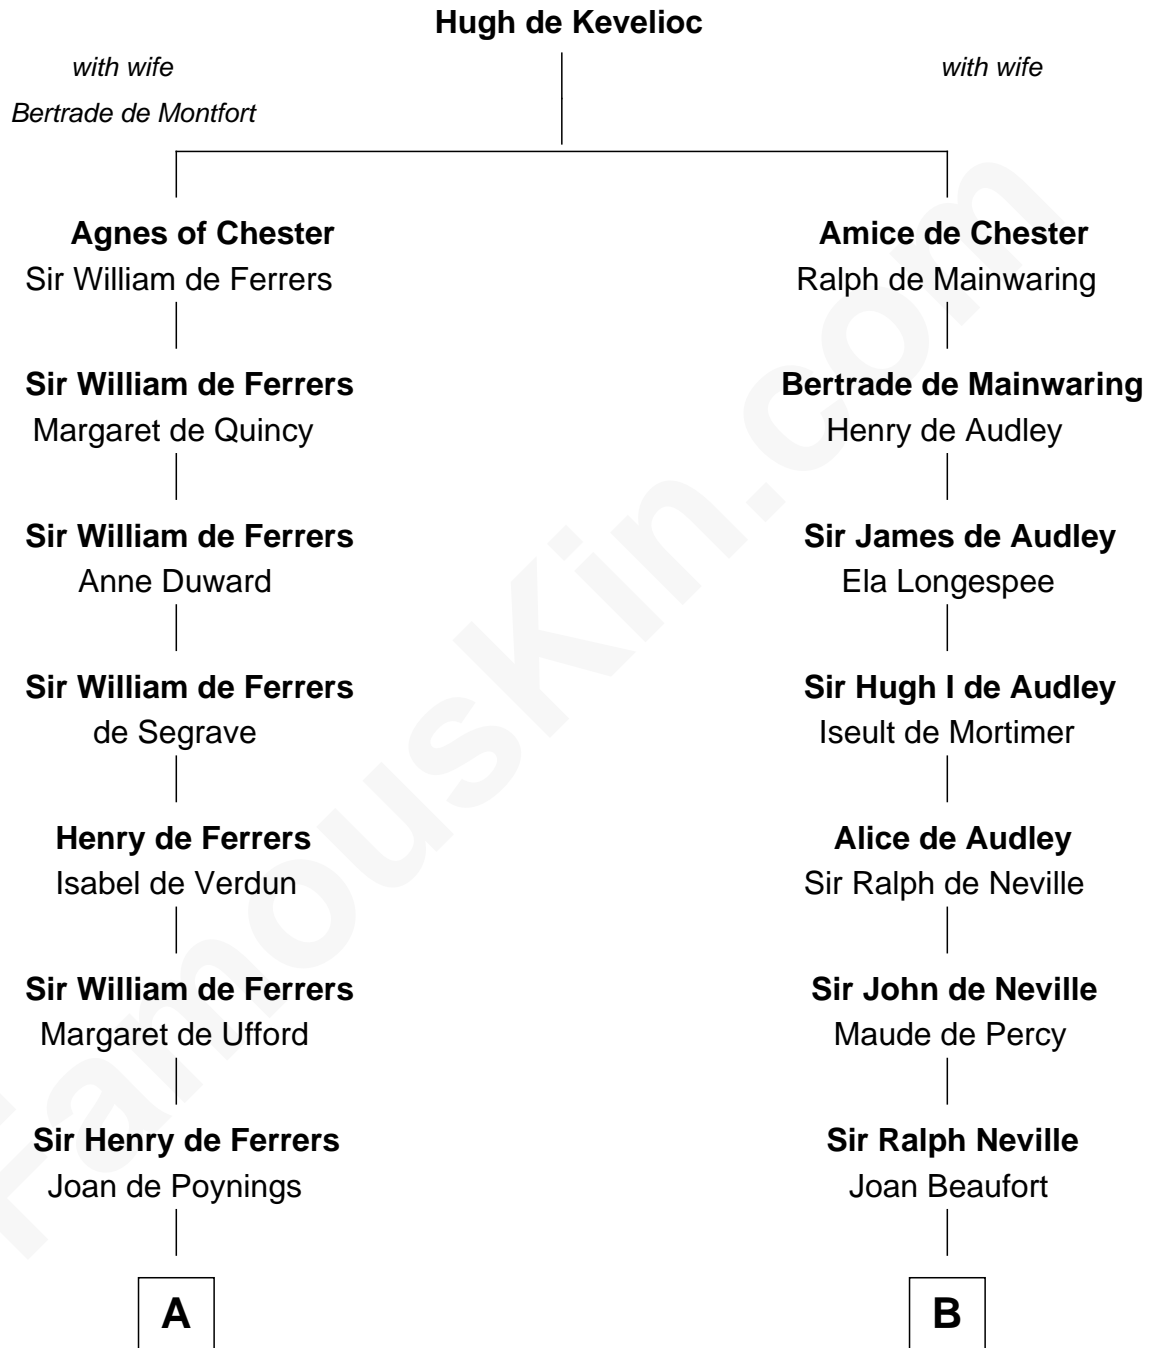

FamousKin.com

Relationship Chart of

Joseph Wharton

Founder of the Wharton School of Business

20th cousin 1 time removed of

Lytton Strachey

Author and Co-Founder of Bloomsbury Group

C

Samuel Rodman

Mary Willett

Thomas Rodman

Mary Borden

Hannah Rodman

Samuel Rowland Fisher

Deborah Fisher

William Wharton