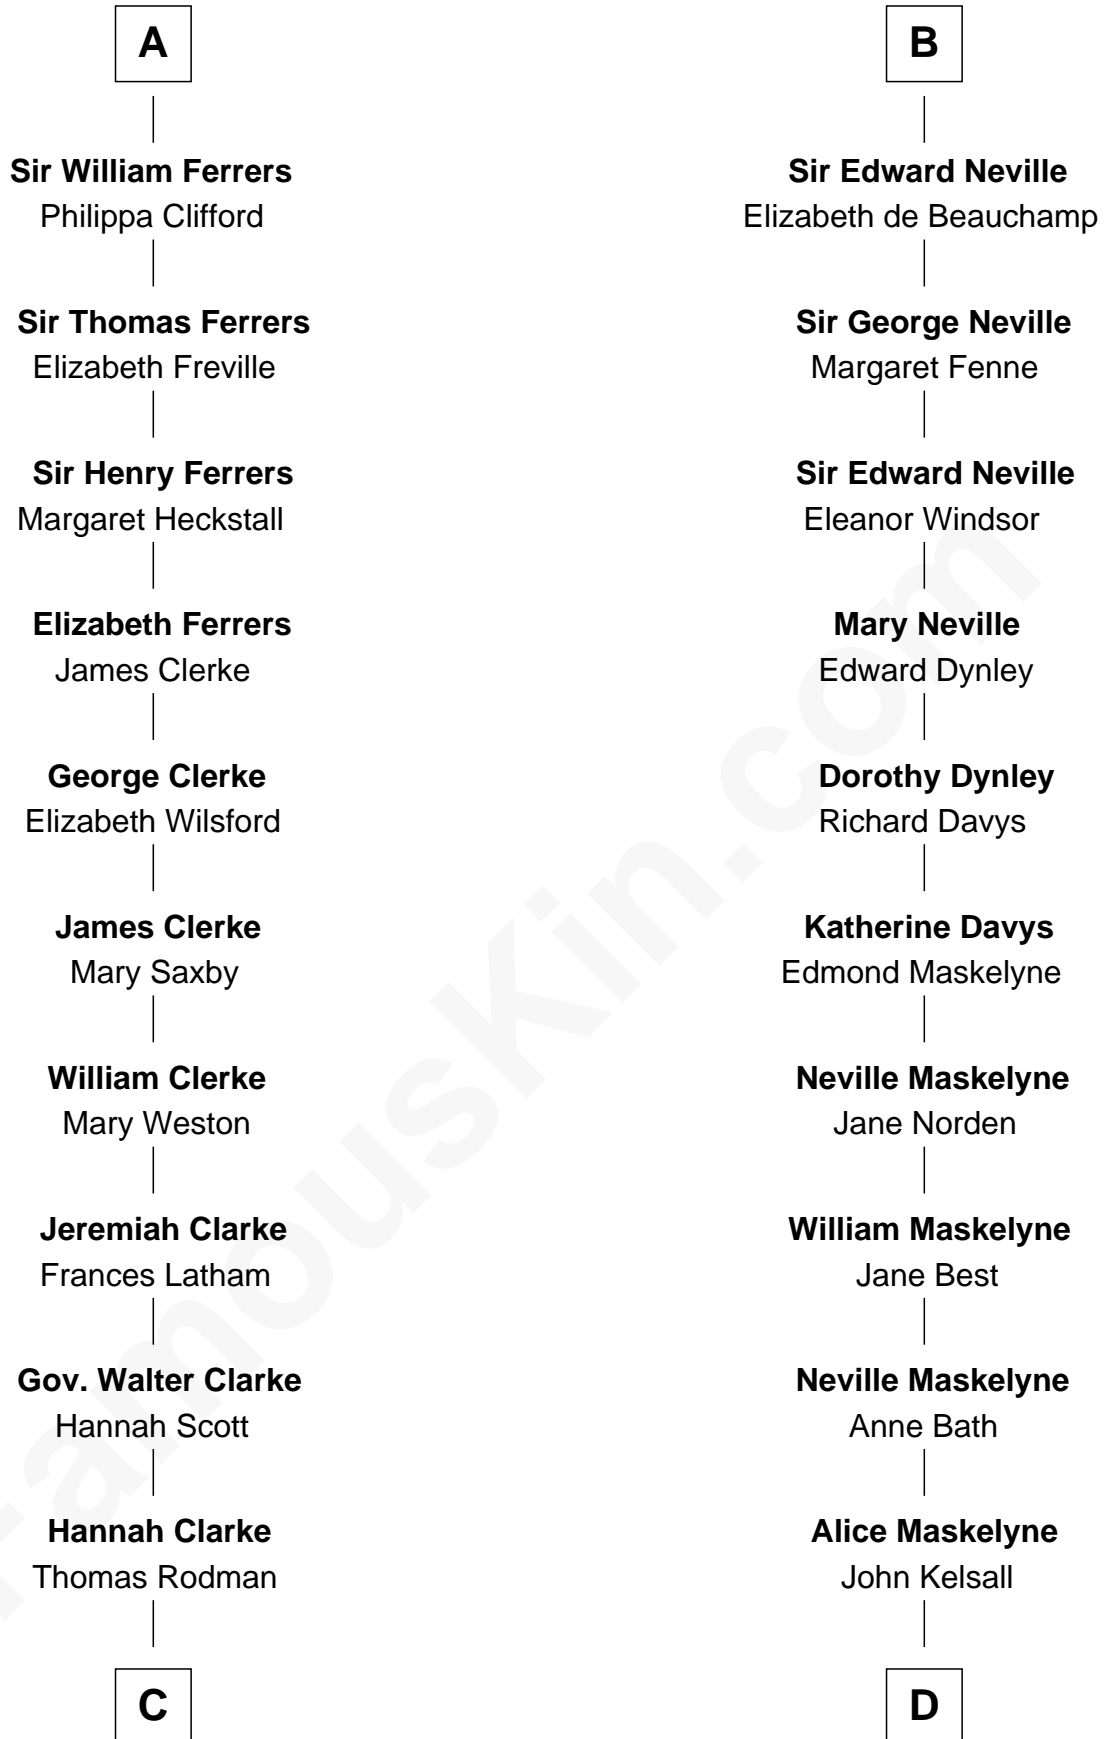

FamousKin.com

Relationship Chart of

Joseph Wharton

Founder of the Wharton School of Business

20th cousin 1 time removed of

Lytton Strachey

Author and Co-Founder of Bloomsbury Group

C

Samuel Rodman

Mary Willett

Thomas Rodman

Mary Borden

Hannah Rodman

Samuel Rowland Fisher

Deborah Fisher

William Wharton