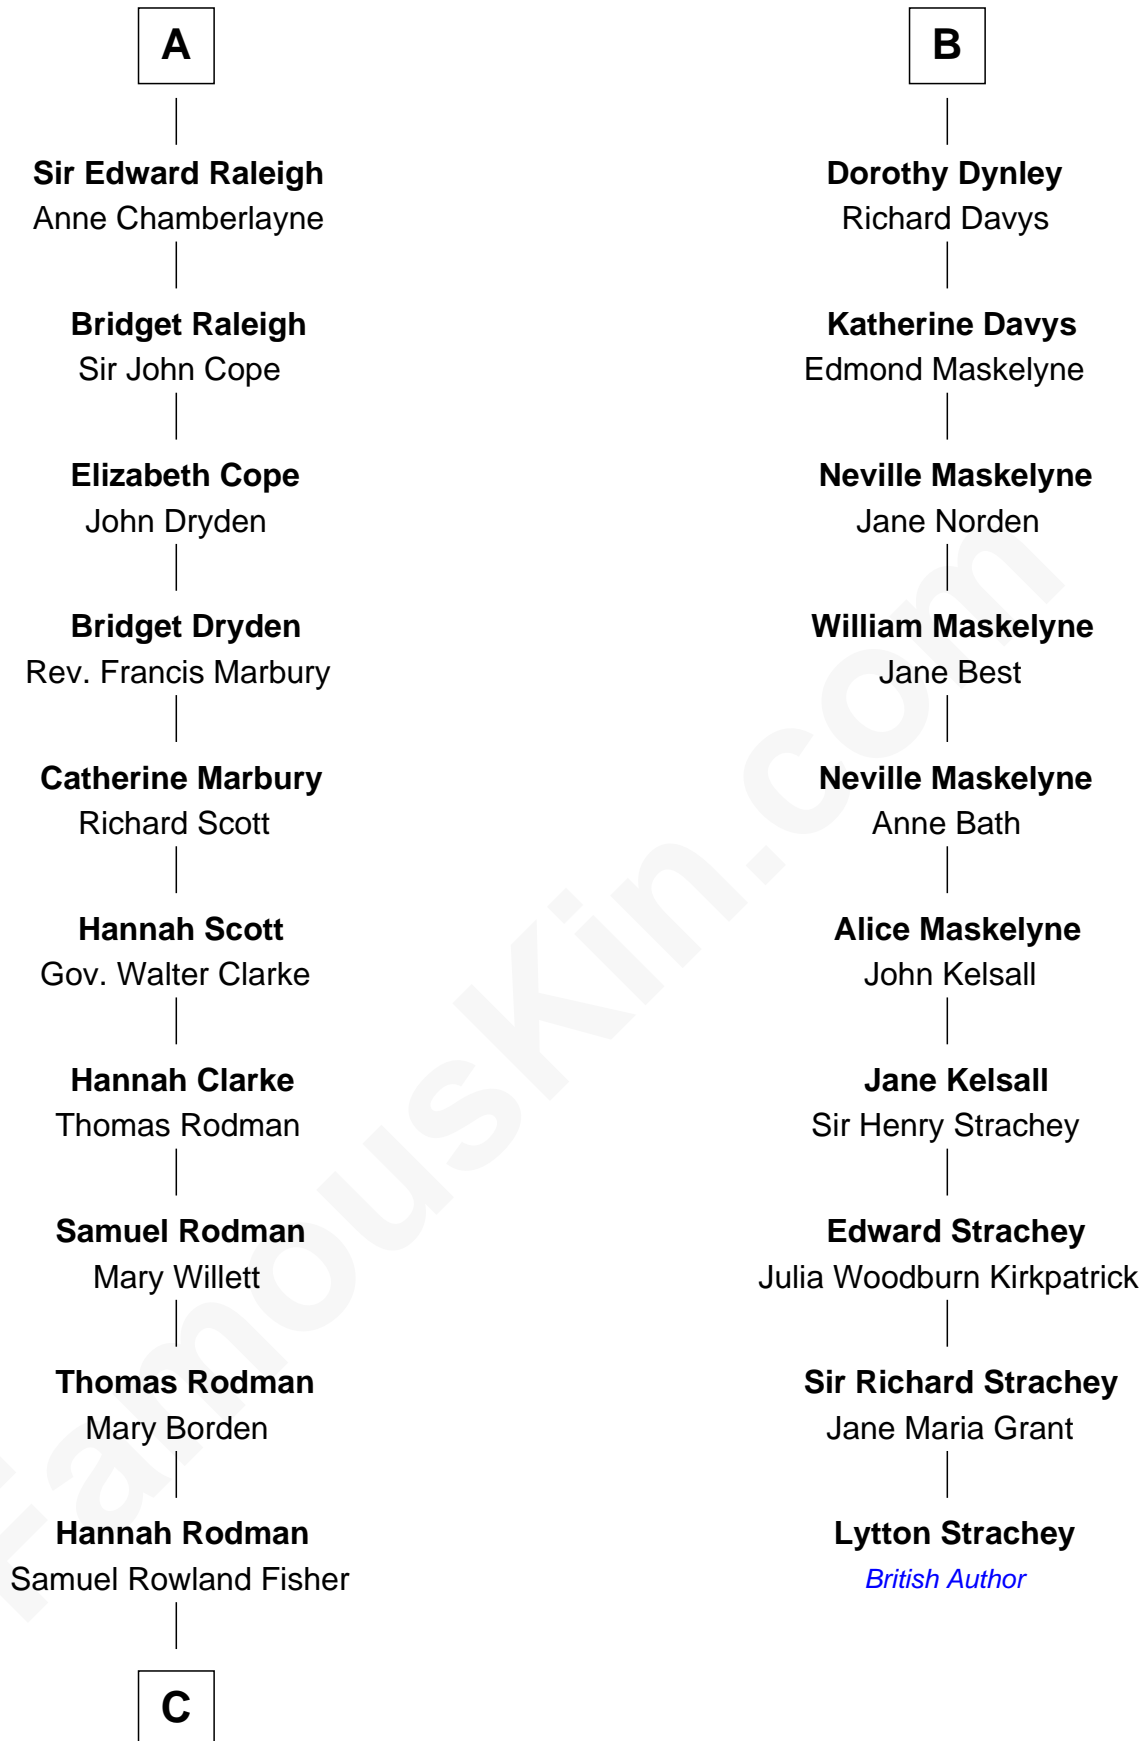

FamousKin.com

Relationship Chart of

Joseph Wharton

Founder of the Wharton School of Business

16th cousin 2 times removed of

Lytton Strachey

Author and Co-Founder of Bloomsbury Group

Sir Hugh I de Audley

Iseult de Mortimer

C

—
Deborah Fisher
William Wharton

—
Joseph Wharton

Founder, Wharton School of Business

FamousKin.com