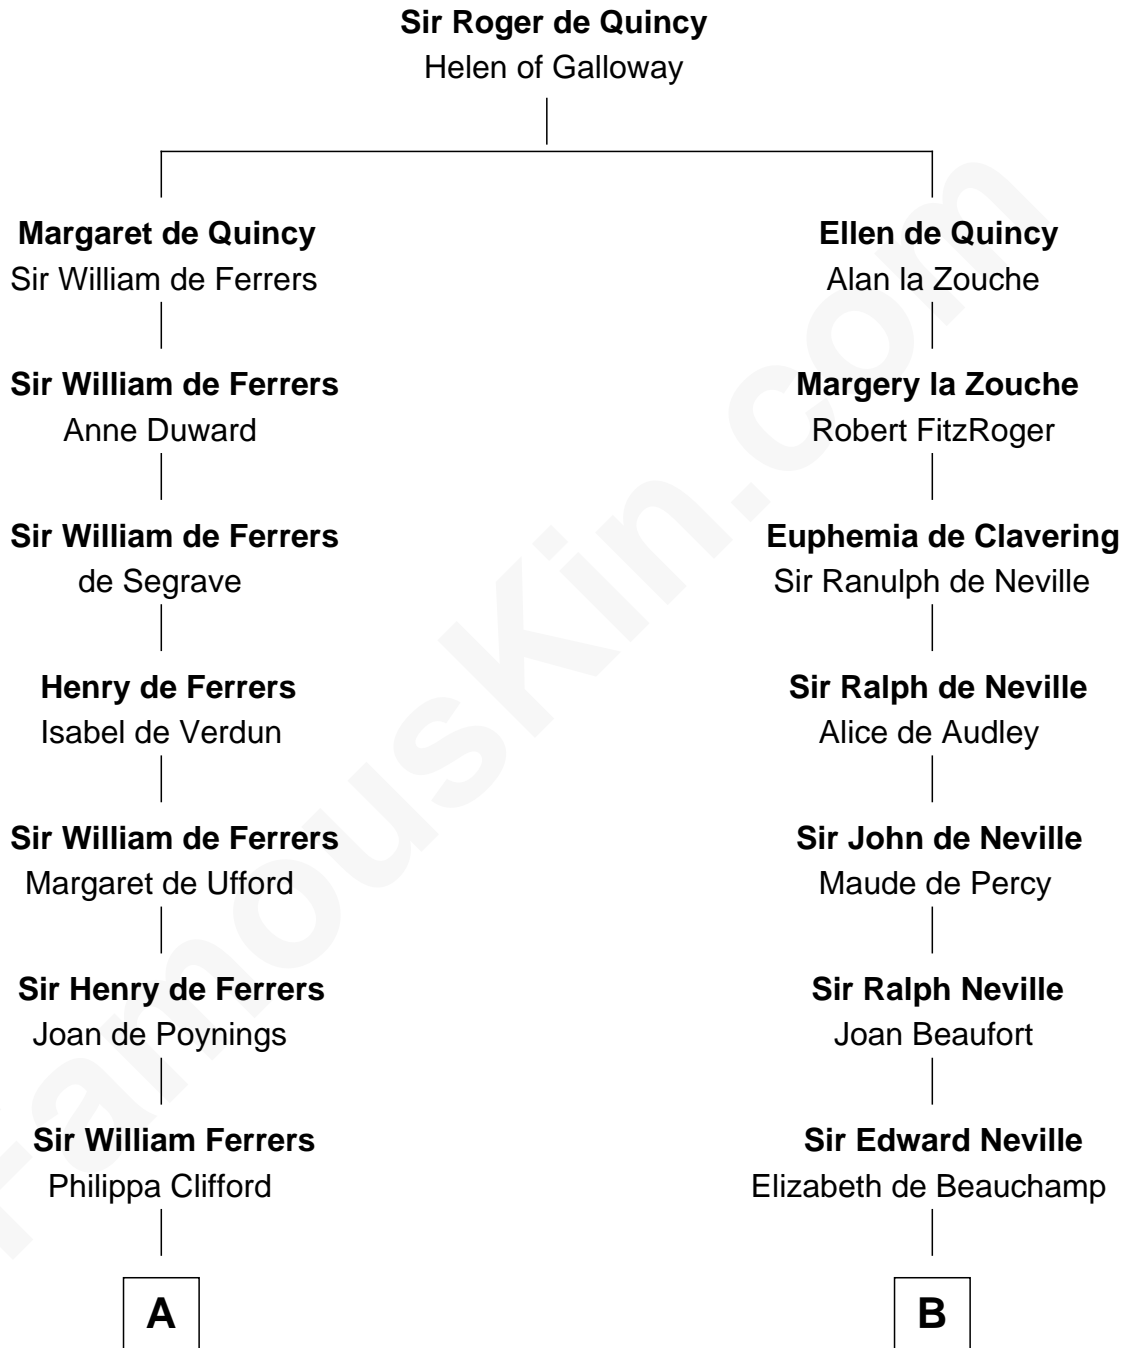

FamousKin.com

Relationship Chart of

Joseph Wharton

Founder of the Wharton School of Business

19th cousin 1 time removed of

Lytton Strachey

Author and Co-Founder of Bloomsbury Group

C

Thomas Rodman

Mary Borden

Hannah Rodman

Samuel Rowland Fisher

Deborah Fisher

William Wharton

Joseph Wharton

Founder, Wharton School of Business