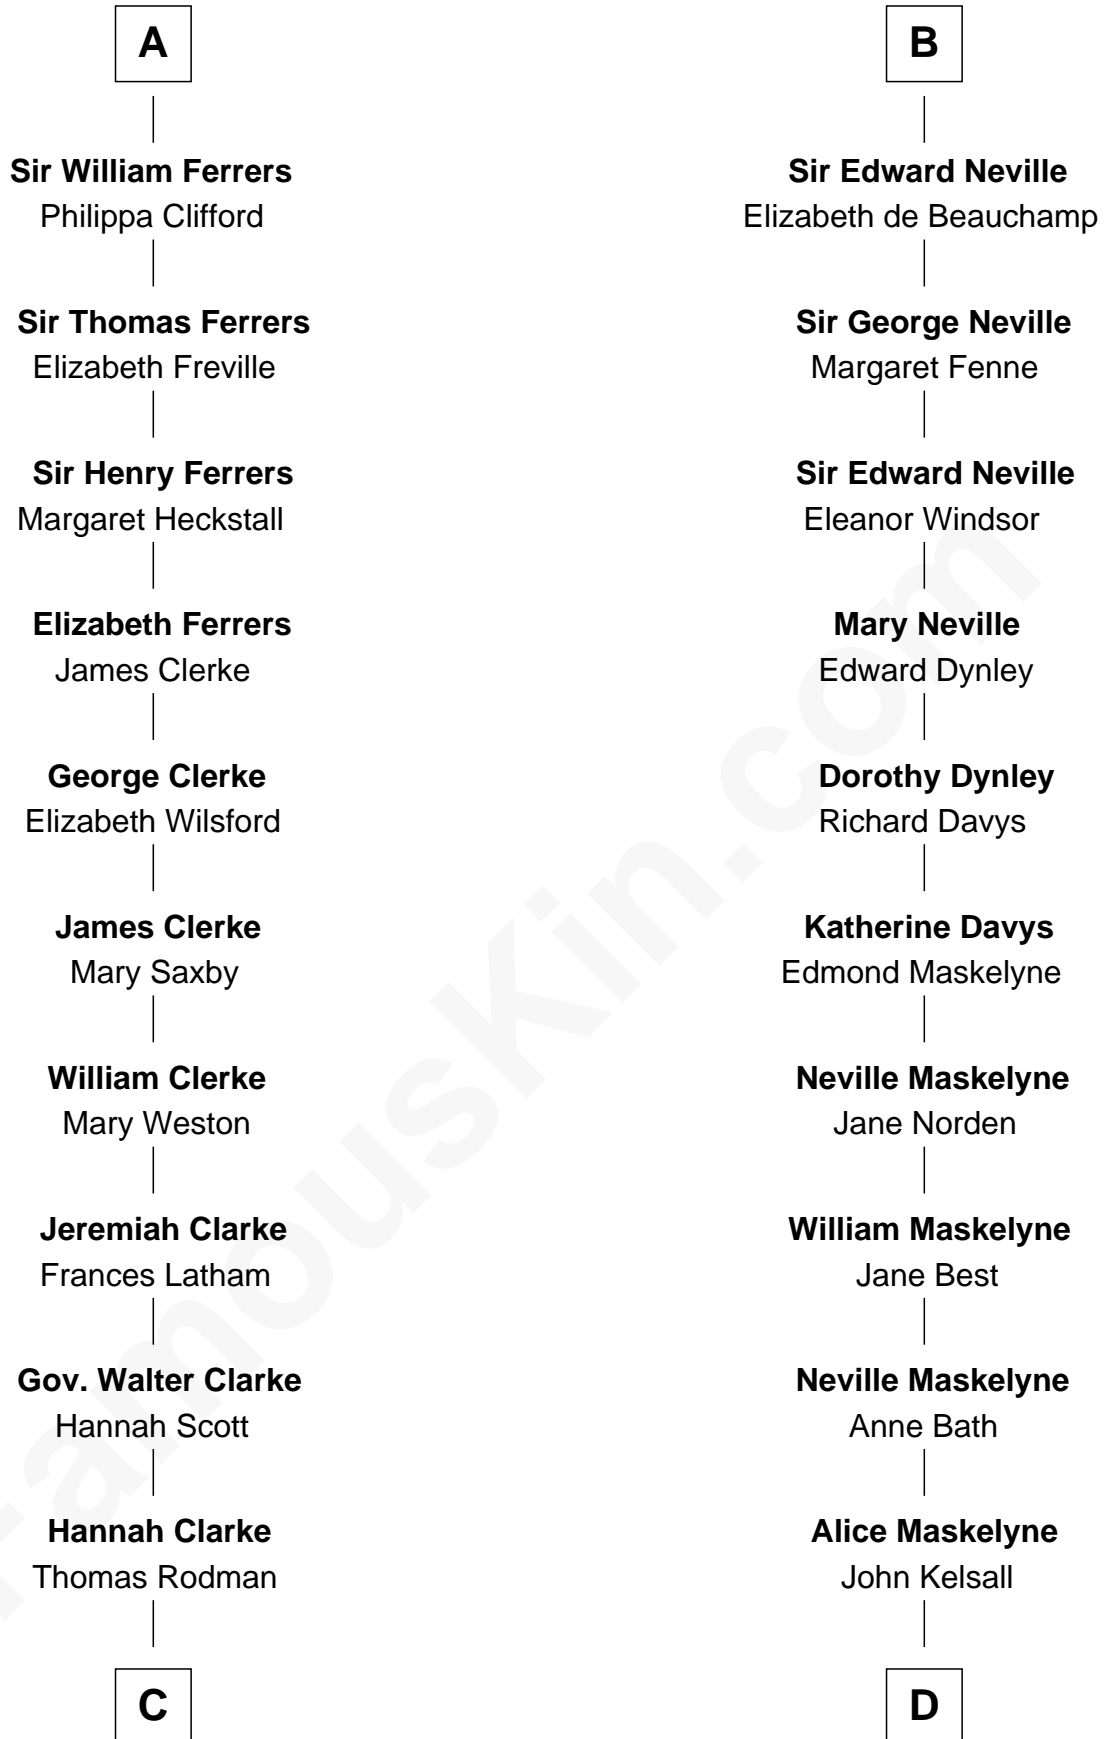

FamousKin.com

Relationship Chart of

Joseph Wharton

Founder of the Wharton School of Business

20th cousin 1 time removed of

Lytton Strachey

Author and Co-Founder of Bloomsbury Group

Reginald de Braiose

C

Samuel Rodman

Mary Willett

Thomas Rodman

Mary Borden

Hannah Rodman

Samuel Rowland Fisher

Deborah Fisher

William Wharton

Joseph Wharton

Founder, Wharton School of Business

D

Jane Kelsall

Sir Henry Strachey

Edward Strachey

Julia Woodburn Kirkpatrick