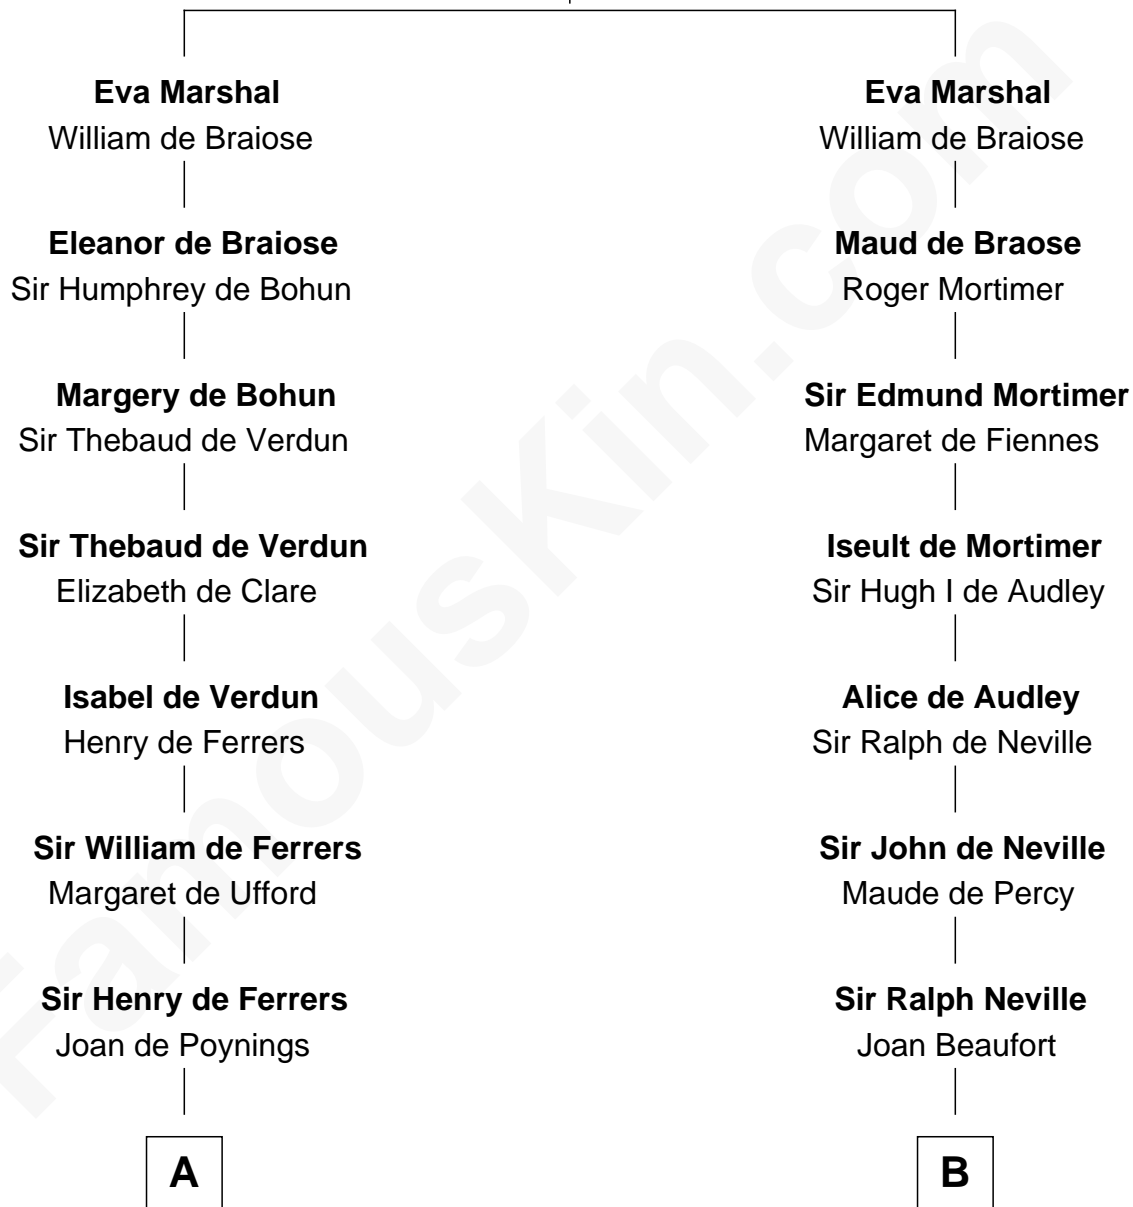

FamousKin.com

Relationship Chart of

Joseph Wharton

Founder of the Wharton School of Business

20th cousin 1 time removed of

Lytton Strachey

Author and Co-Founder of Bloomsbury Group

Sir William Marshal

Isabel de Clare

C

Samuel Rodman

Mary Willett

Thomas Rodman

Mary Borden

Hannah Rodman

Samuel Rowland Fisher

Deborah Fisher

William Wharton

Joseph Wharton

Founder, Wharton School of Business

D

Jane Kelsall

Sir Henry Strachey

Edward Strachey