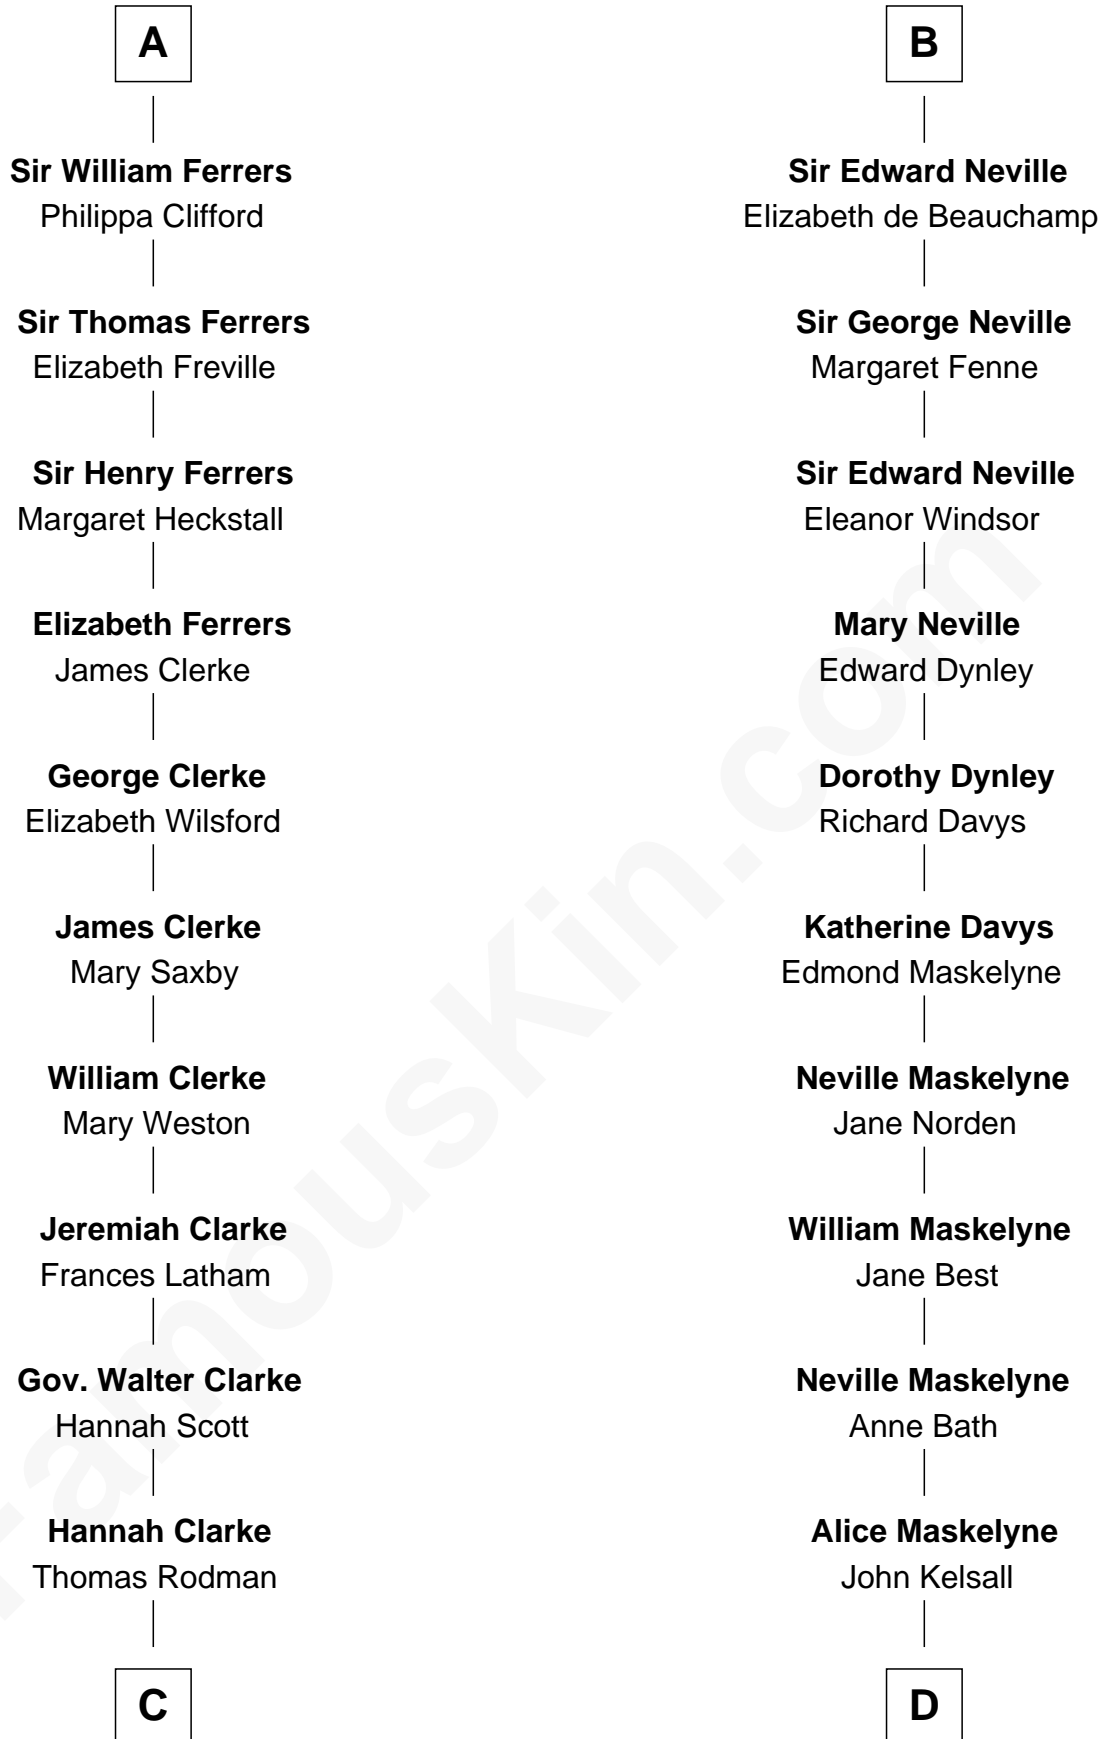

FamousKin.com

Relationship Chart of

Joseph Wharton

Founder of the Wharton School of Business

20th cousin 1 time removed of

Lytton Strachey

Author and Co-Founder of Bloomsbury Group

Sir William Marshal

Isabel de Clare

C

Samuel Rodman

Mary Willett

Thomas Rodman

Mary Borden

Hannah Rodman

Samuel Rowland Fisher