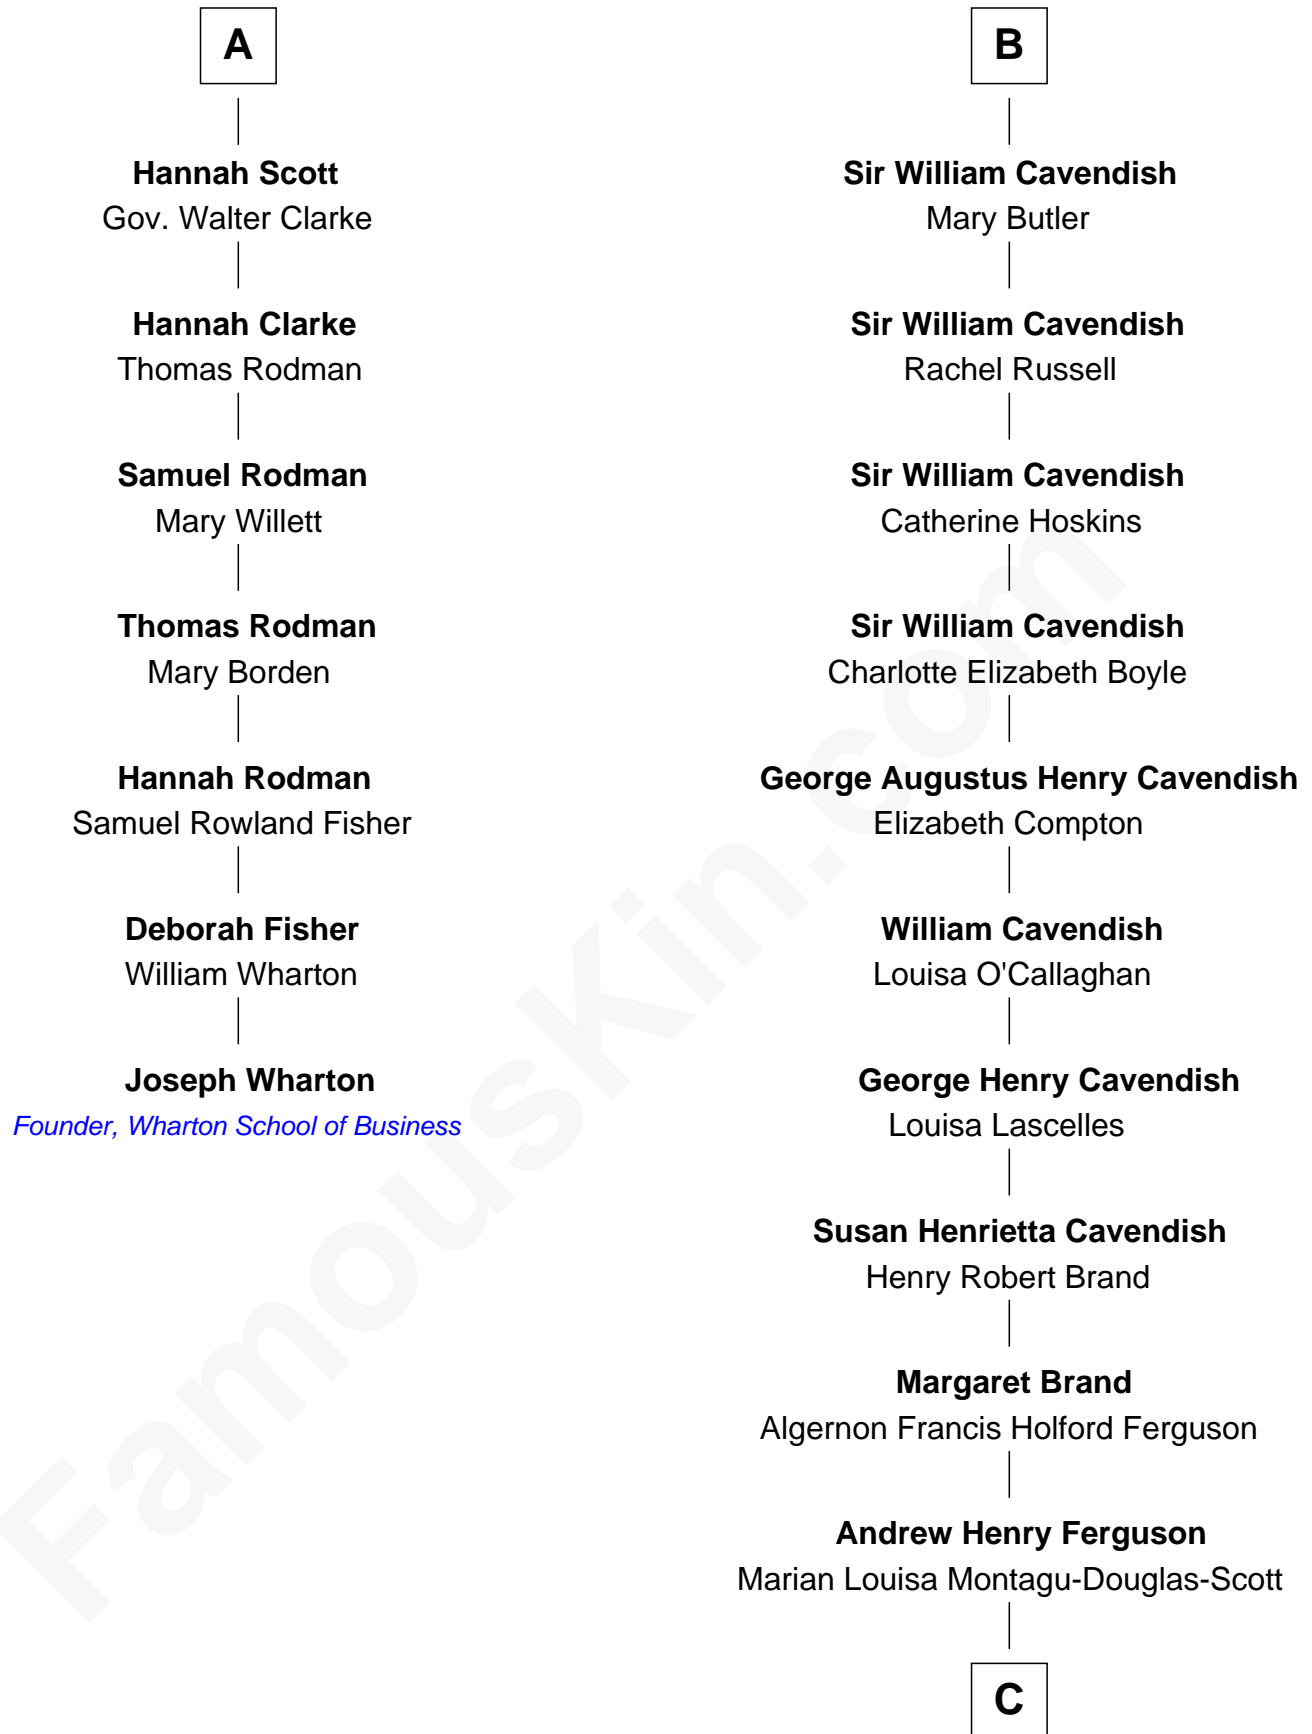

## Relationship Chart of

### Joseph Wharton

Founder of the Wharton School of Business

13th cousin 5 times removed of

**Sarah Ferguson**  
Duchess of York

**C**

—  
**Ronald Ivor Ferguson**

Susan Mary Wright

—  
**Sarah Ferguson**