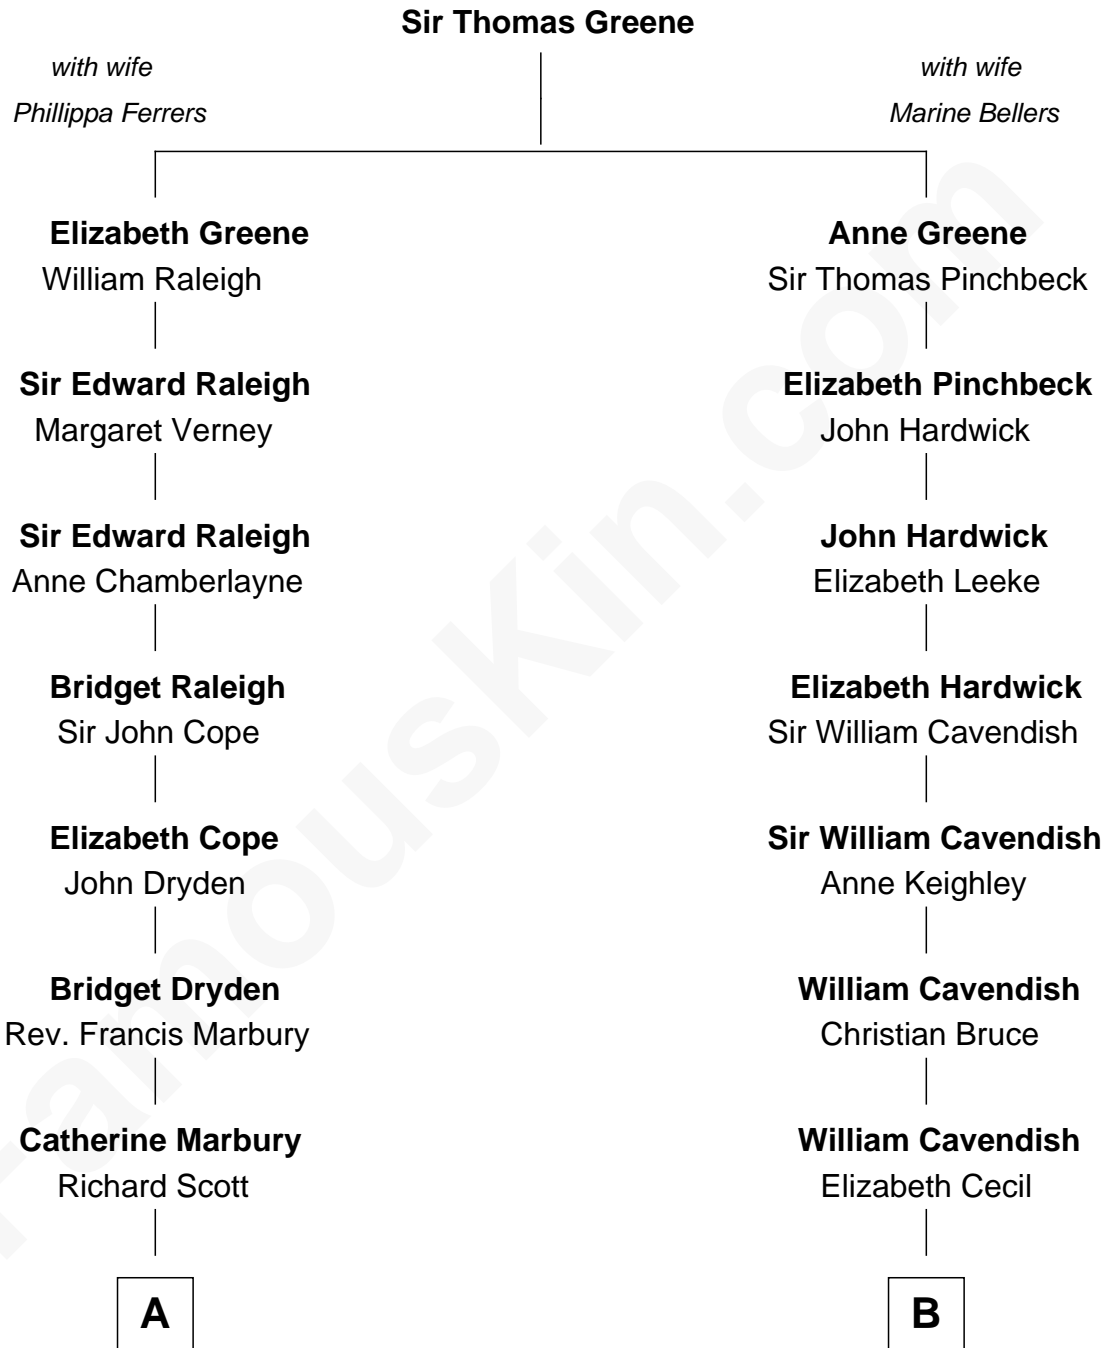

# FamousKin.com

## Relationship Chart of

### Joseph Wharton

Founder of the Wharton School of Business

13th cousin 5 times removed of

**Sarah Ferguson**  
Duchess of York

**C**

—  
**Ronald Ivor Ferguson**

Susan Mary Wright

—  
**Sarah Ferguson**