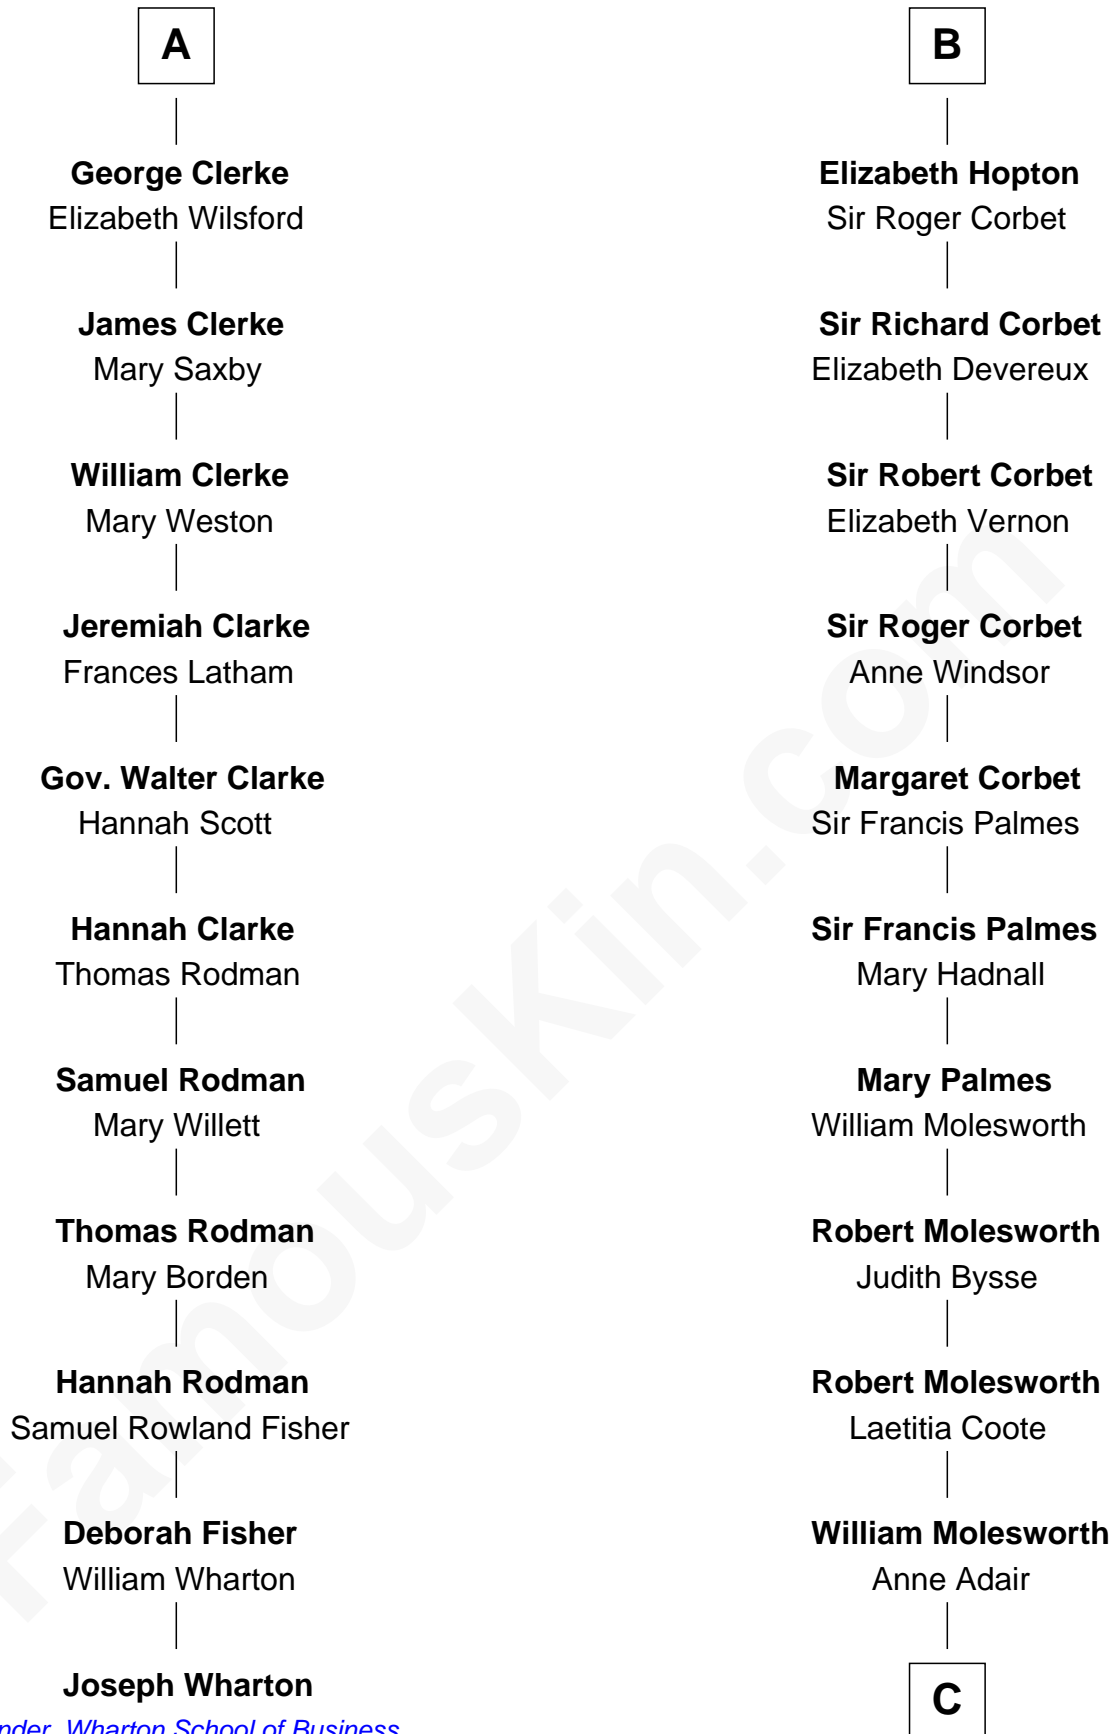

FamousKin.com

Relationship Chart of

Joseph Wharton

Founder of the Wharton School of Business

17th cousin 4 times removed of

Olivia De Havilland
Movie Actress

C

Richard Molesworth

Catherine Cobb

John Molesworth

Louise Tomkyns

Margaret Letitia Molesworth

Charles Richard De Havilland

Walter Augustus De Havilland

Lillian Augusta Ruse

Olivia De Havilland