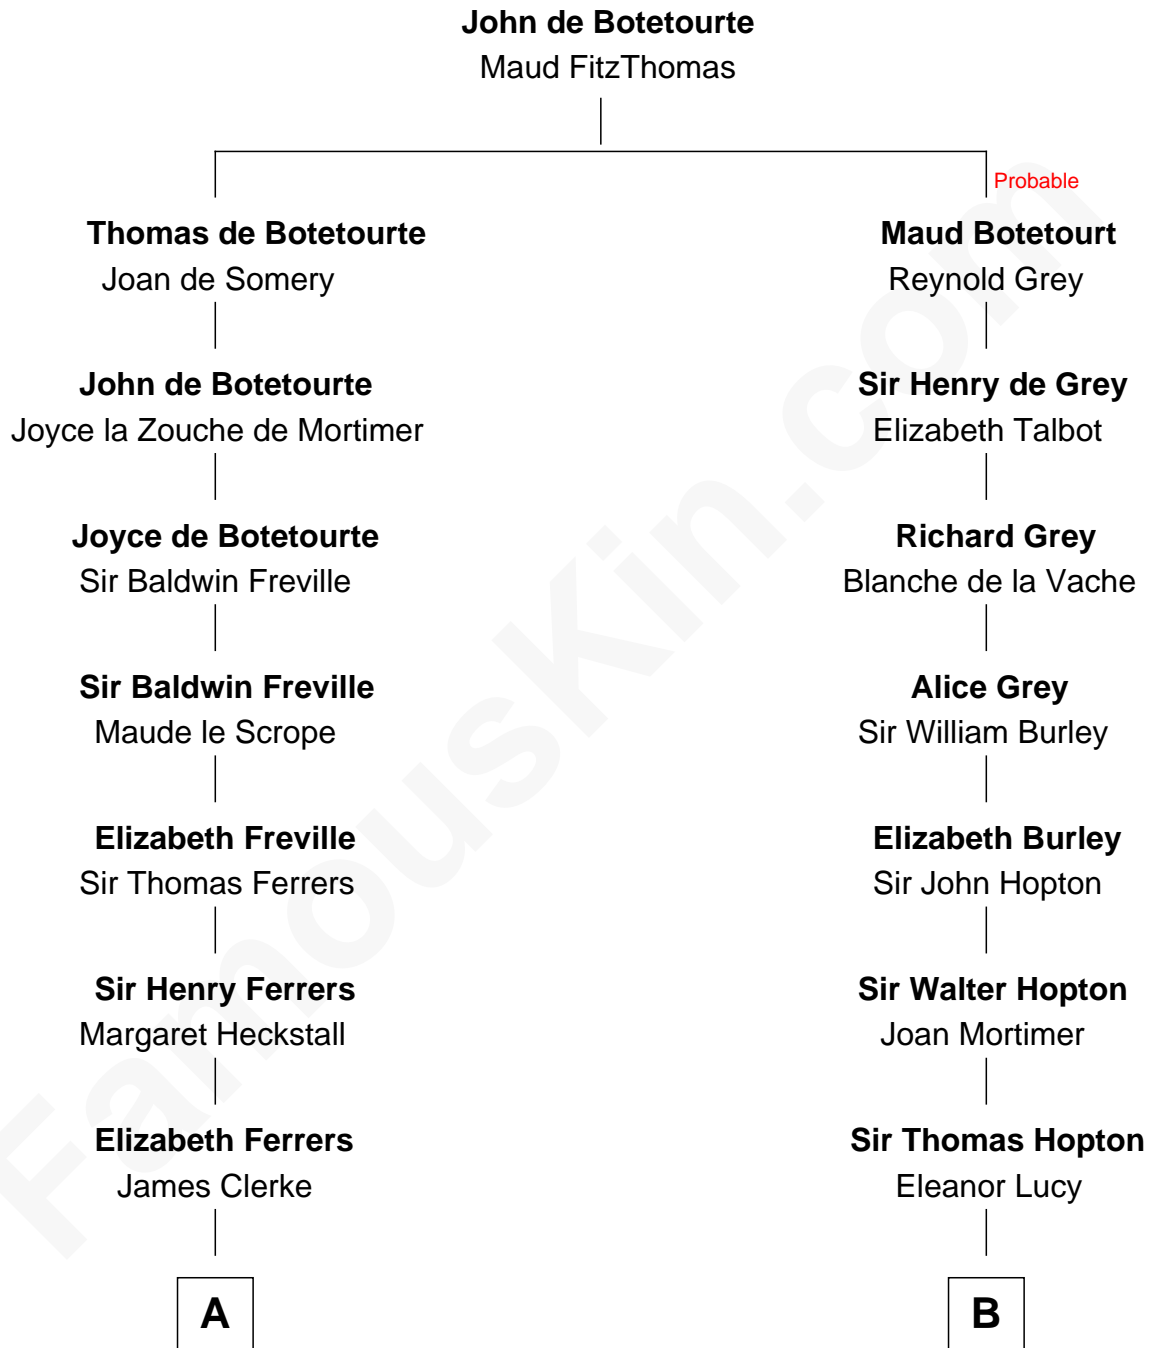

FamousKin.com

Relationship Chart of

Joseph Wharton

Founder of the Wharton School of Business

17th cousin 4 times removed of

Olivia De Havilland
Movie Actress

C

Richard Molesworth

Catherine Cobb

John Molesworth

Louise Tomkyns

Margaret Letitia Molesworth

Charles Richard De Havilland

Walter Augustus De Havilland

Lillian Augusta Ruse

Olivia De Havilland