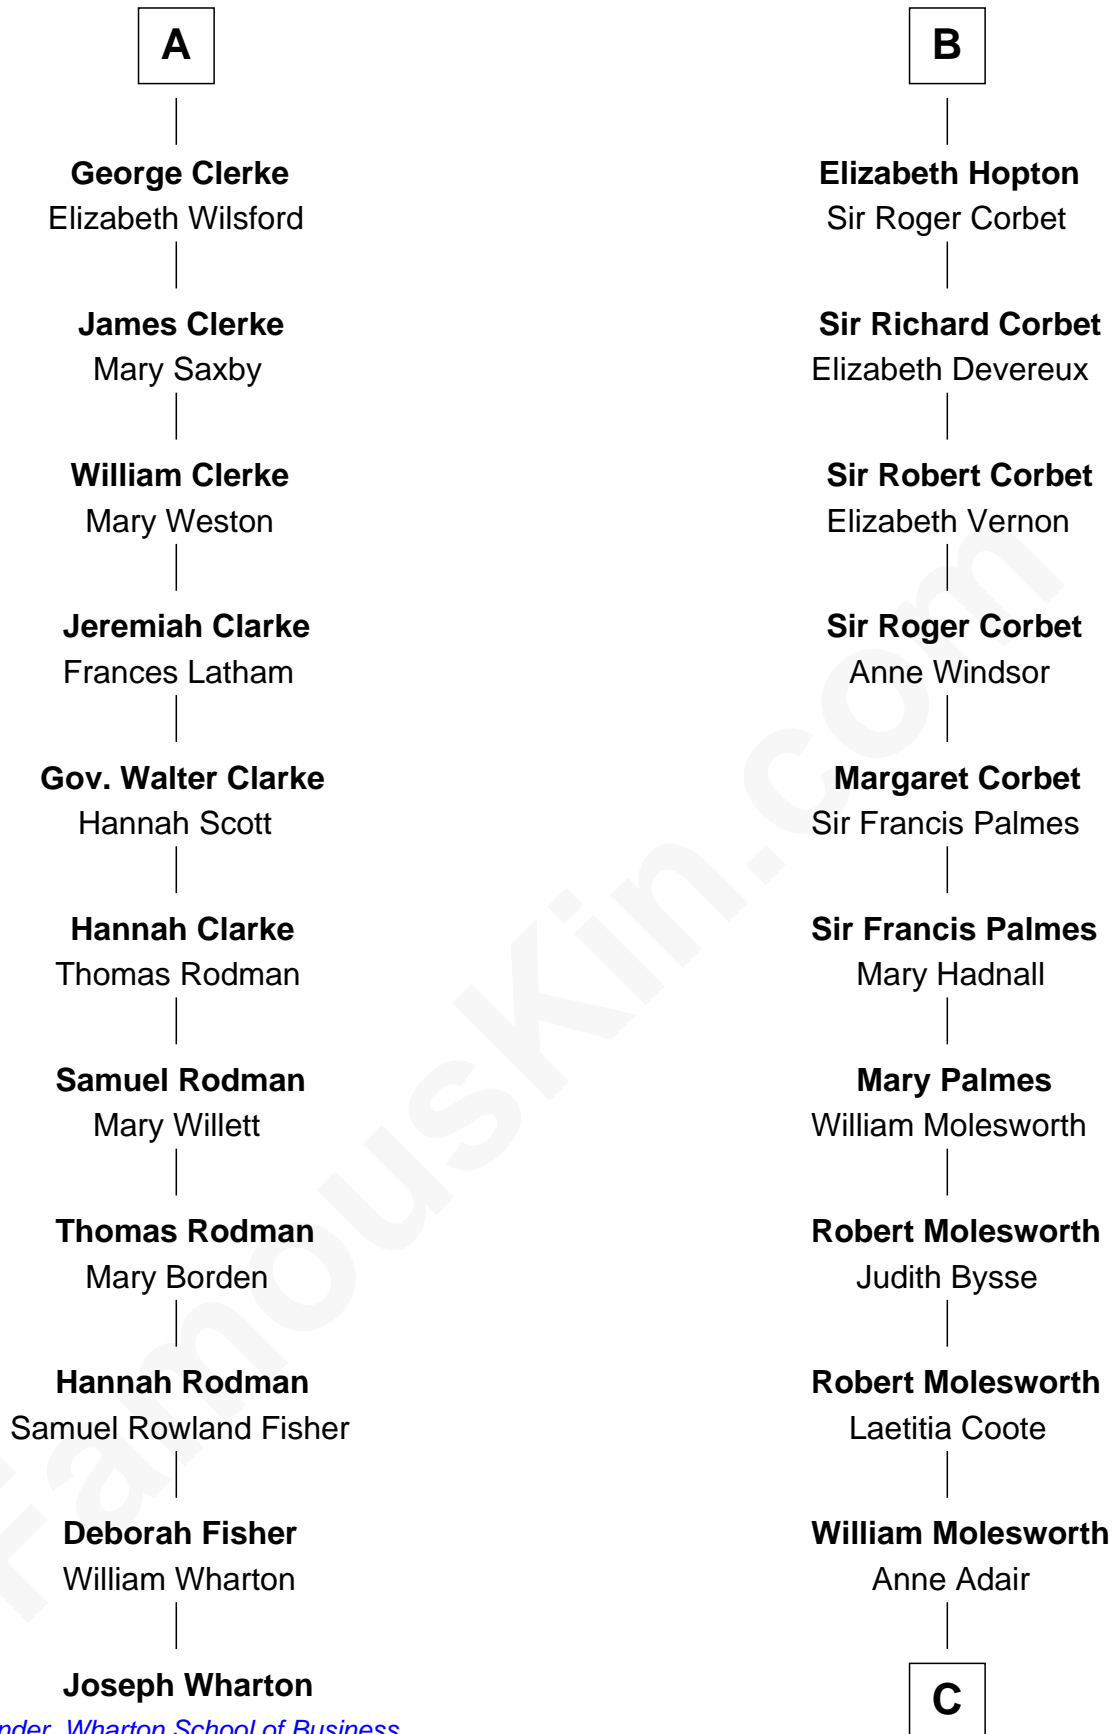

FamousKin.com

Relationship Chart of

Joseph Wharton

Founder of the Wharton School of Business

17th cousin 4 times removed of

Joan Fontaine

Movie Actress

John de Botetourte

Maud FitzThomas

C

Richard Molesworth

Catherine Cobb

John Molesworth

Louise Tomkyns

Margaret Letitia Molesworth

Charles Richard De Havilland