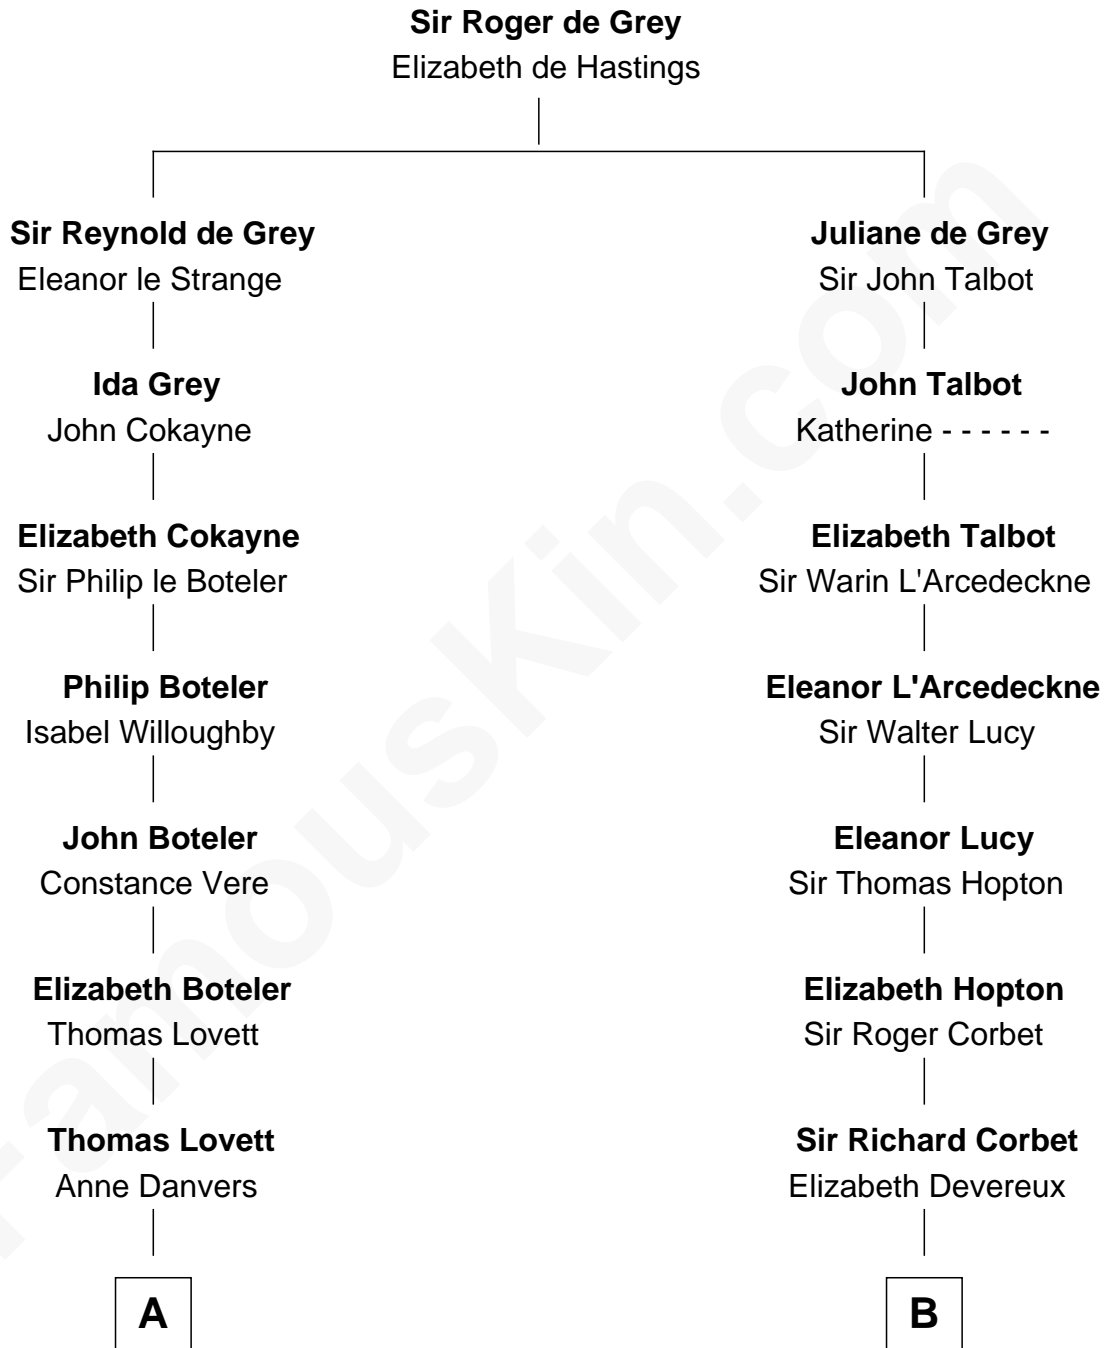

FamousKin.com

Relationship Chart of

Joseph Wharton

Founder of the Wharton School of Business

17th cousin 2 times removed of

Joan Fontaine

Movie Actress

C

—
Margaret Letitia Molesworth
Charles Richard De Havilland

—
Walter Augustus De Havilland
Lillian Augusta Ruse

—
Joan Fontaine
Movie Actress

FamousKin.com