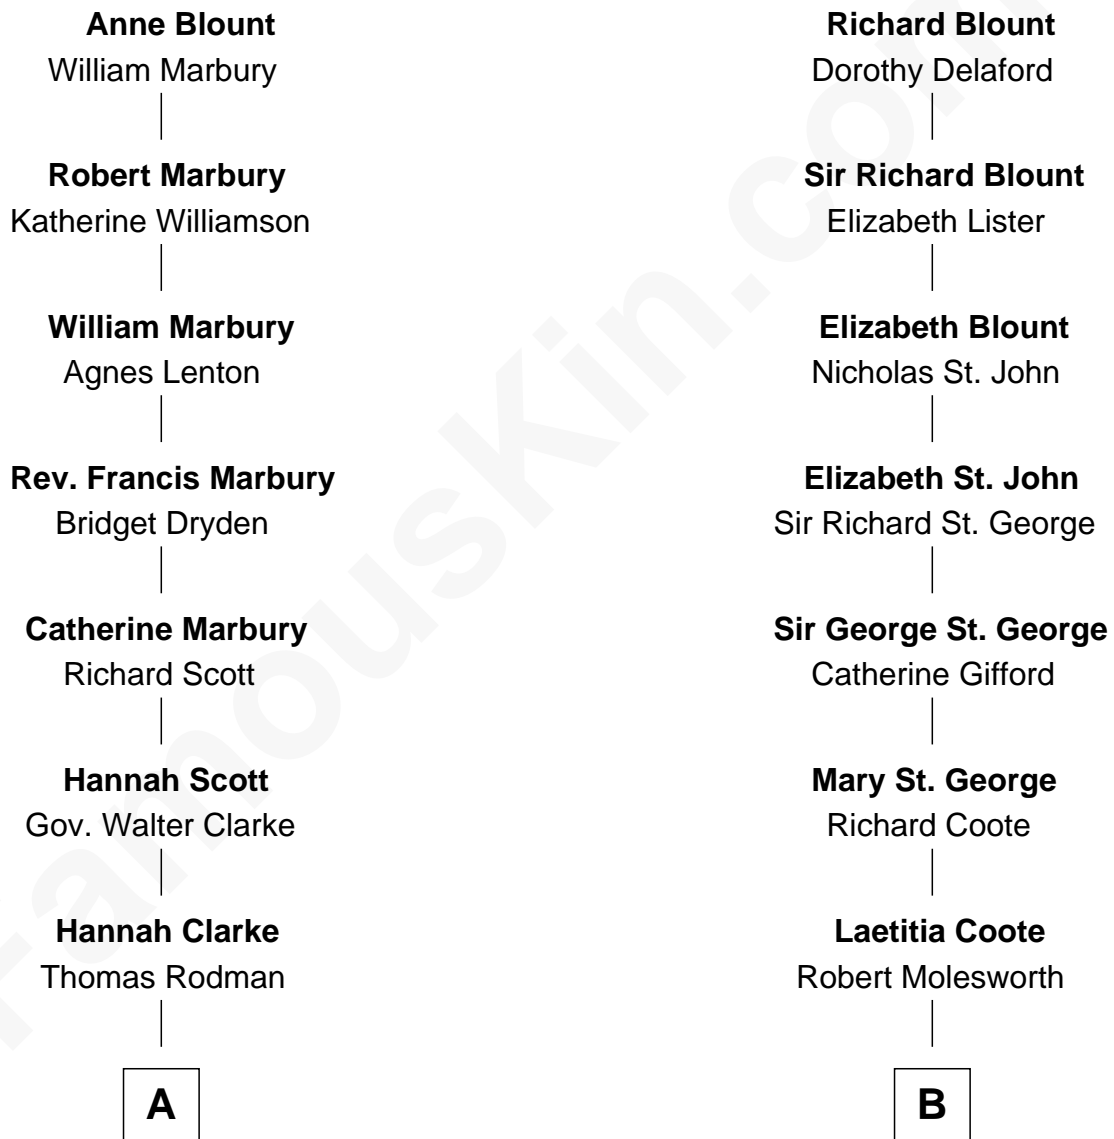

Sir Thomas Blount

with wife
Agnes Hawley

with wife
Catherine Clifton