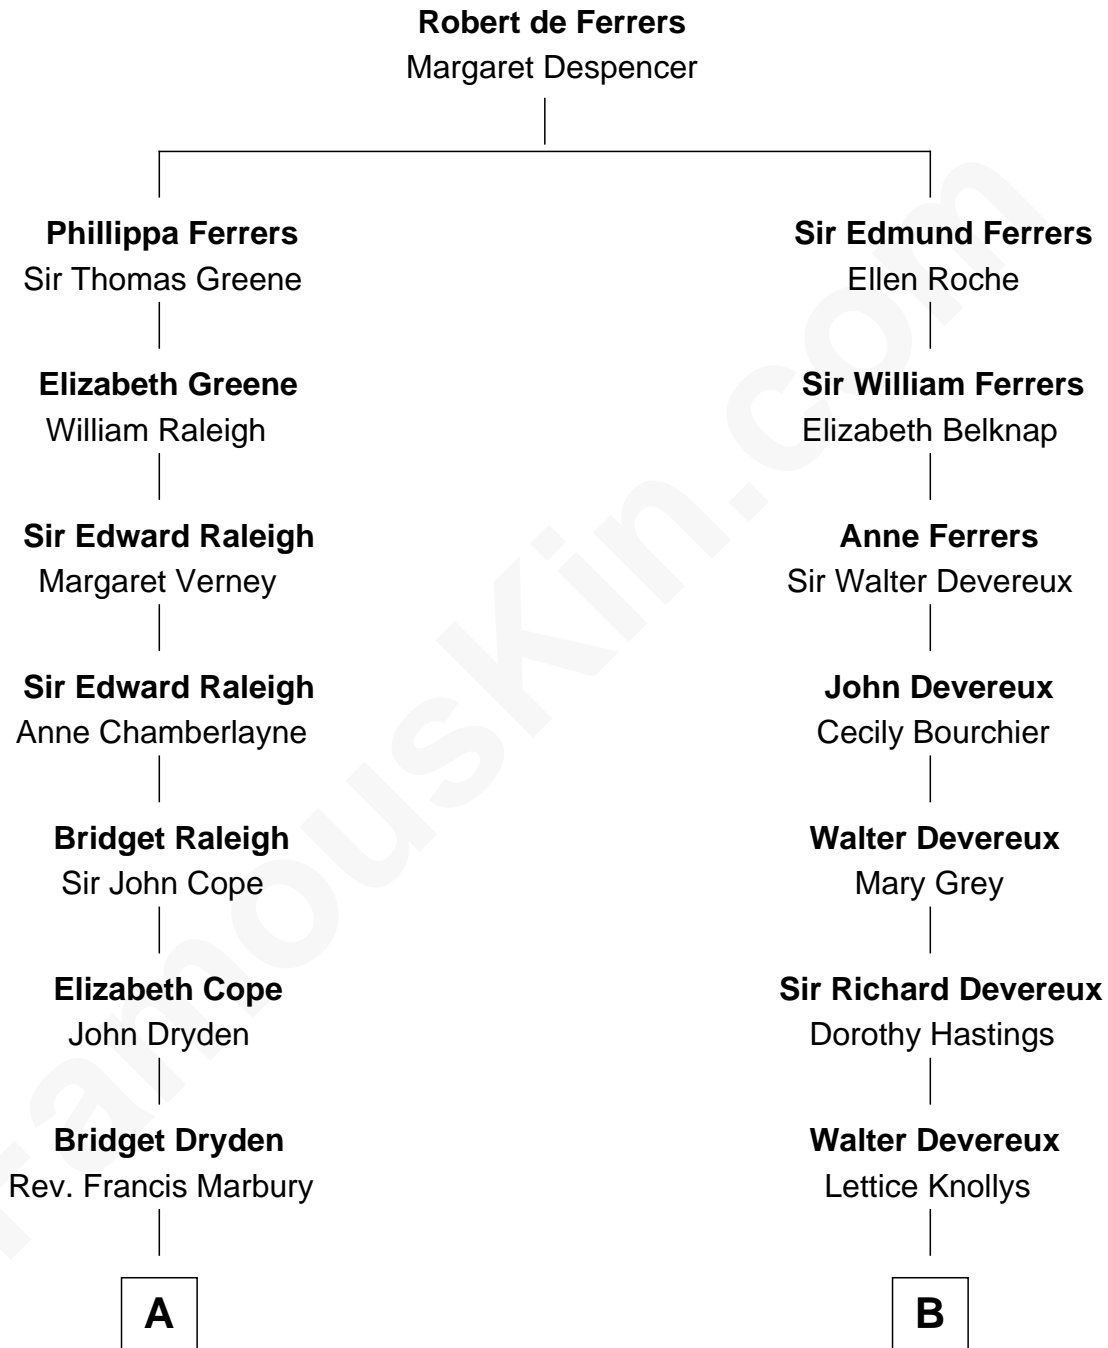

## Relationship Chart of

### Joseph Wharton

Founder of the Wharton School of Business

14th cousin of

**Lt. Gen. James Brudenell**

Leader of the "Charge of the Light Brigade"

**A**

**Catherine Marbury**

Richard Scott

**Hannah Scott**

Gov. Walter Clarke

**Hannah Clarke**

Thomas Rodman

**Samuel Rodman**

Mary Willett

**Thomas Rodman**

Mary Borden