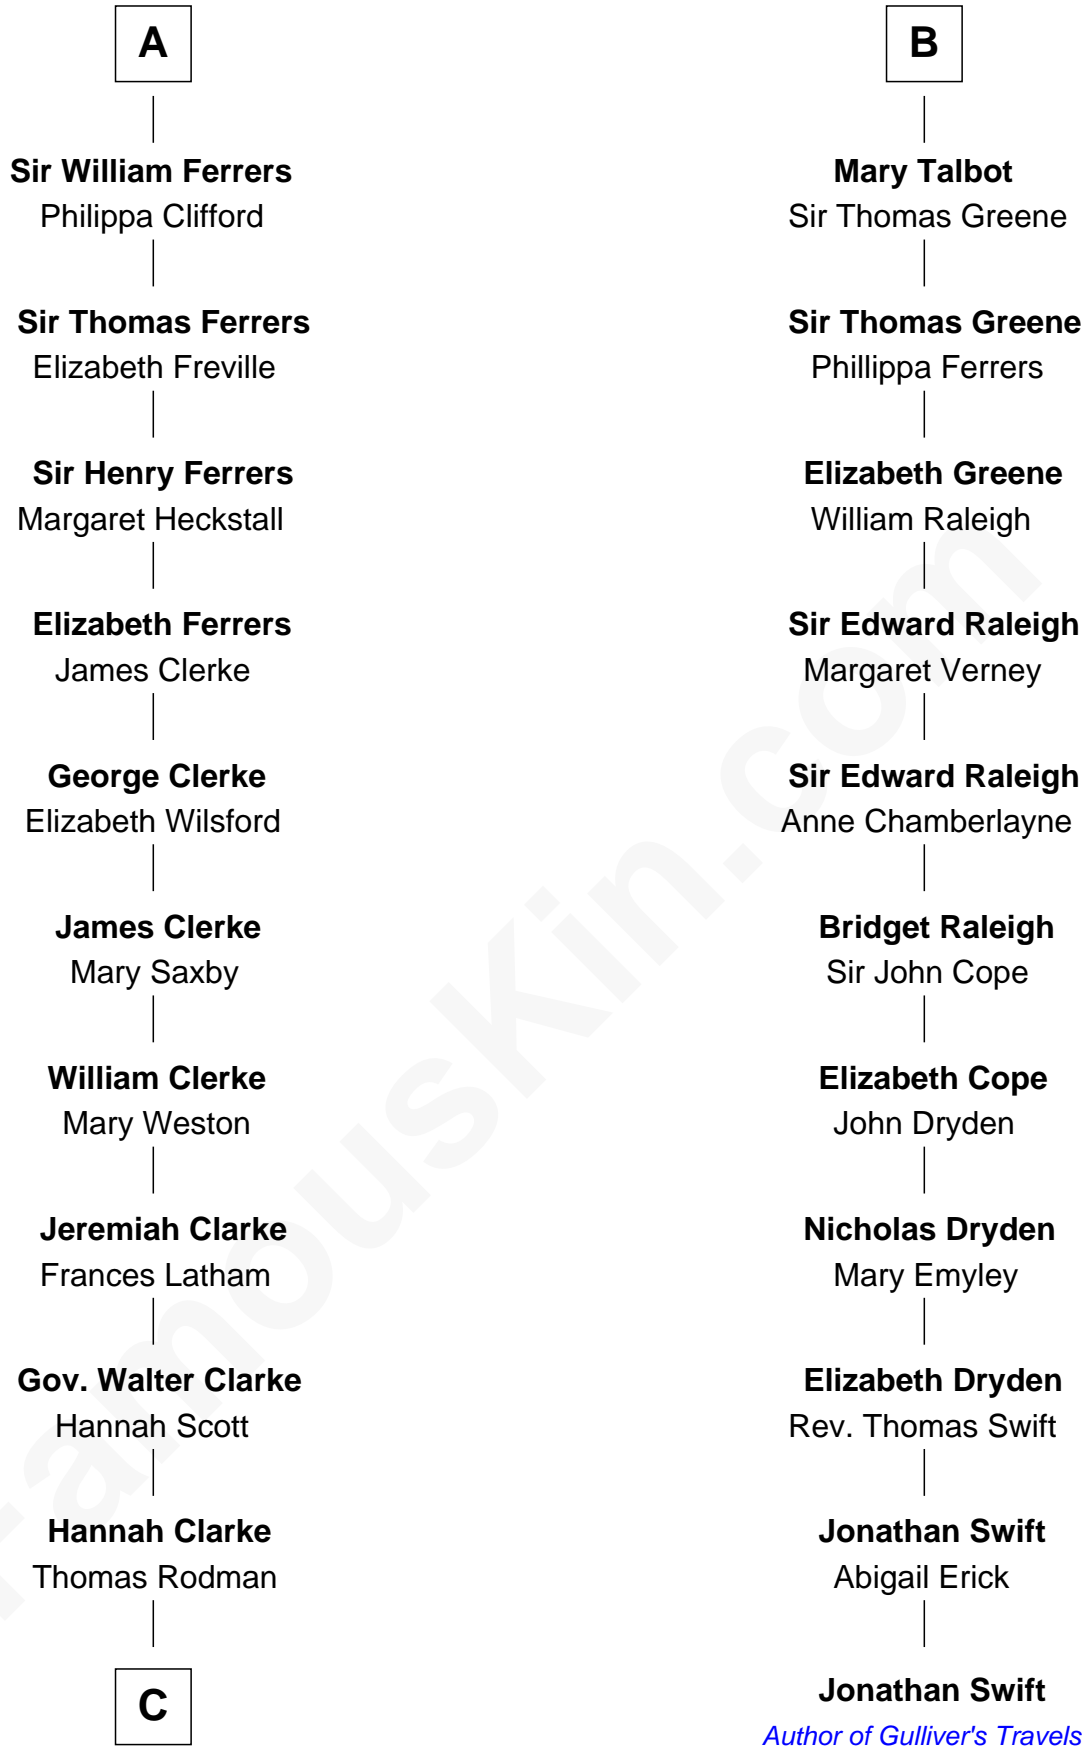

## Relationship Chart of

### Joseph Wharton

Founder of the Wharton School of Business

17th cousin 4 times removed of

**Jonathan Swift**

Author of Gulliver's Travels

**Raoul de Lusgnan**

Alice de Eu

**C**

—  
**Samuel Rodman**

Mary Willett

—  
**Thomas Rodman**

Mary Borden

—  
**Hannah Rodman**

Samuel Rowland Fisher

—  
**Deborah Fisher**

William Wharton