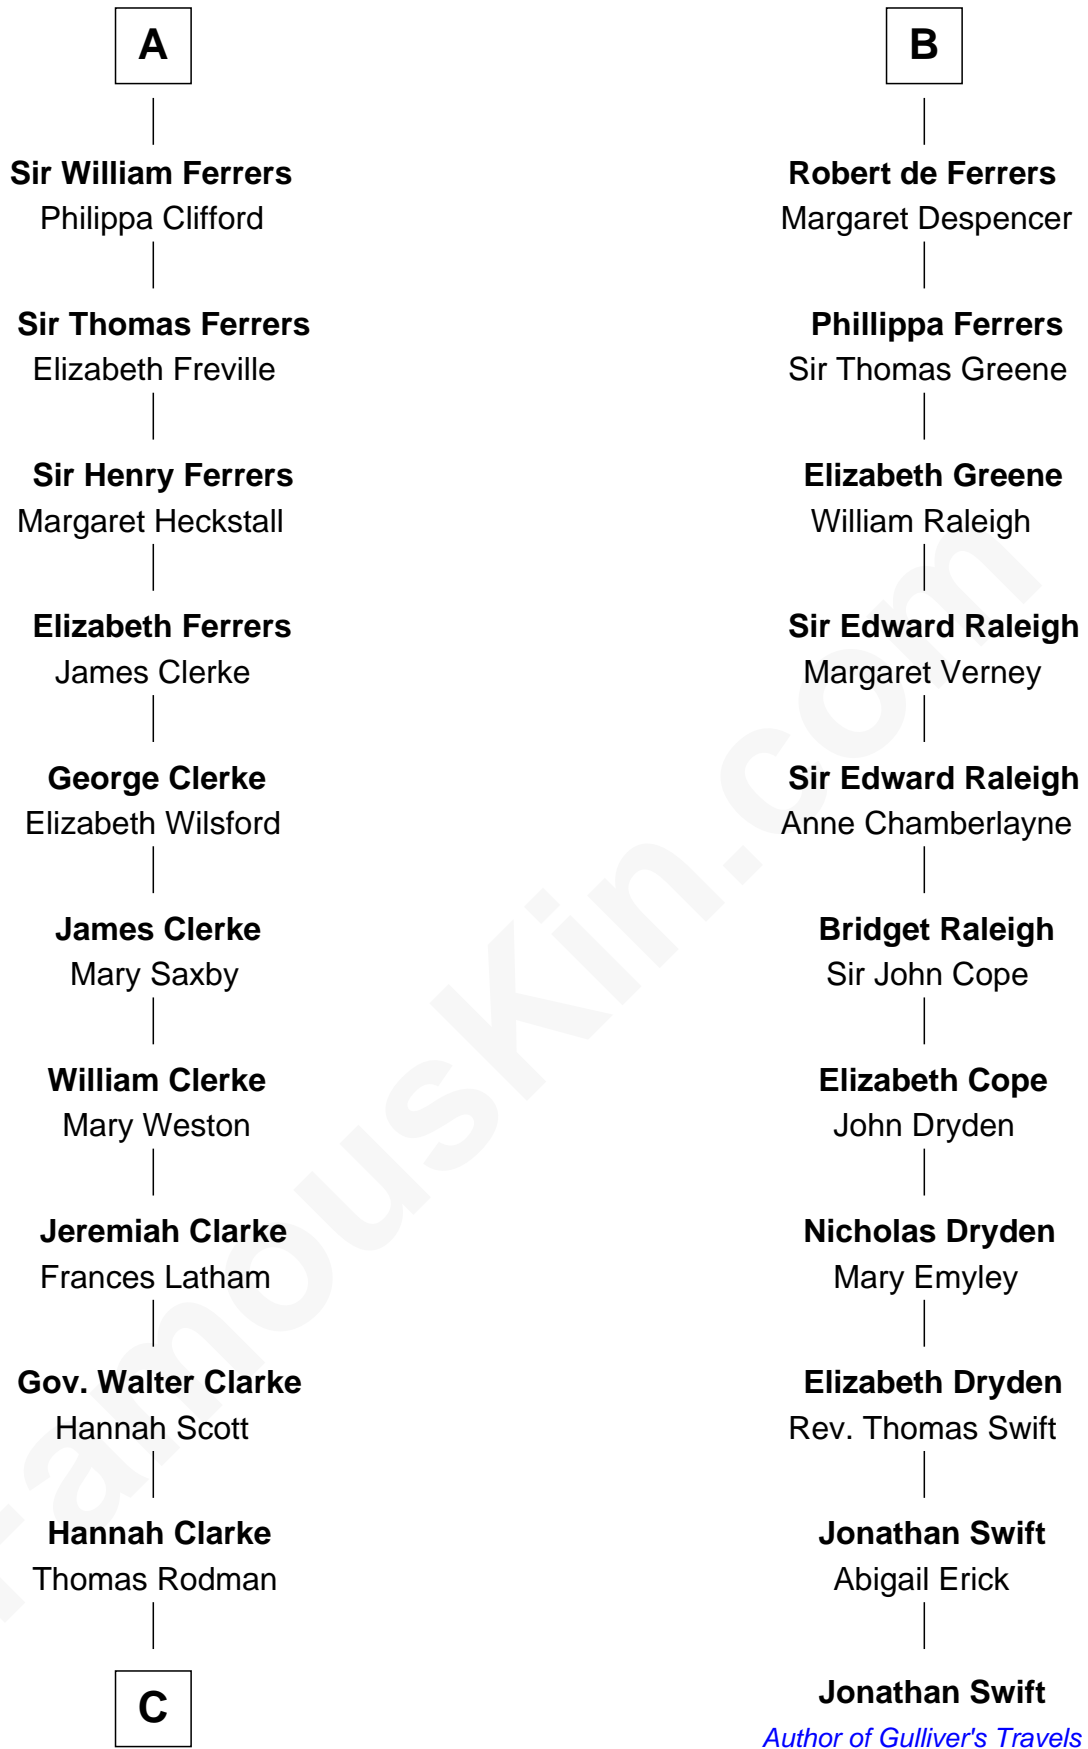

FamousKin.com

Relationship Chart of

Joseph Wharton

Founder of the Wharton School of Business

17th cousin 4 times removed of

Jonathan Swift

Author of Gulliver's Travels

C

—
Samuel Rodman

Mary Willett

—
Thomas Rodman

Mary Borden

—
Hannah Rodman

Samuel Rowland Fisher

—
Deborah Fisher

William Wharton

—
Joseph Wharton

Founder, Wharton School of Business

FamousKin.com