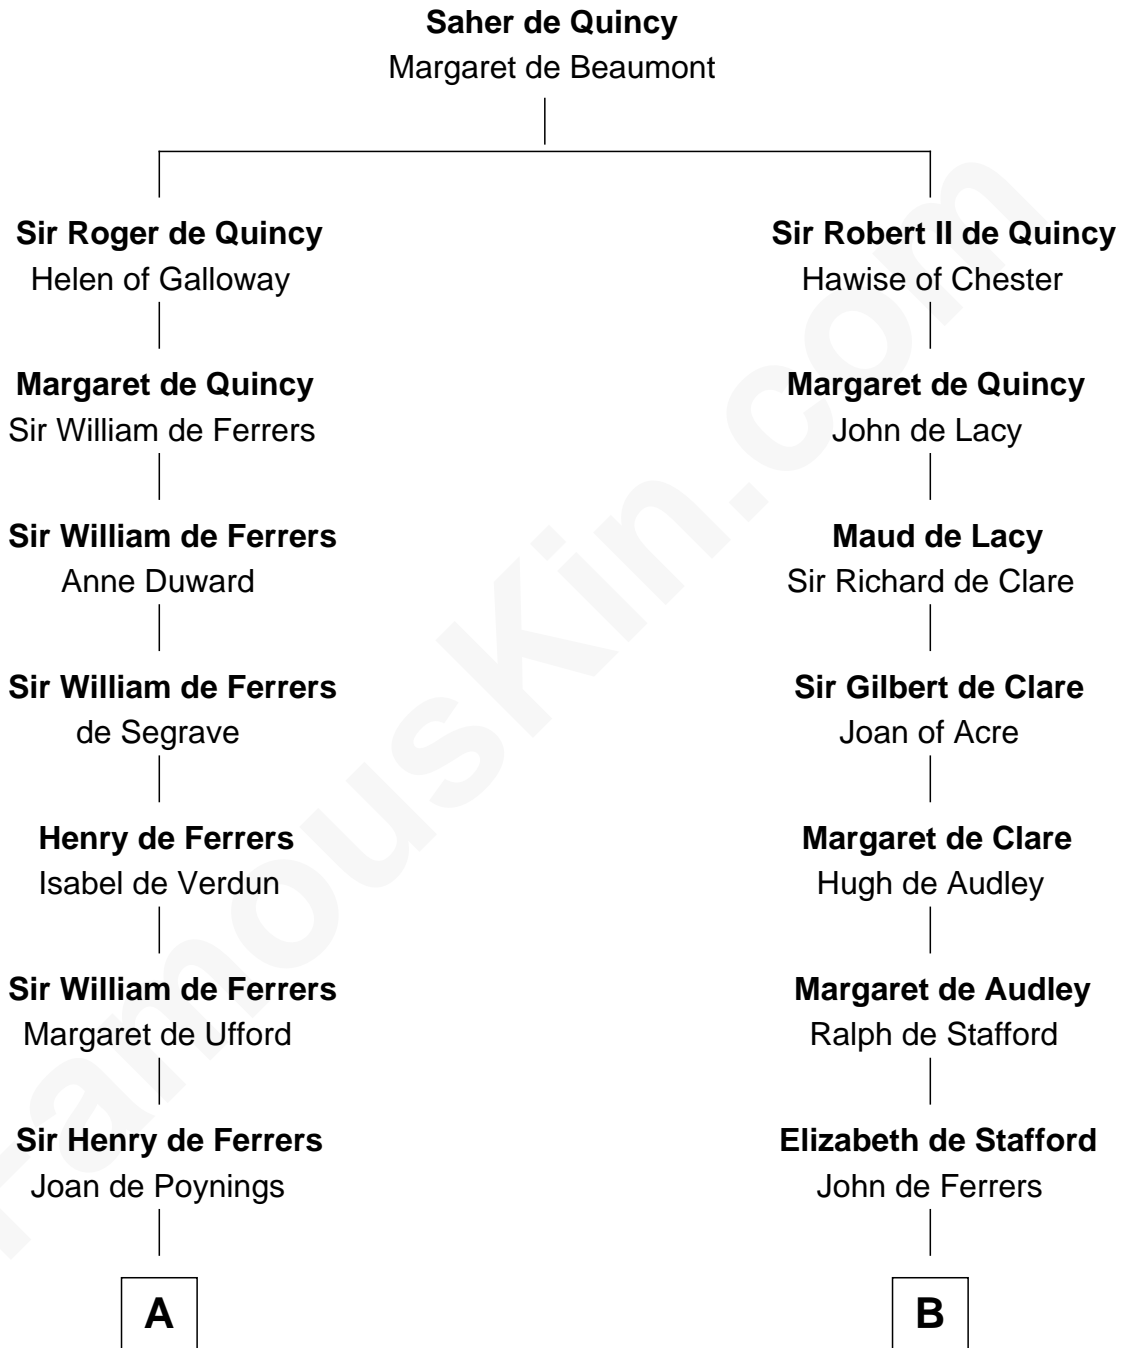

FamousKin.com

Relationship Chart of

Joseph Wharton

Founder of the Wharton School of Business

17th cousin 4 times removed of

Jonathan Swift

Author of Gulliver's Travels

C

—
Samuel Rodman

Mary Willett

—
Thomas Rodman

Mary Borden

—
Hannah Rodman

Samuel Rowland Fisher

—
Deborah Fisher

William Wharton