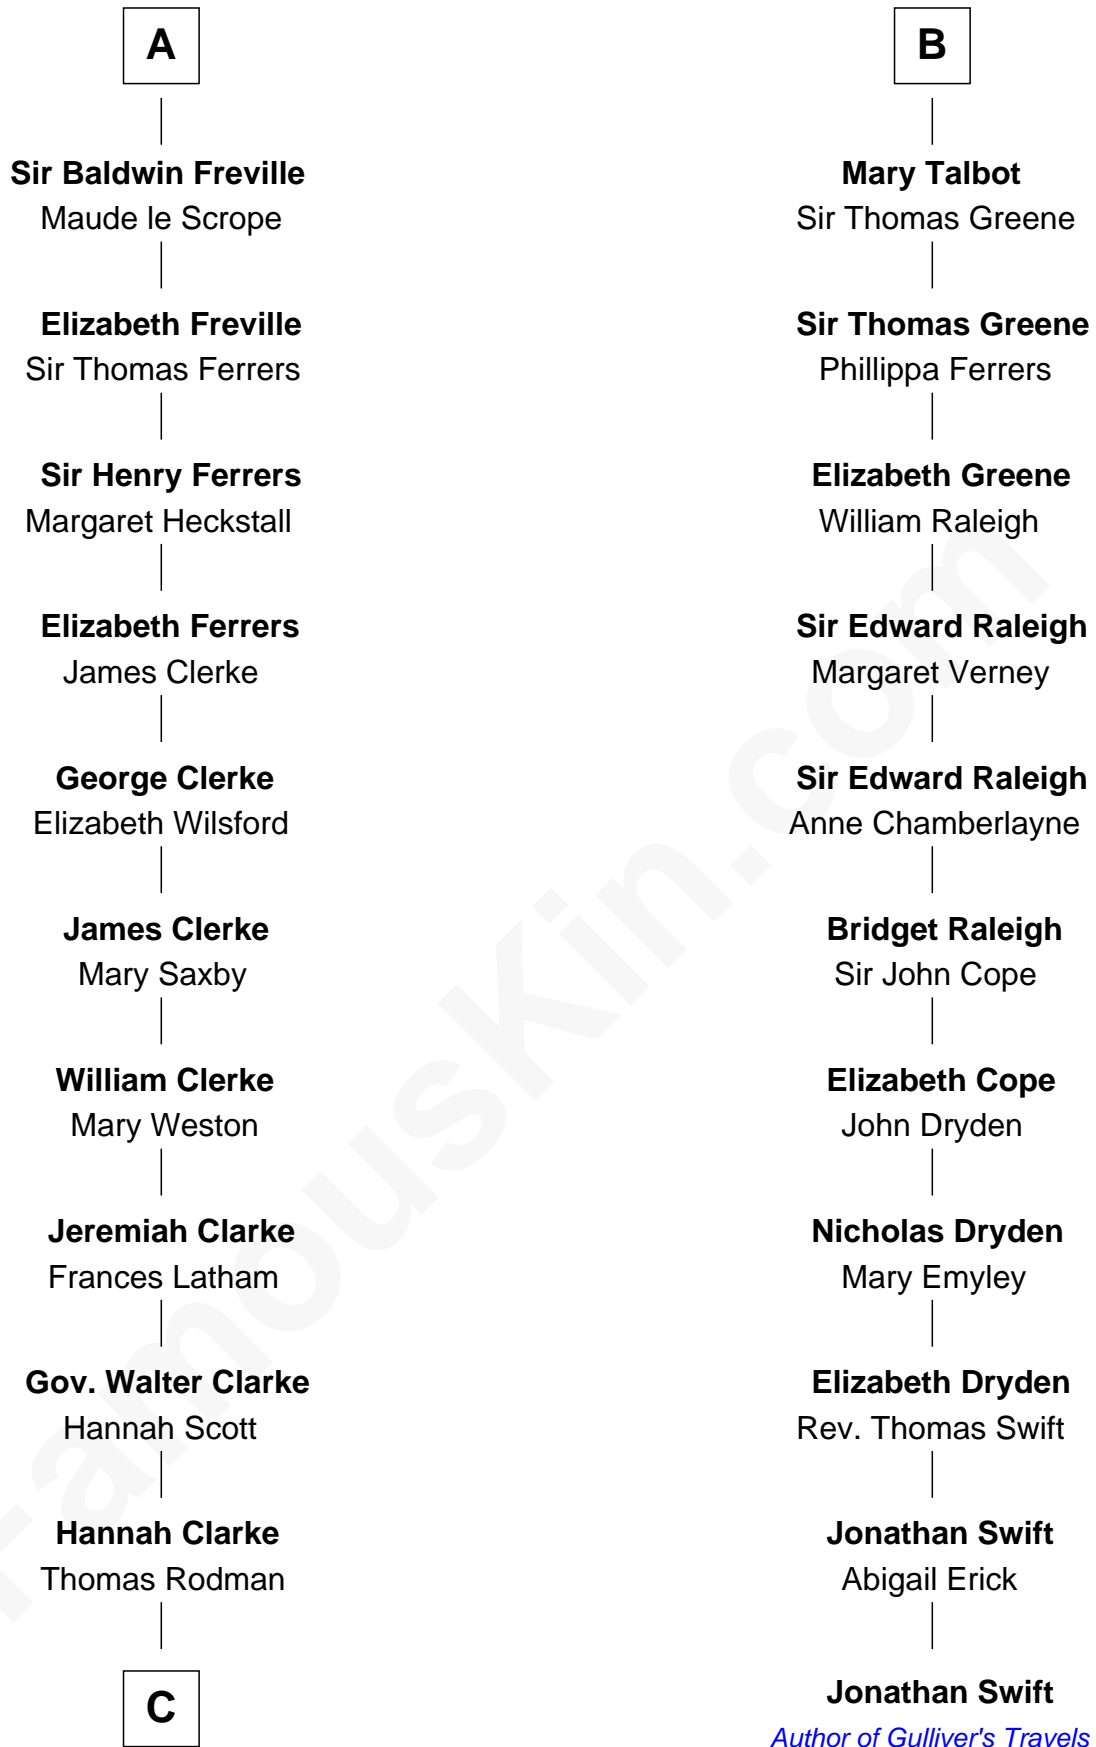

FamousKin.com

Relationship Chart of

Joseph Wharton

Founder of the Wharton School of Business

17th cousin 4 times removed of

Jonathan Swift

Author of Gulliver's Travels

C

—
Samuel Rodman

Mary Willett

—
Thomas Rodman

Mary Borden

—
Hannah Rodman

Samuel Rowland Fisher

—
Deborah Fisher

William Wharton