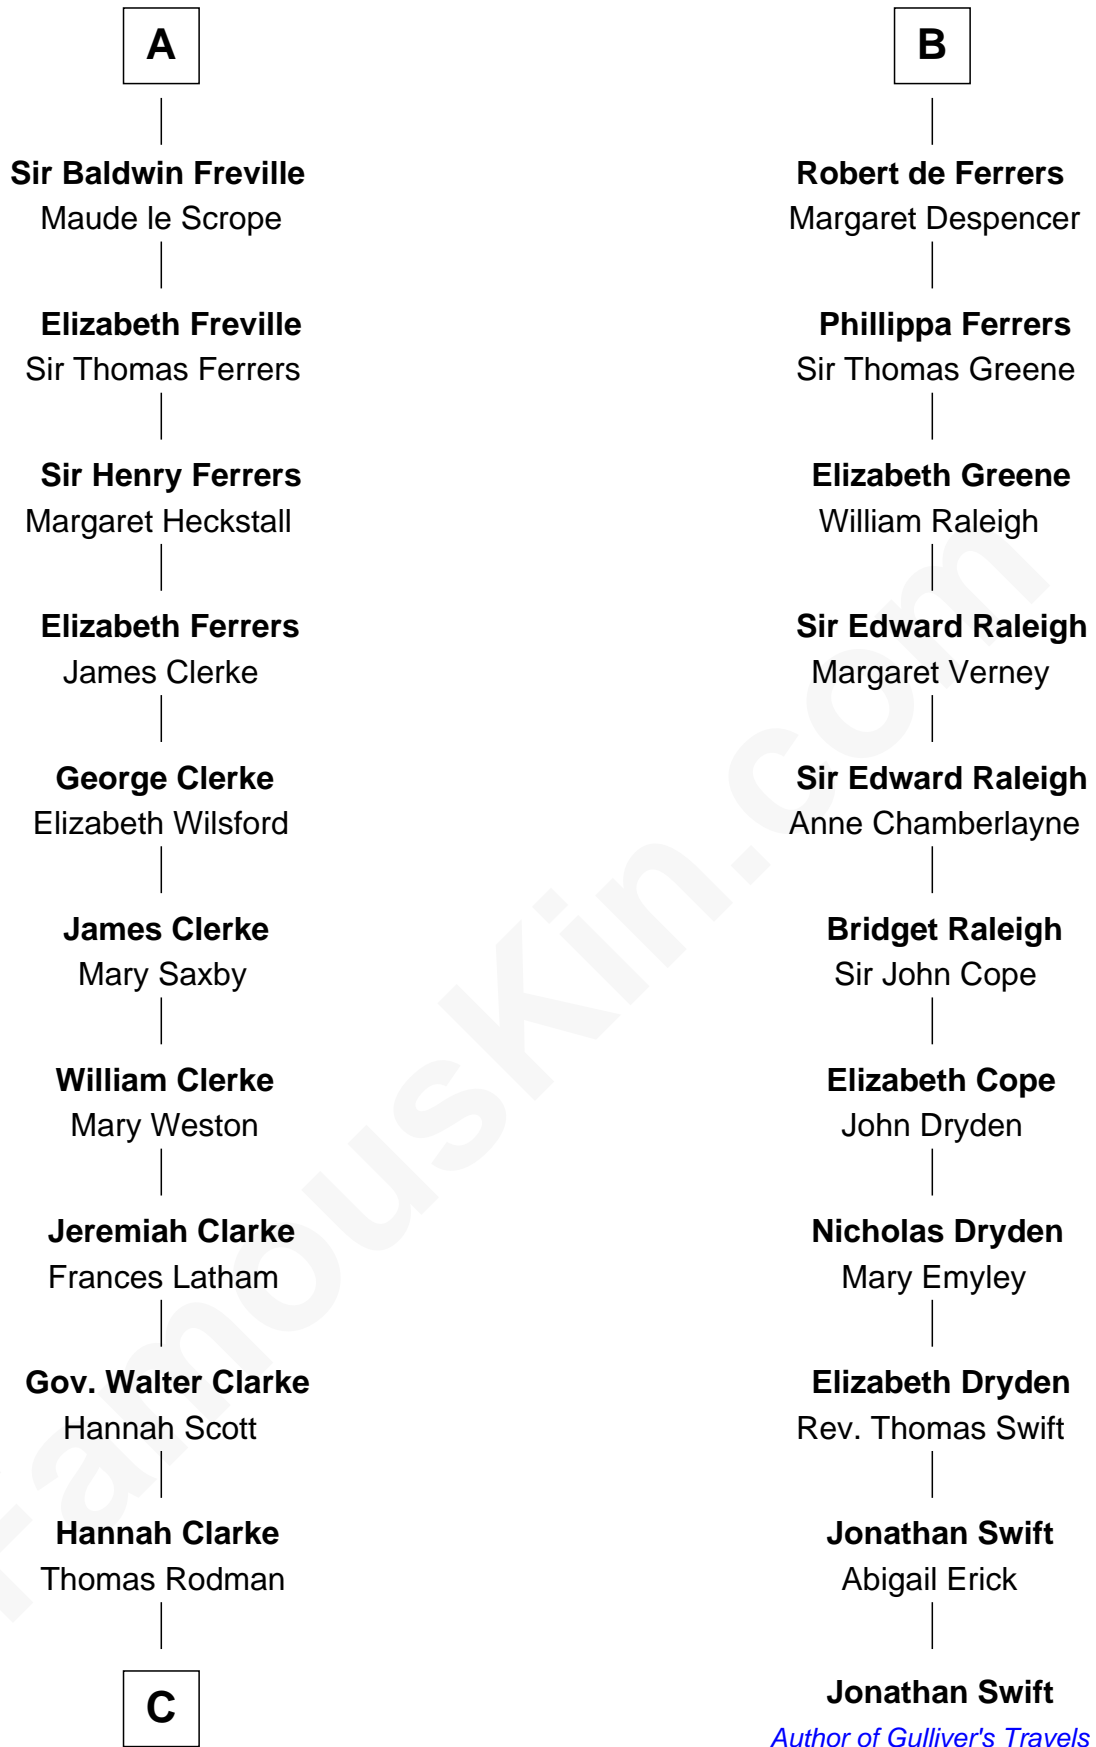

FamousKin.com

Relationship Chart of

Joseph Wharton

Founder of the Wharton School of Business

17th cousin 4 times removed of

Jonathan Swift

Author of Gulliver's Travels

William FitzPatrick

Eleonore de Vitre

C

—
Samuel Rodman

Mary Willett

—
Thomas Rodman

Mary Borden

—
Hannah Rodman

Samuel Rowland Fisher

—
Deborah Fisher

William Wharton

—
Joseph Wharton

Founder, Wharton School of Business

FamousKin.com