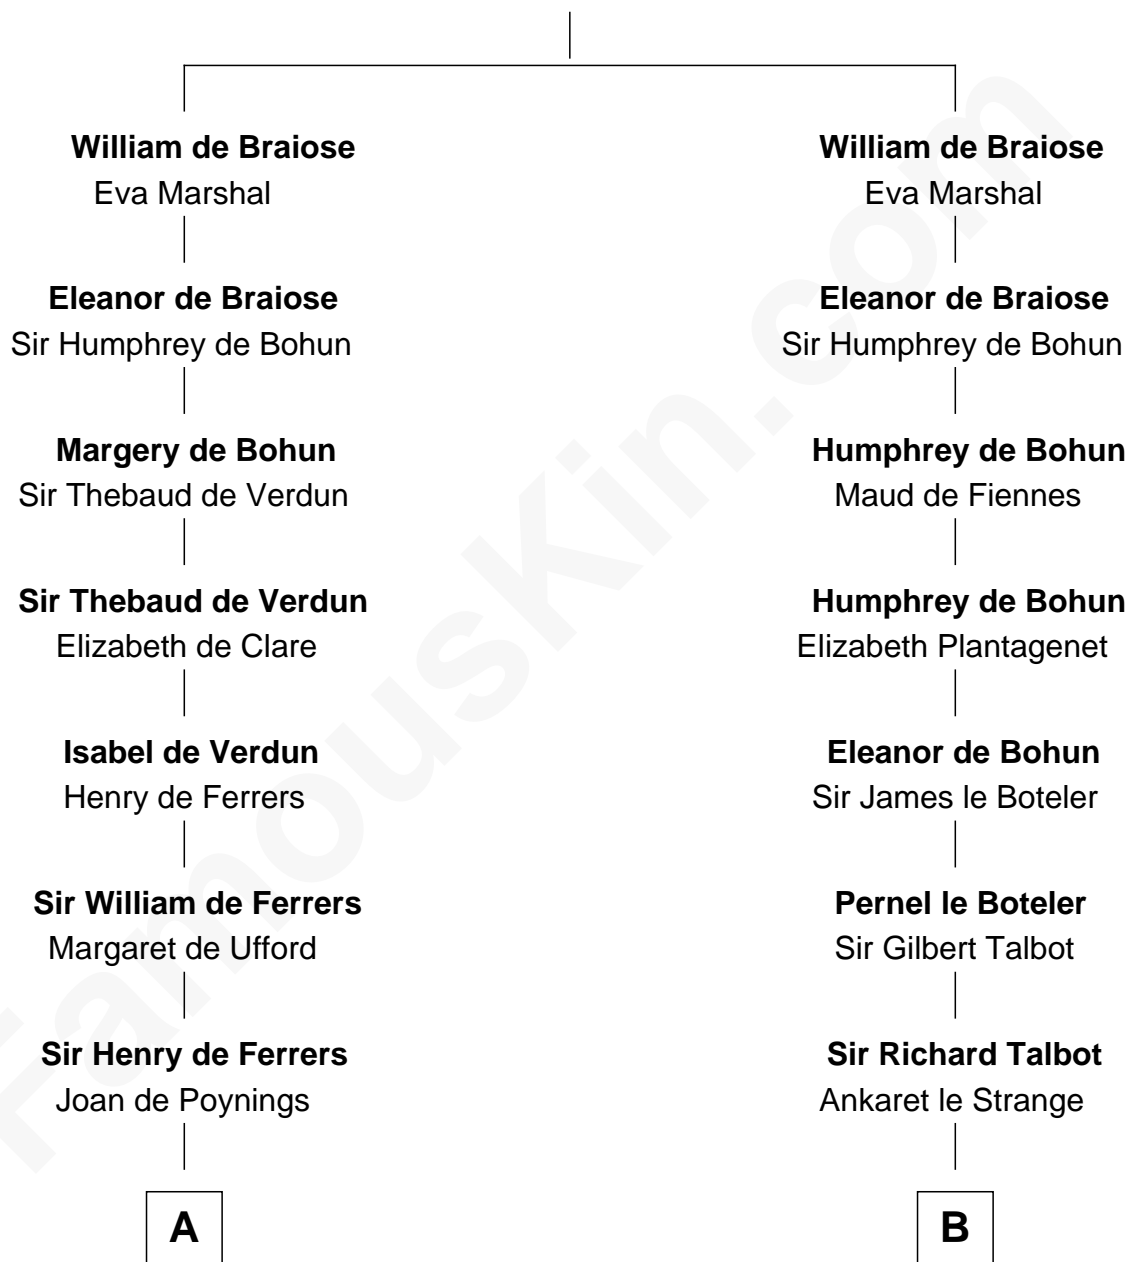

FamousKin.com

Relationship Chart of

Joseph Wharton

Founder of the Wharton School of Business

17th cousin 4 times removed of

Jonathan Swift

Author of Gulliver's Travels

Reginald de Braiose

C

—
Samuel Rodman

Mary Willett

—
Thomas Rodman

Mary Borden

—
Hannah Rodman

Samuel Rowland Fisher

—
Deborah Fisher