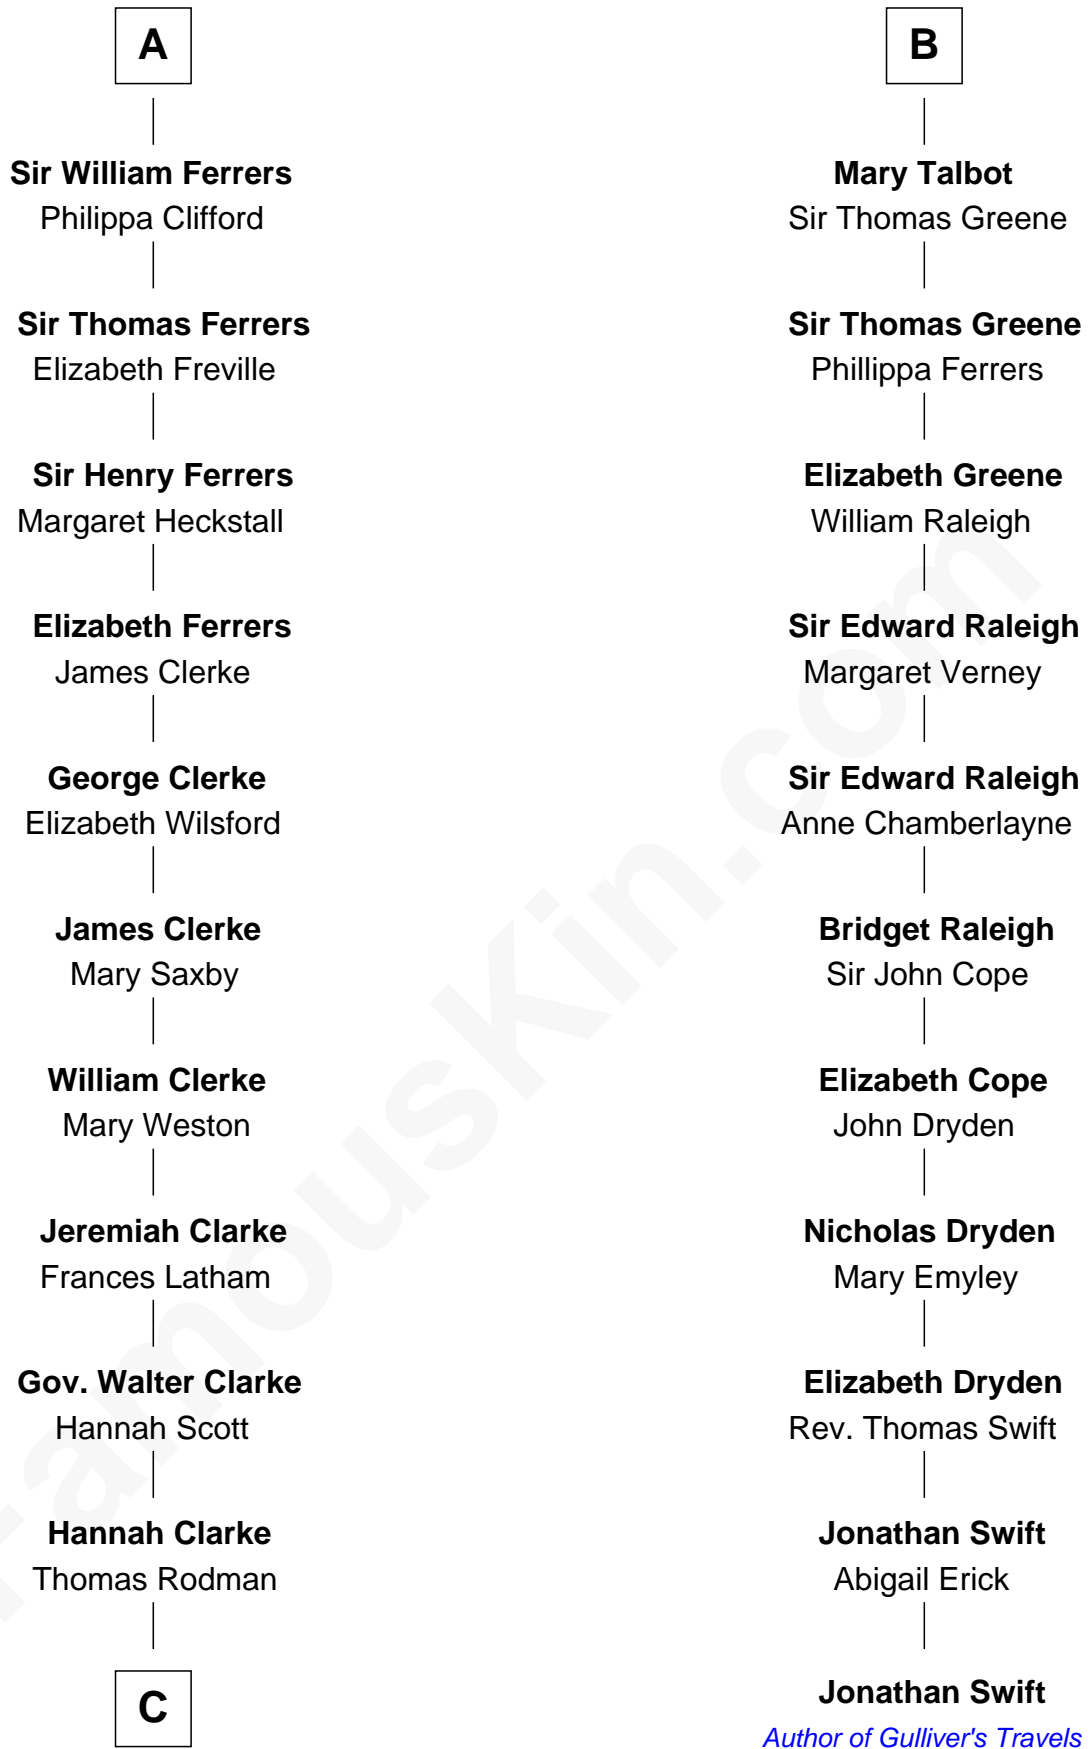

FamousKin.com

Relationship Chart of

Joseph Wharton

Founder of the Wharton School of Business

17th cousin 4 times removed of

Jonathan Swift

Author of Gulliver's Travels

Reginald de Braiose

C

—
Samuel Rodman

Mary Willett

—
Thomas Rodman

Mary Borden

—
Hannah Rodman

Samuel Rowland Fisher

—
Deborah Fisher

William Wharton

—
Joseph Wharton

Founder, Wharton School of Business

FamousKin.com