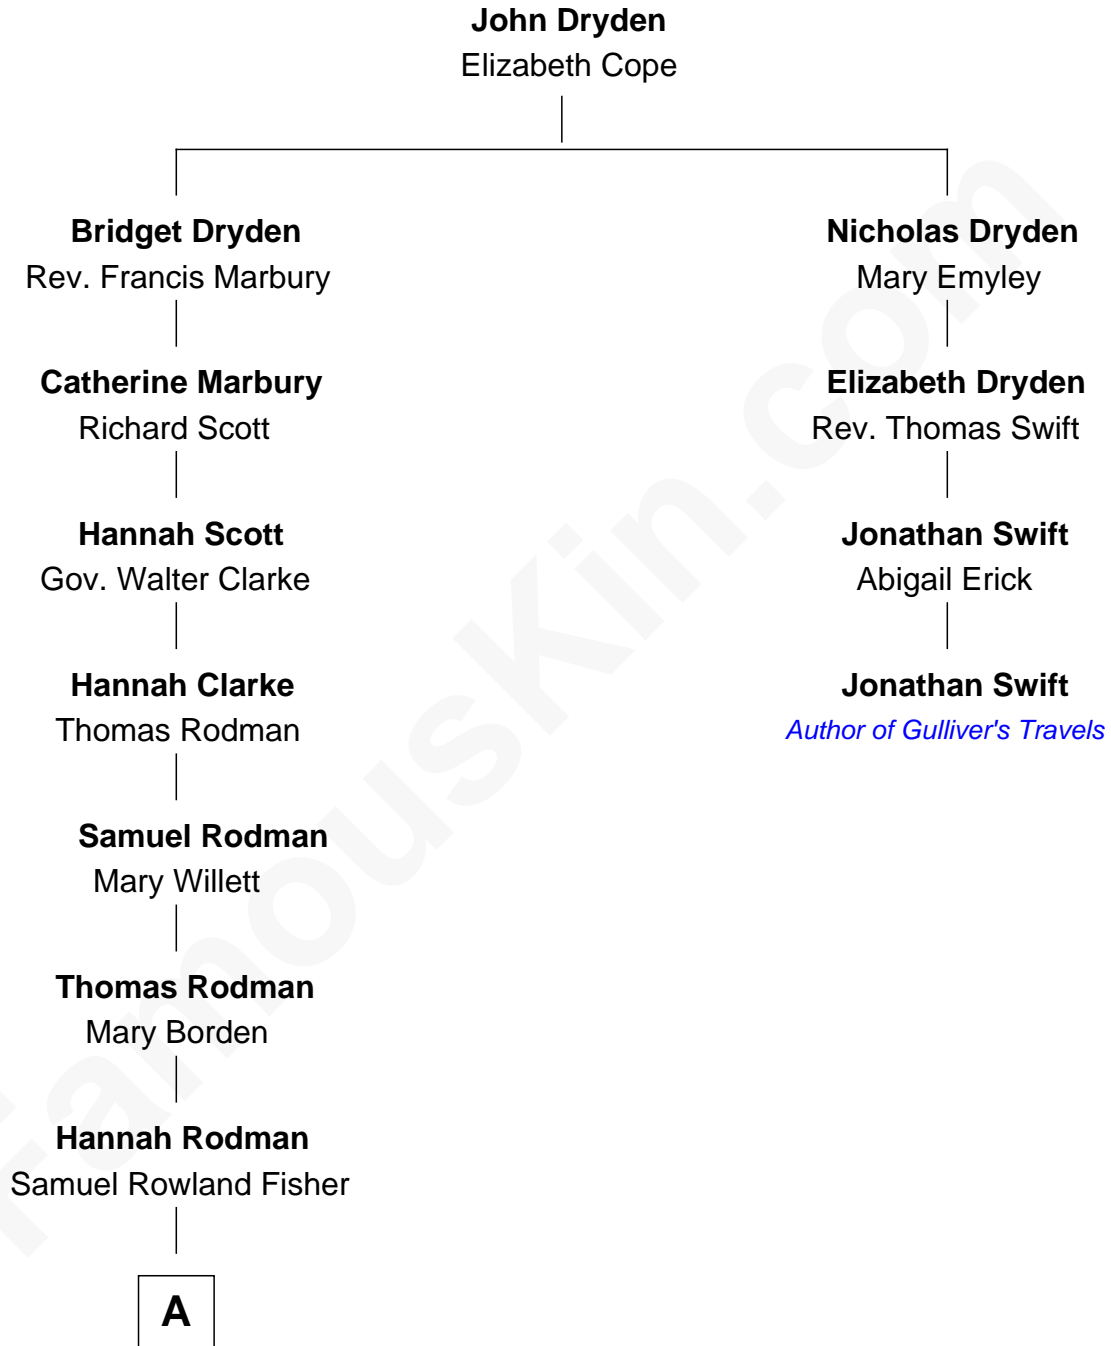

## Relationship Chart of

### Joseph Wharton

*Founder of the Wharton School of Business*

3rd cousin 5 times removed of

### Jonathan Swift

*Author of Gulliver's Travels*

**A**

—  
**Deborah Fisher**  
William Wharton

—  
**Joseph Wharton**

*Founder, Wharton School of Business*

FamousKin.com