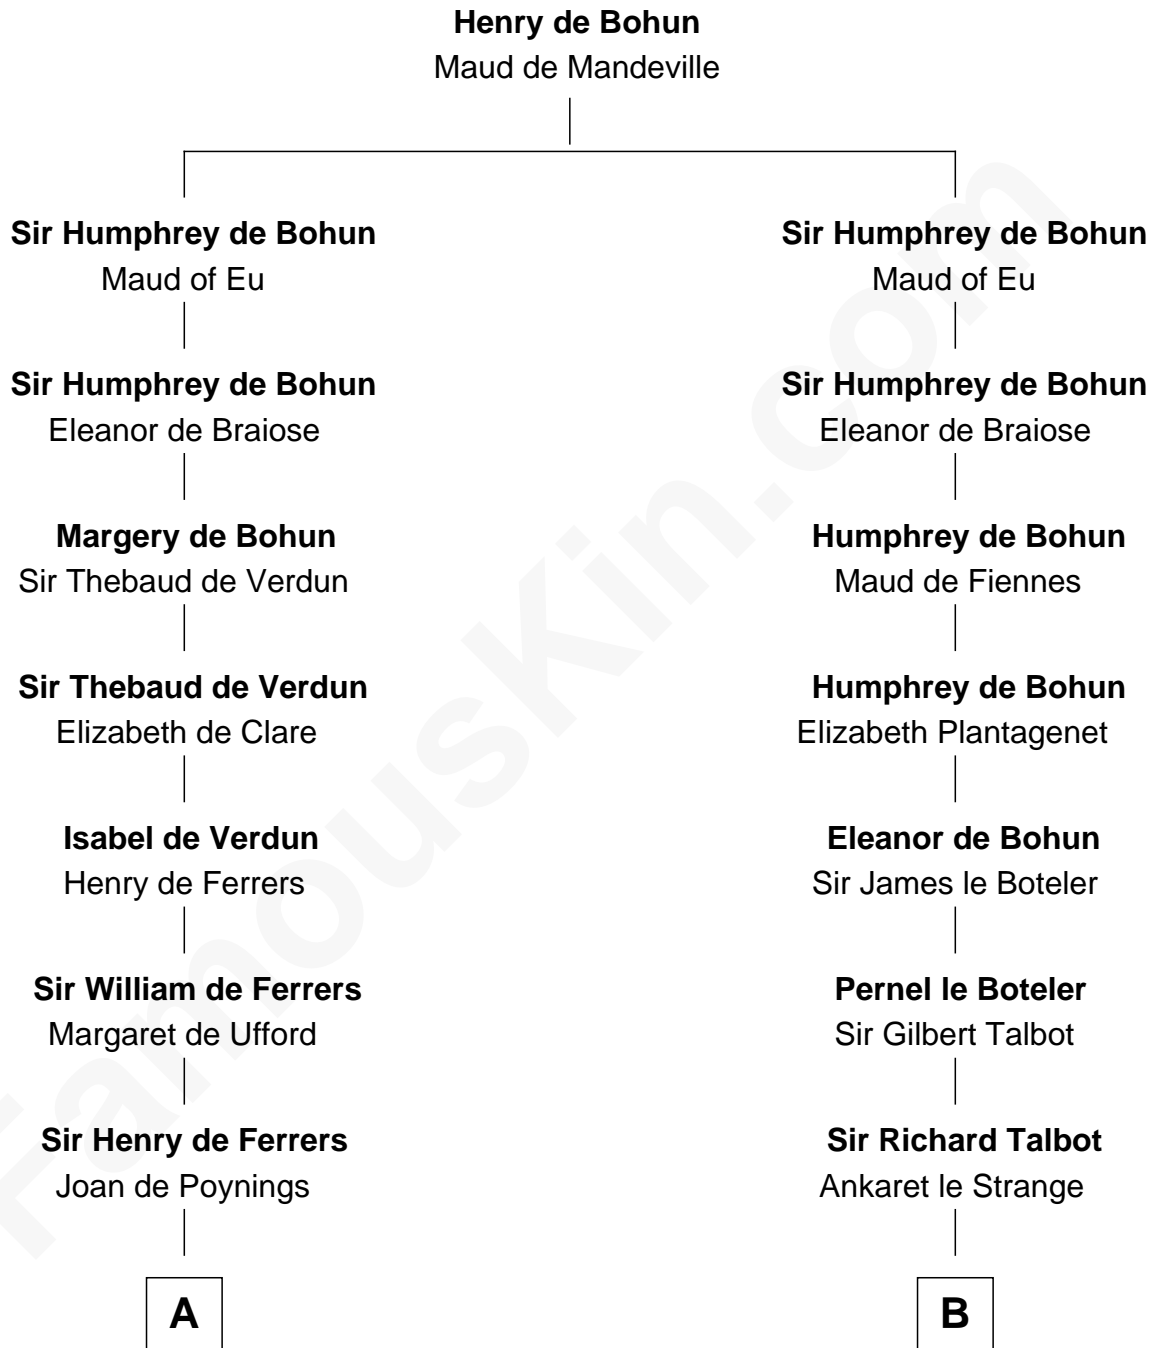

FamousKin.com

Relationship Chart of

Joseph Wharton

Founder of the Wharton School of Business

16th cousin 5 times removed of

John Dryden

England's First Poet Laureate

C

—
Samuel Rodman

Mary Willett

—
Thomas Rodman

Mary Borden

—
Hannah Rodman

Samuel Rowland Fisher

—
Deborah Fisher

William Wharton

—
Joseph Wharton

Founder, Wharton School of Business

FamousKin.com