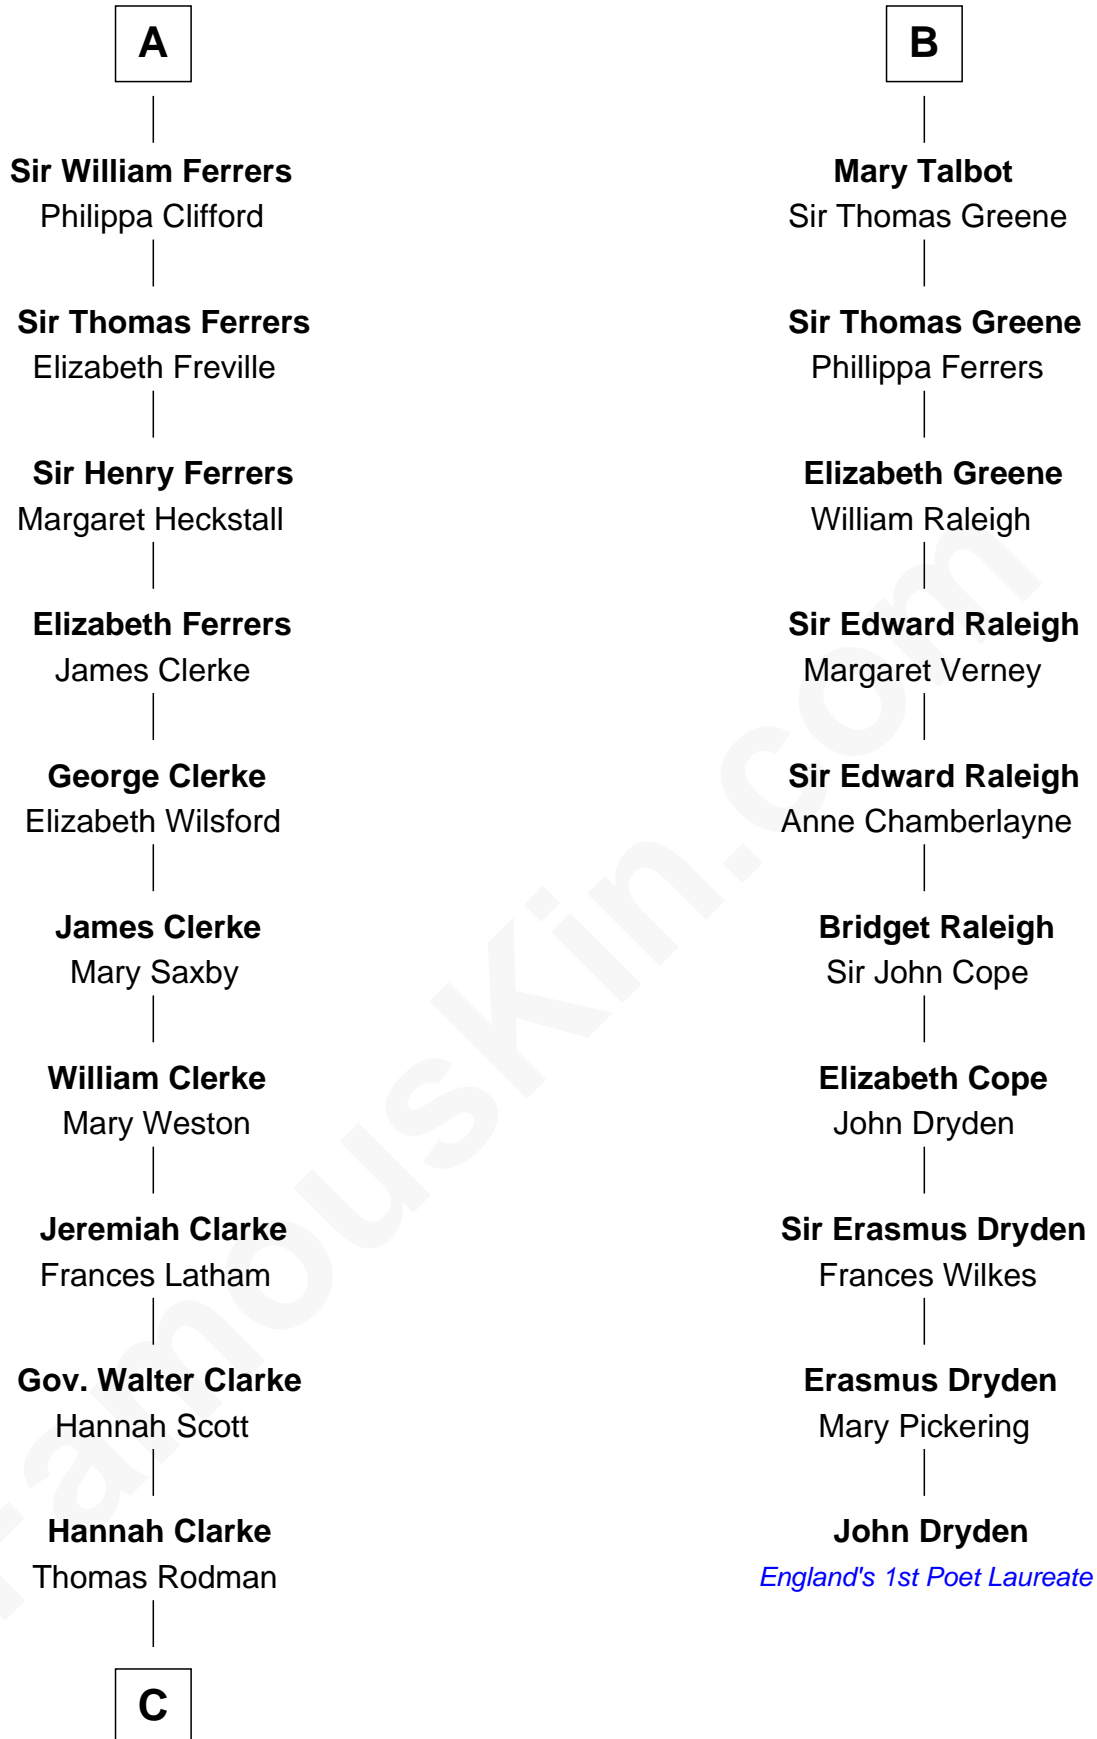

FamousKin.com

Relationship Chart of

Joseph Wharton

Founder of the Wharton School of Business

16th cousin 5 times removed of

John Dryden

England's First Poet Laureate

C

—
Samuel Rodman

Mary Willett

—
Thomas Rodman

Mary Borden

—
Hannah Rodman

Samuel Rowland Fisher

—
Deborah Fisher

William Wharton