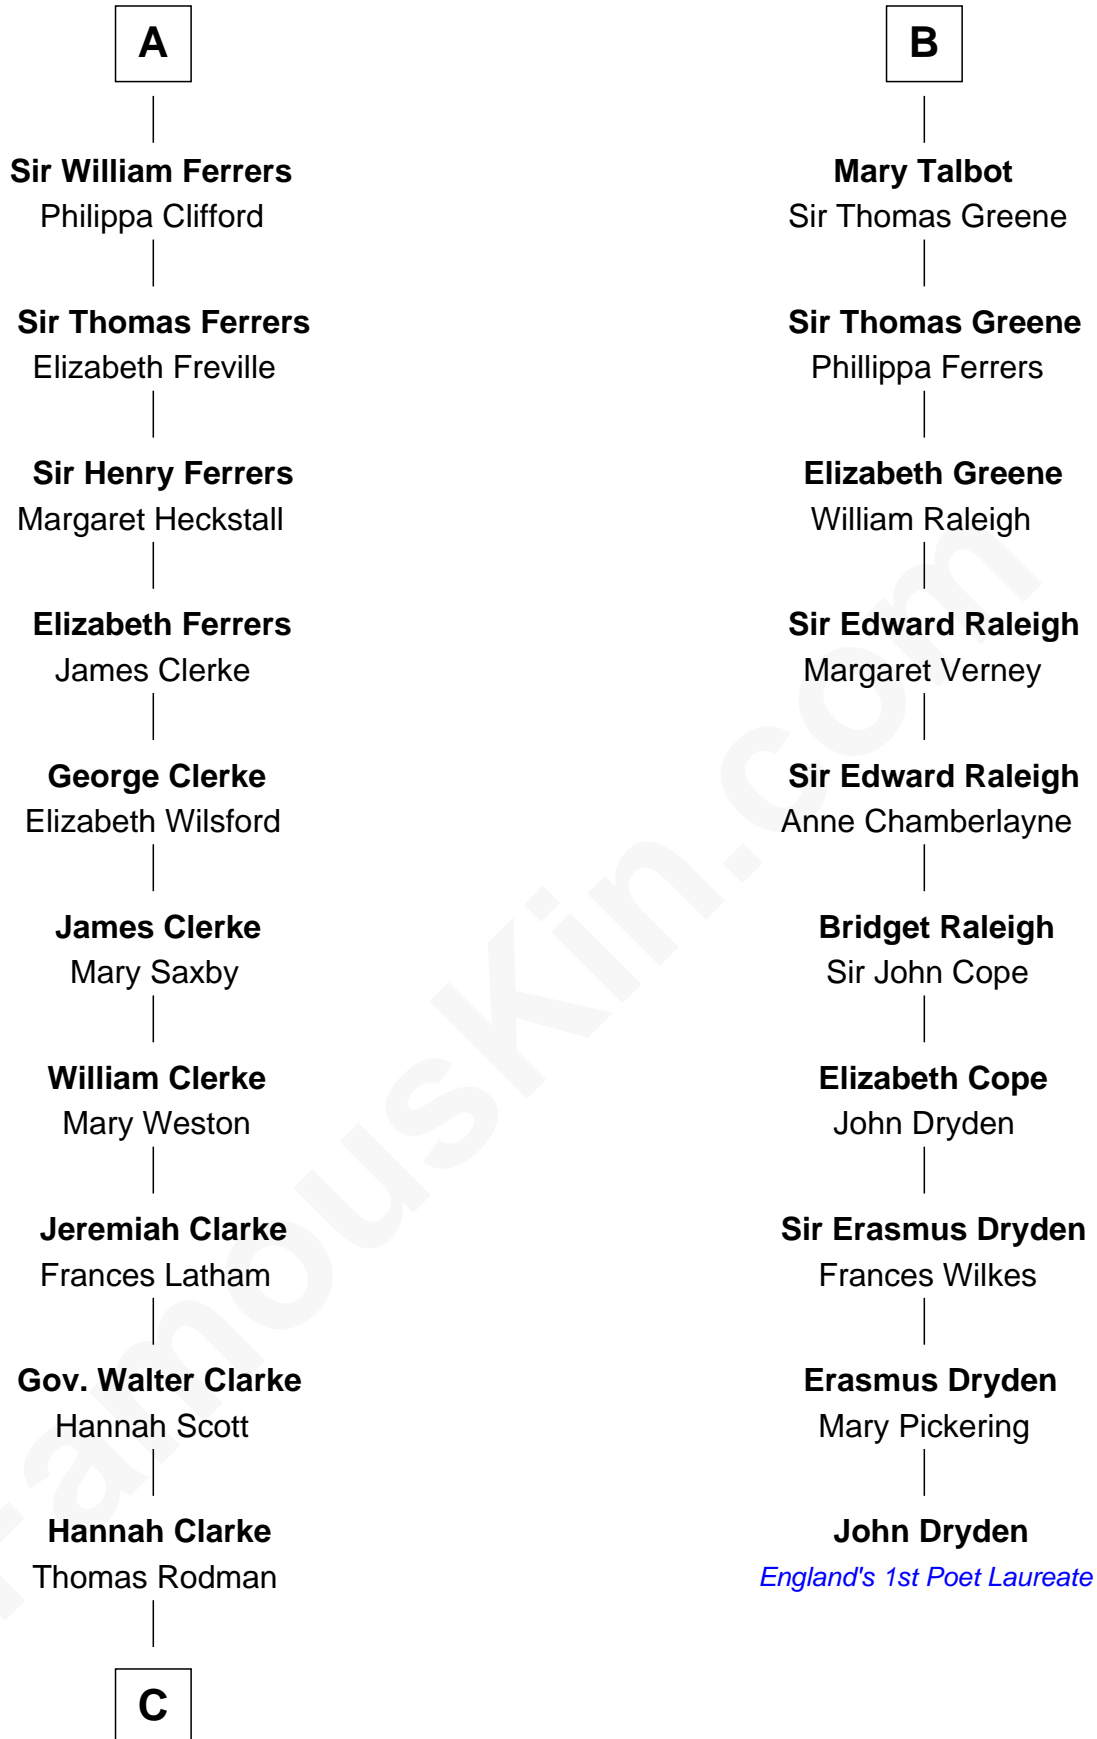

FamousKin.com

Relationship Chart of

Joseph Wharton

Founder of the Wharton School of Business

16th cousin 5 times removed of

John Dryden

England's First Poet Laureate

Raoul de Lusgnan

Alice de Eu

C

—
Samuel Rodman

Mary Willett

—
Thomas Rodman

Mary Borden

—
Hannah Rodman

Samuel Rowland Fisher

—
Deborah Fisher

William Wharton

—
Joseph Wharton

Founder, Wharton School of Business

FamousKin.com