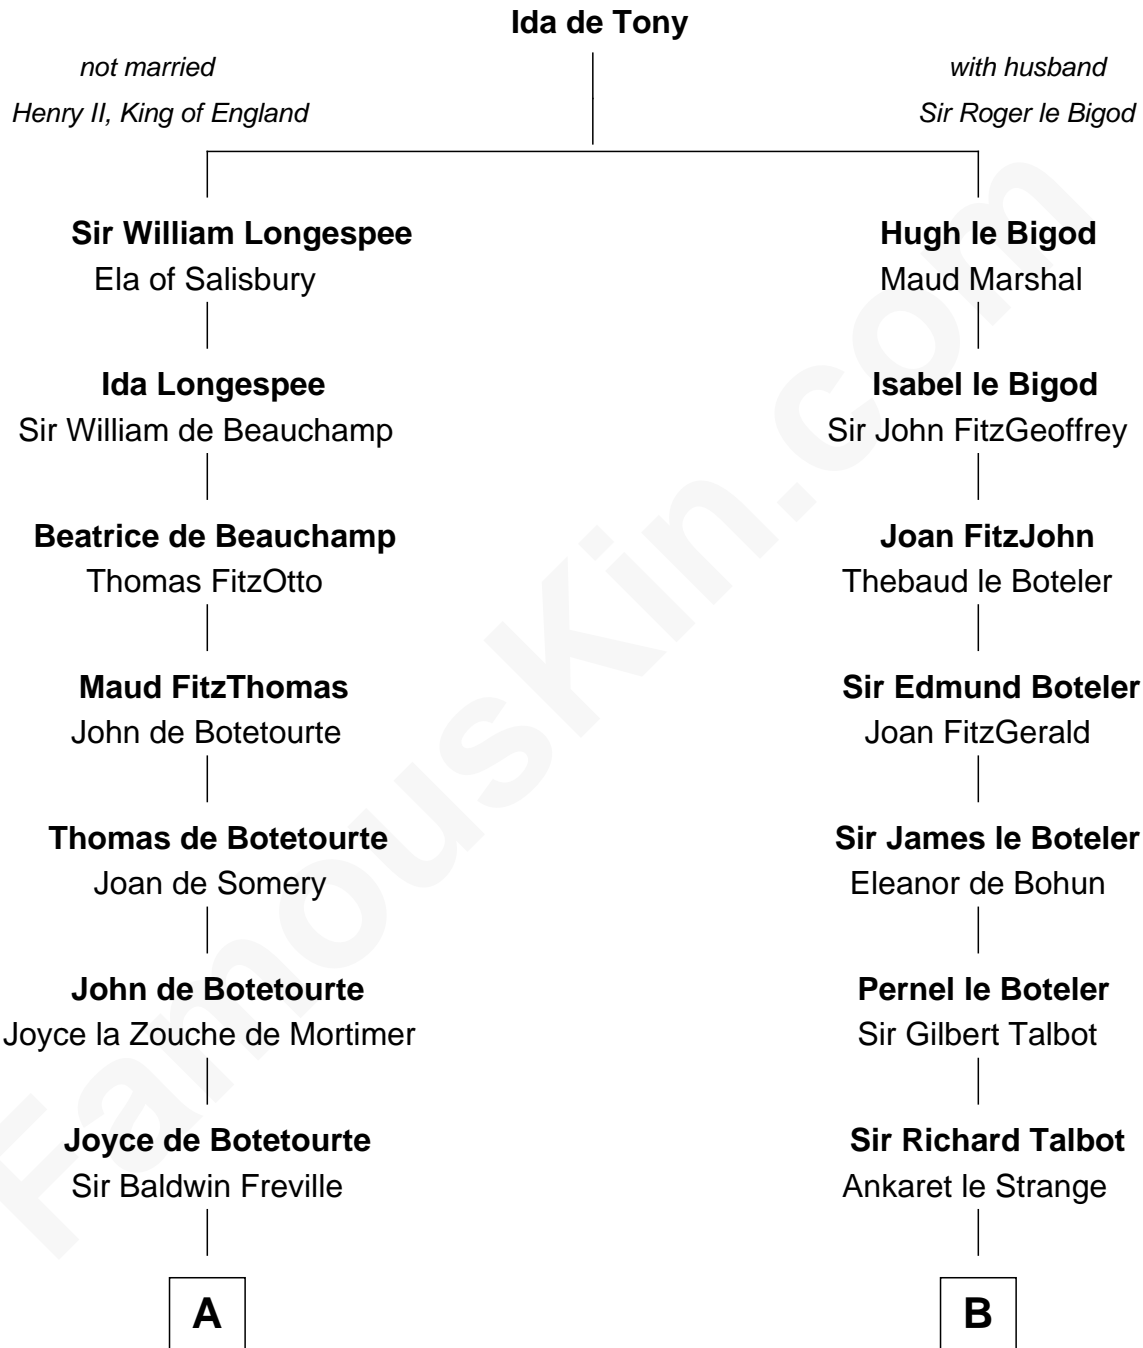

FamousKin.com

Relationship Chart of

Joseph Wharton

Founder of the Wharton School of Business

16th cousin 5 times removed of

John Dryden

England's First Poet Laureate

C

—
Samuel Rodman

Mary Willett

—
Thomas Rodman

Mary Borden

—
Hannah Rodman

Samuel Rowland Fisher

—
Deborah Fisher

William Wharton

—
Joseph Wharton

Founder, Wharton School of Business

FamousKin.com