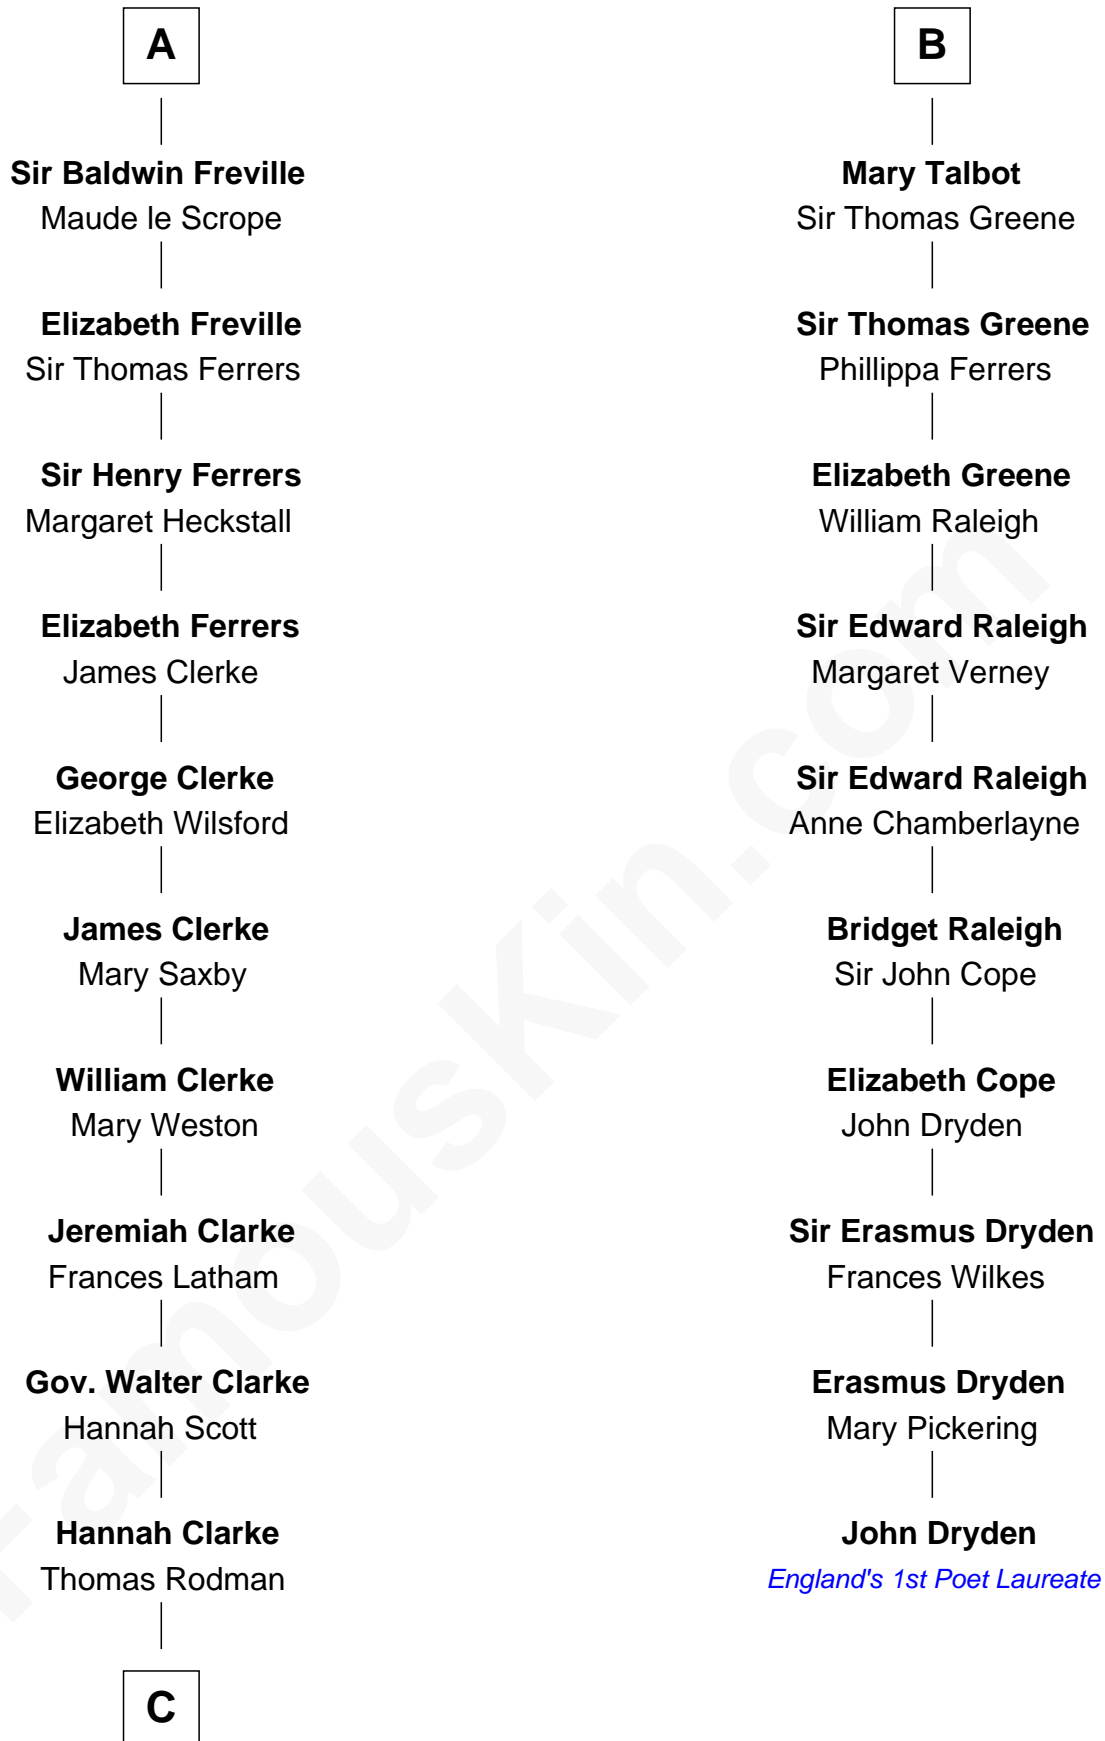

FamousKin.com

Relationship Chart of

Joseph Wharton

Founder of the Wharton School of Business

16th cousin 5 times removed of

John Dryden

England's First Poet Laureate

C

—
Samuel Rodman

Mary Willett

—
Thomas Rodman

Mary Borden

—
Hannah Rodman

Samuel Rowland Fisher

—
Deborah Fisher

William Wharton