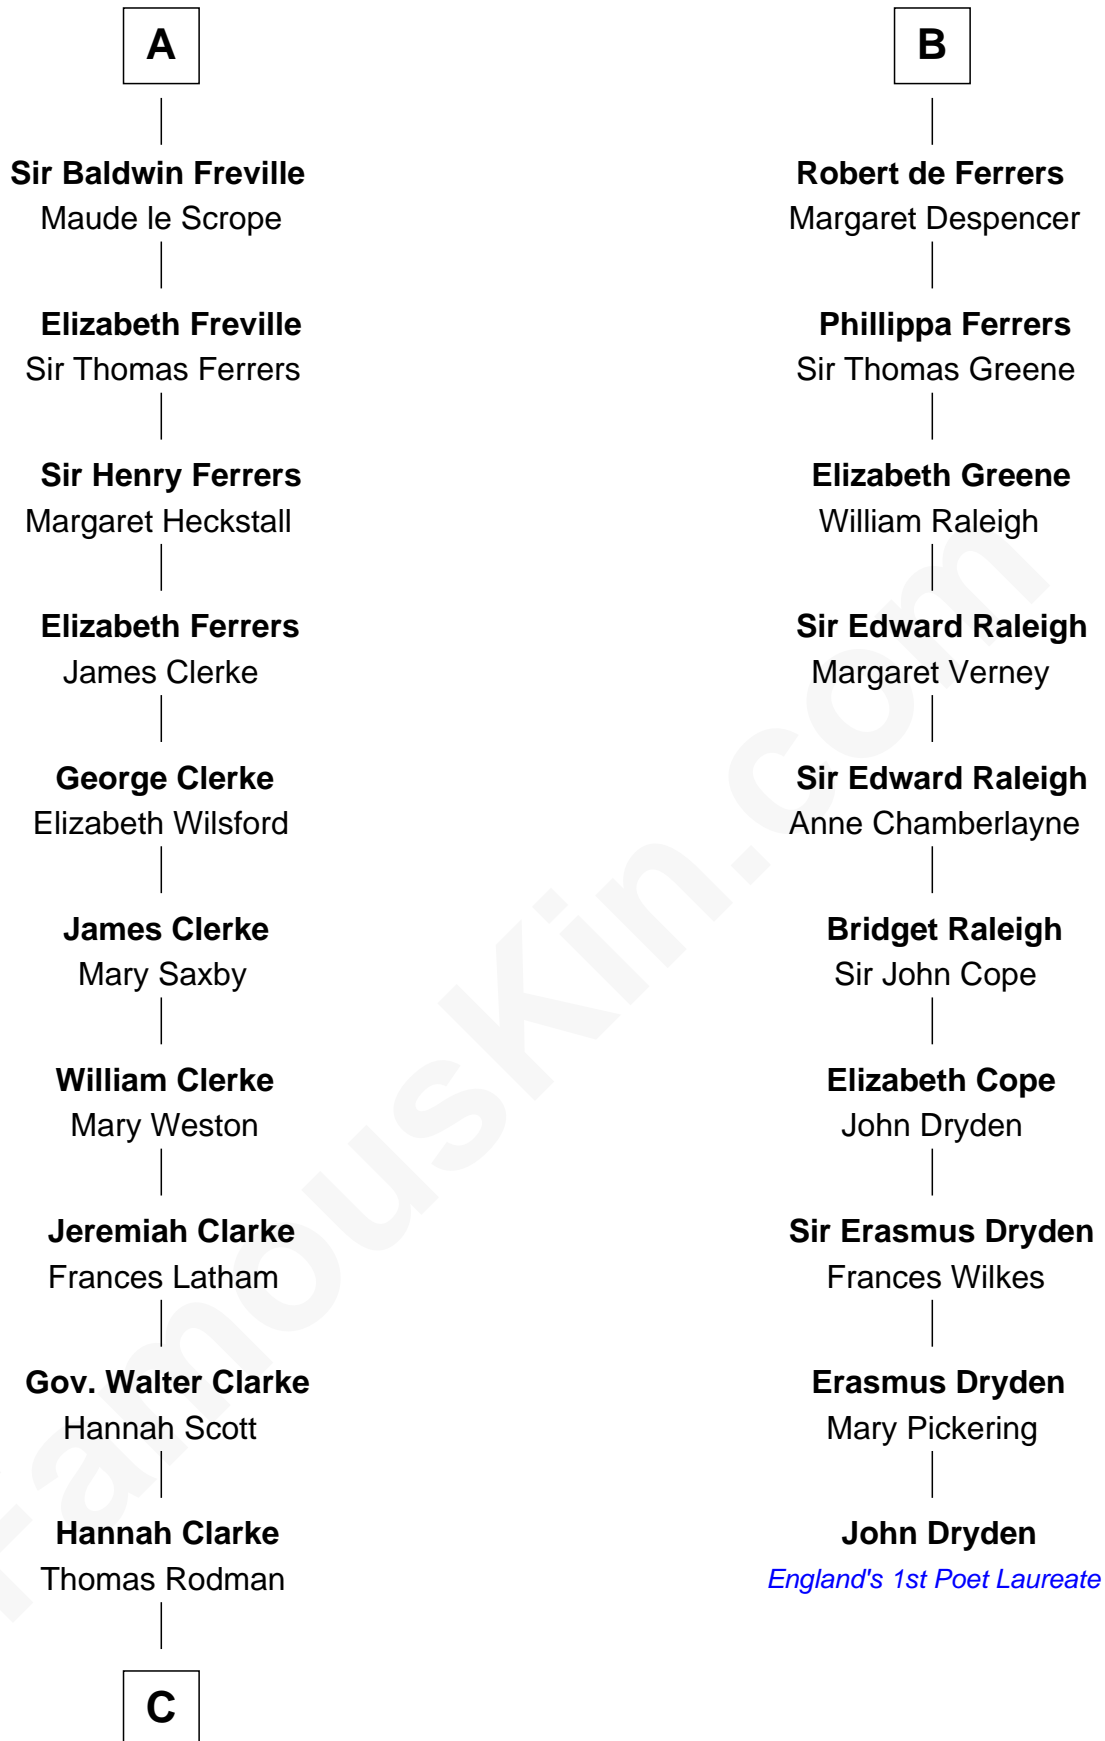

FamousKin.com

Relationship Chart of

Joseph Wharton

Founder of the Wharton School of Business

16th cousin 5 times removed of

John Dryden

England's First Poet Laureate

William FitzPatrick

Eleonore de Vitre

C

—
Samuel Rodman

Mary Willett

—
Thomas Rodman

Mary Borden

—
Hannah Rodman

Samuel Rowland Fisher

—
Deborah Fisher

William Wharton

—
Joseph Wharton

Founder, Wharton School of Business

FamousKin.com