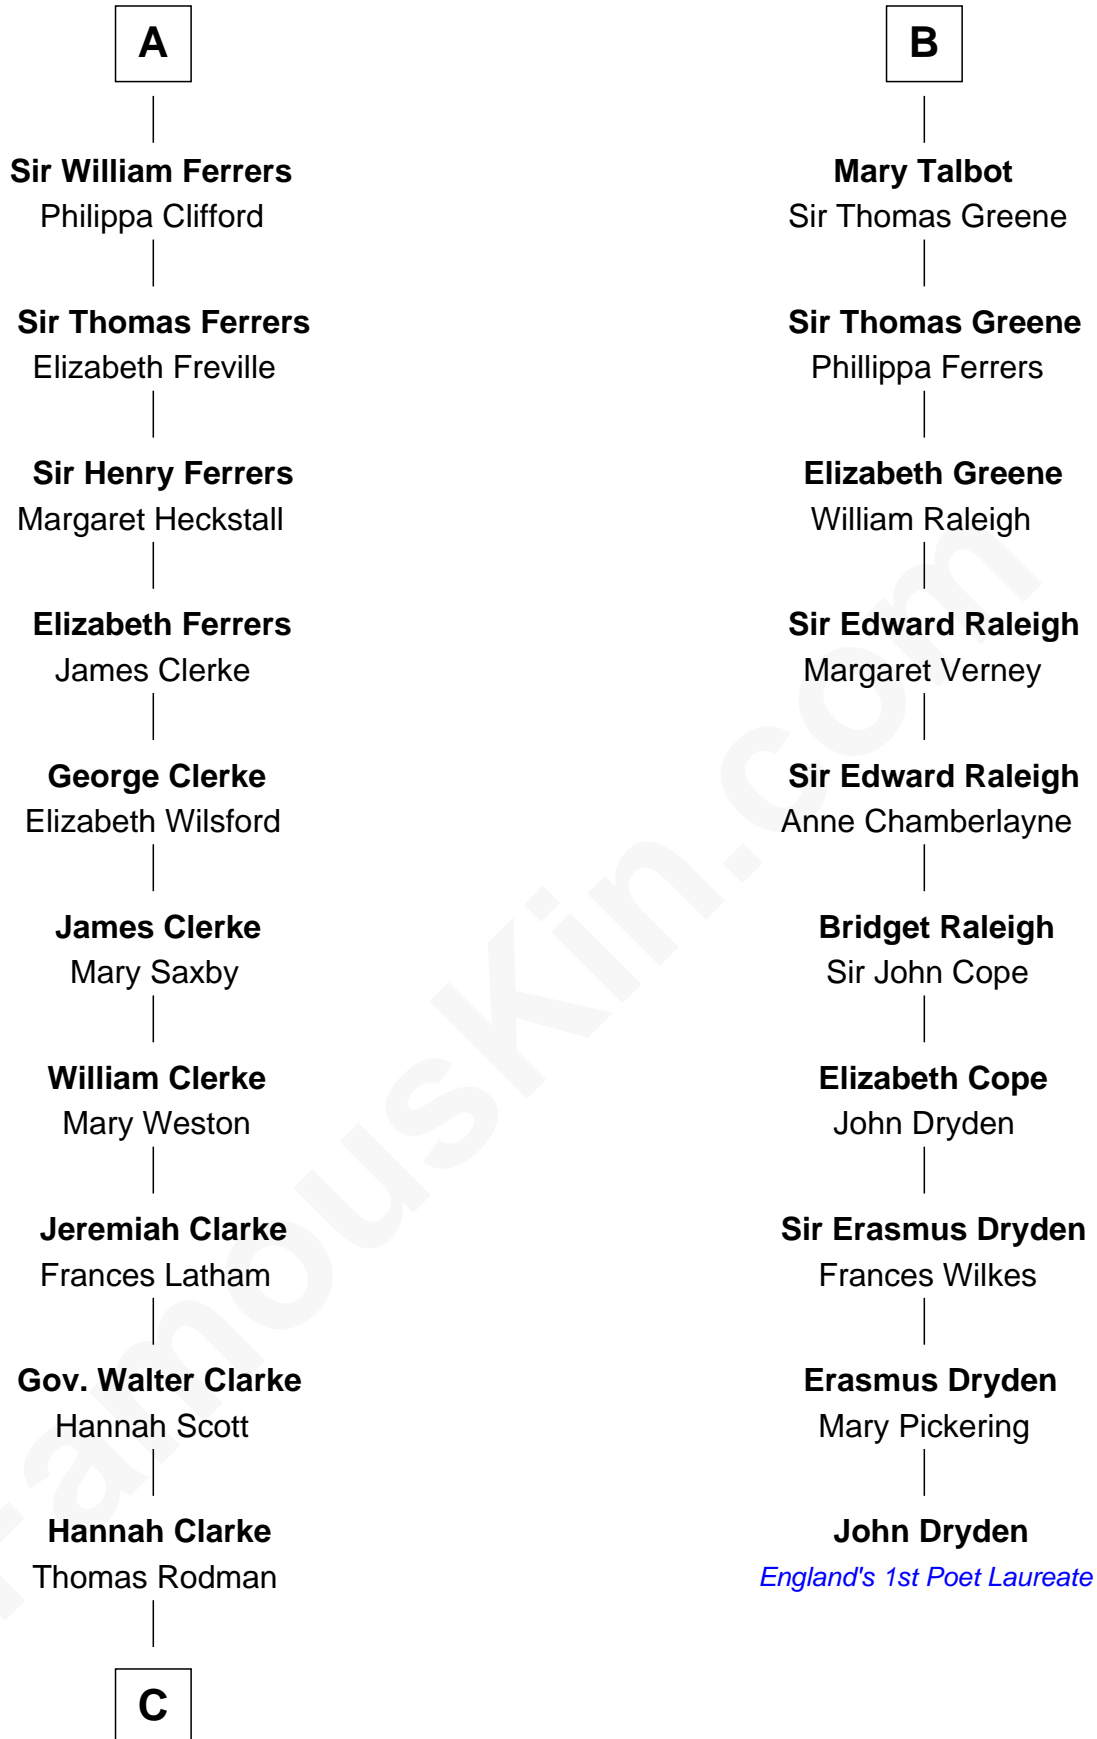

FamousKin.com

Relationship Chart of

Joseph Wharton

Founder of the Wharton School of Business

16th cousin 5 times removed of

John Dryden

England's First Poet Laureate

Reginald de Braiose

C

—
Samuel Rodman

Mary Willett

—
Thomas Rodman

Mary Borden

—
Hannah Rodman

Samuel Rowland Fisher

—
Deborah Fisher