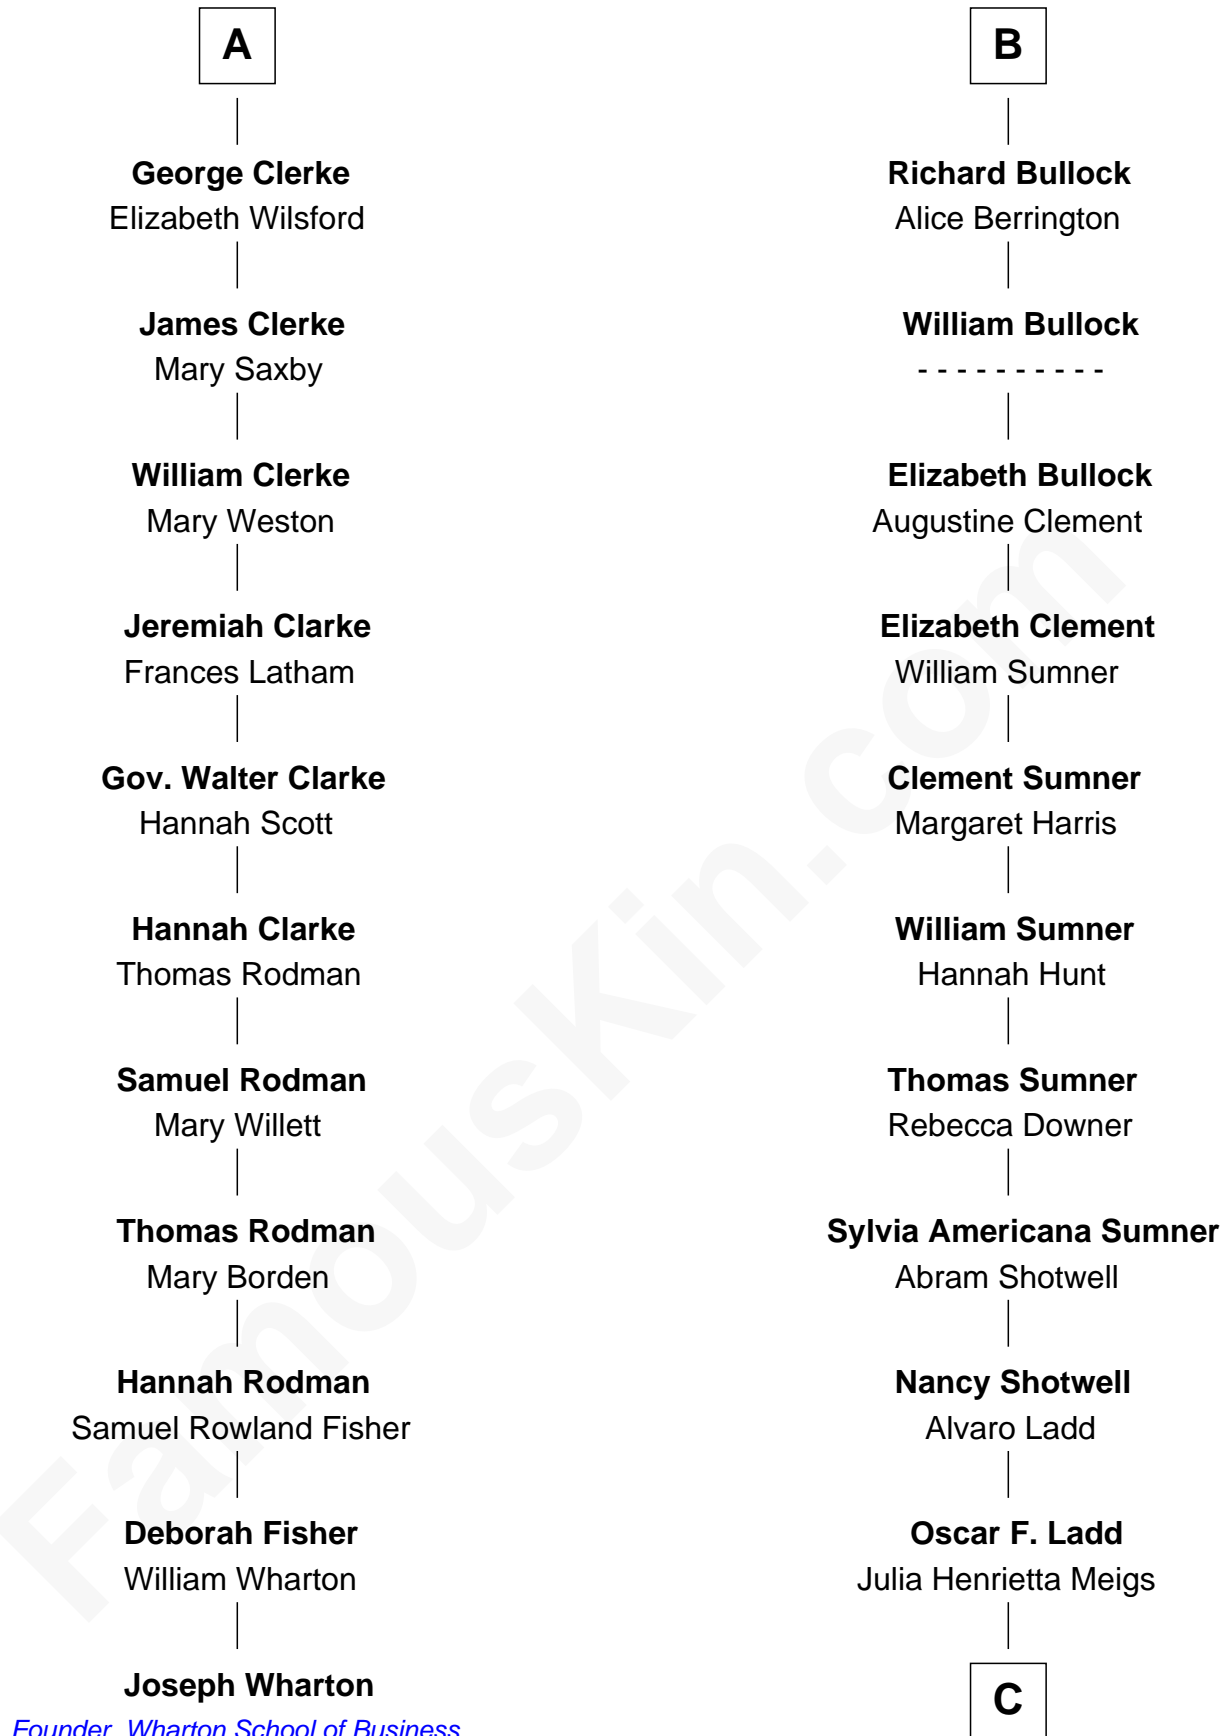

FamousKin.com

Relationship Chart of

Joseph Wharton

Founder of the Wharton School of Business

17th cousin 1 time removed of

Alan Ladd
Movie Actor

Bartholomew de Badlesmere

Margaret de Clare

Margery de Badlesmere

Sir William de Ros

Maud de Roos

John de Welles

Margery de Welles

Stephen le Scrope

Maude le Scrope

Sir Baldwin Freville

John de Vere

Aubrey de Vere

Alice FitzWalter

Sir Richard de Vere

Alice Sergeaux

Sir John de Vere

Elizabeth Howard

Joan de Vere

Sir William Norreys

Margaret Norreys

Gilbert Bullock

Thomas Bullock

Alice Kingsmill

B

C

Alan Harwood Ladd