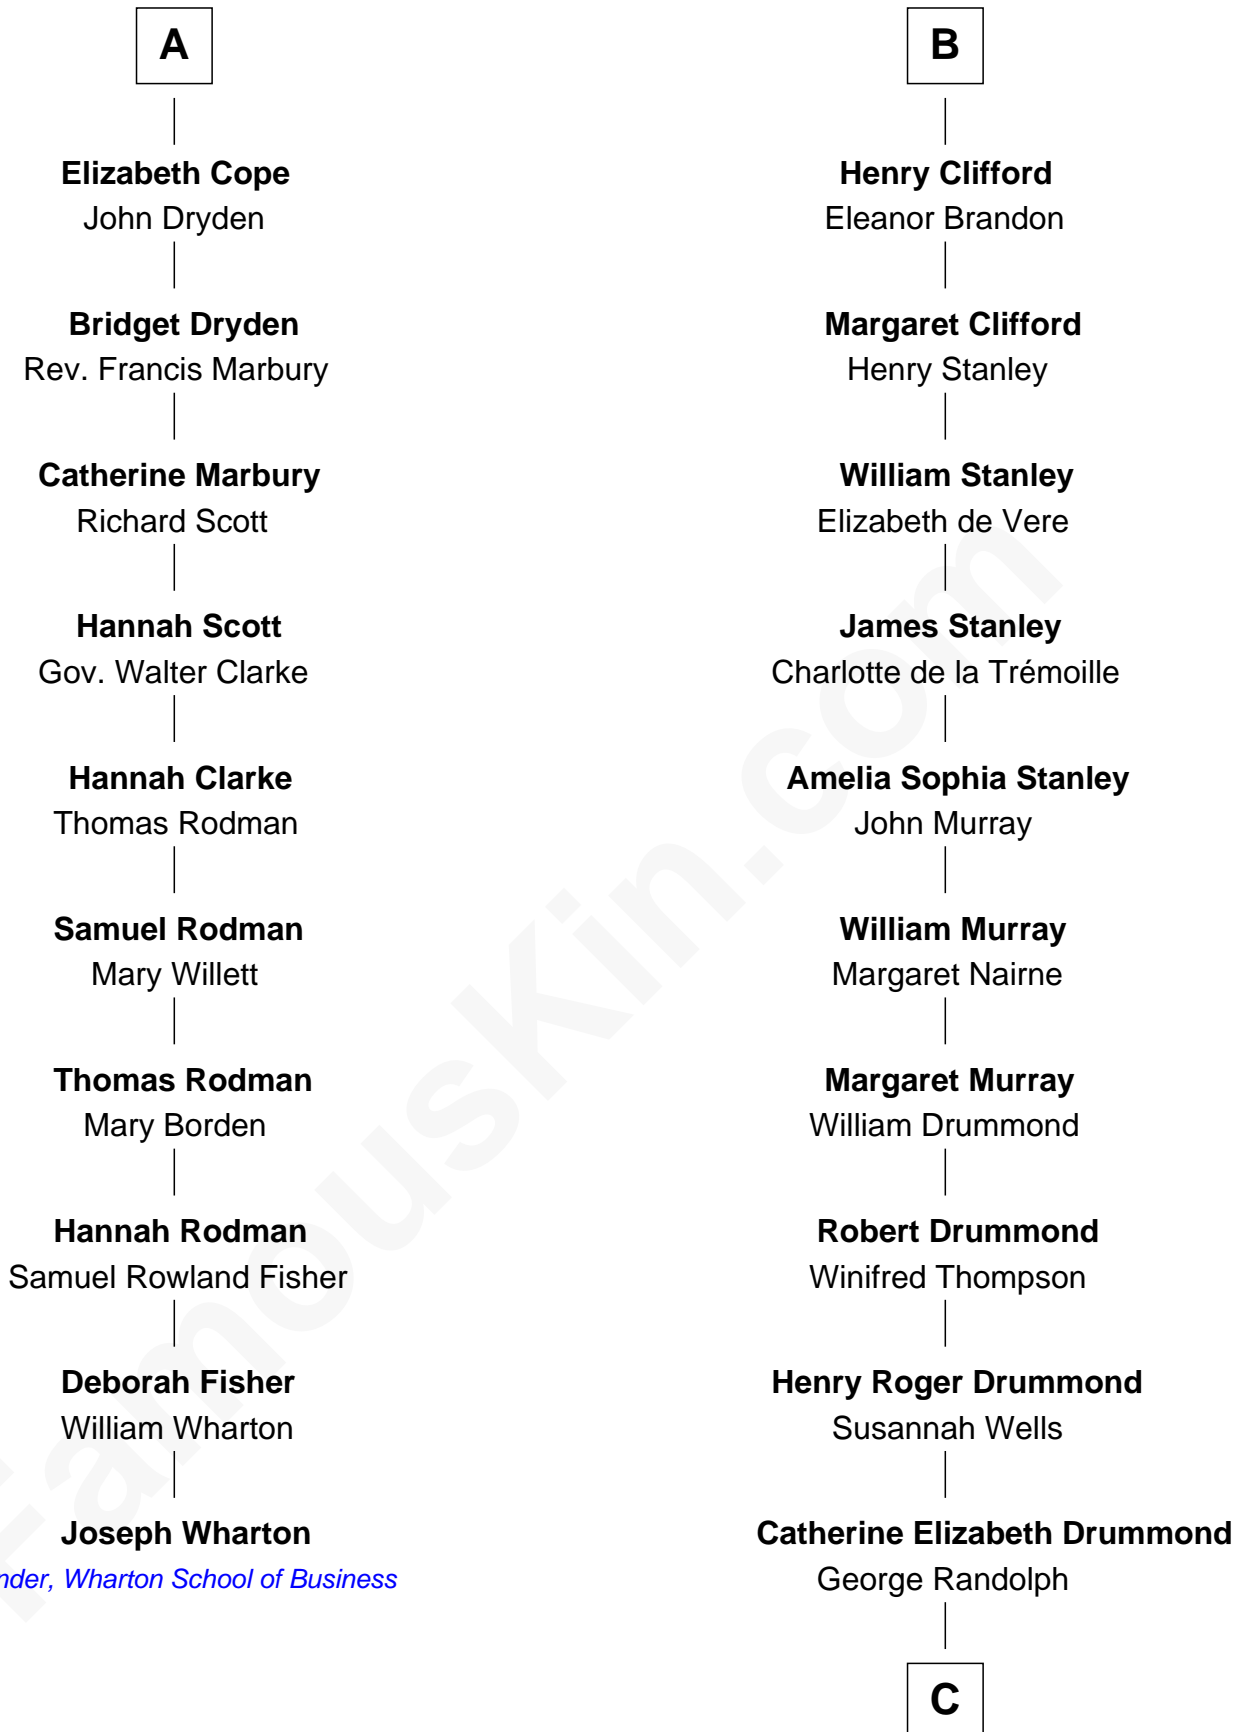

## Relationship Chart of

### Joseph Wharton

*Founder of the Wharton School of Business*

16th cousin 5 times removed of

**Hugh Grant**  
*Movie Actor*

**C**

—  
**Cyril Randolph**

Frances Selina Hervey

—  
**Felton George Randolph**

Emily Margaret Nepean

—  
**Margaret Isobel Randolph**

John Cassilis MacLean

—  
**Fynvola Susan MacLean**

James Murray Grant

—  
**Hugh Grant**

*Movie Actor*

FamousKin.com