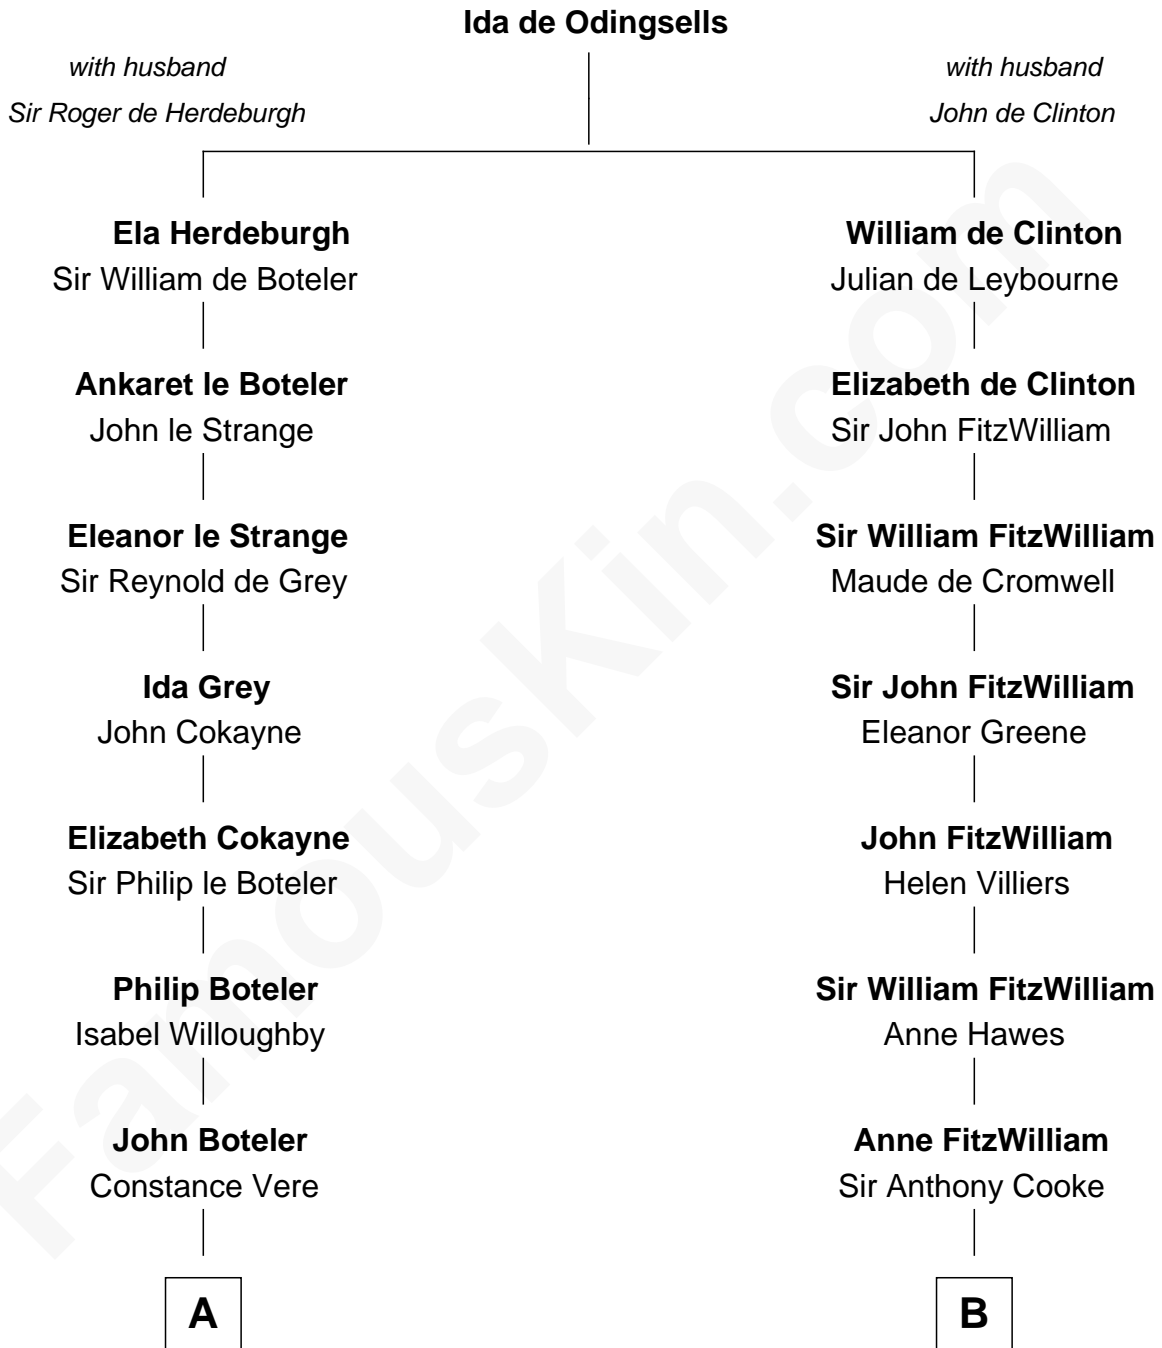

# FamousKin.com

## Relationship Chart of

### Joseph Wharton

*Founder of the Wharton School of Business*

19th cousin 2 times removed of

**Hugh Grant**  
*Movie Actor*

**C**

**Hannah Rodman**  
Samuel Rowland Fisher

**Deborah Fisher**  
William Wharton