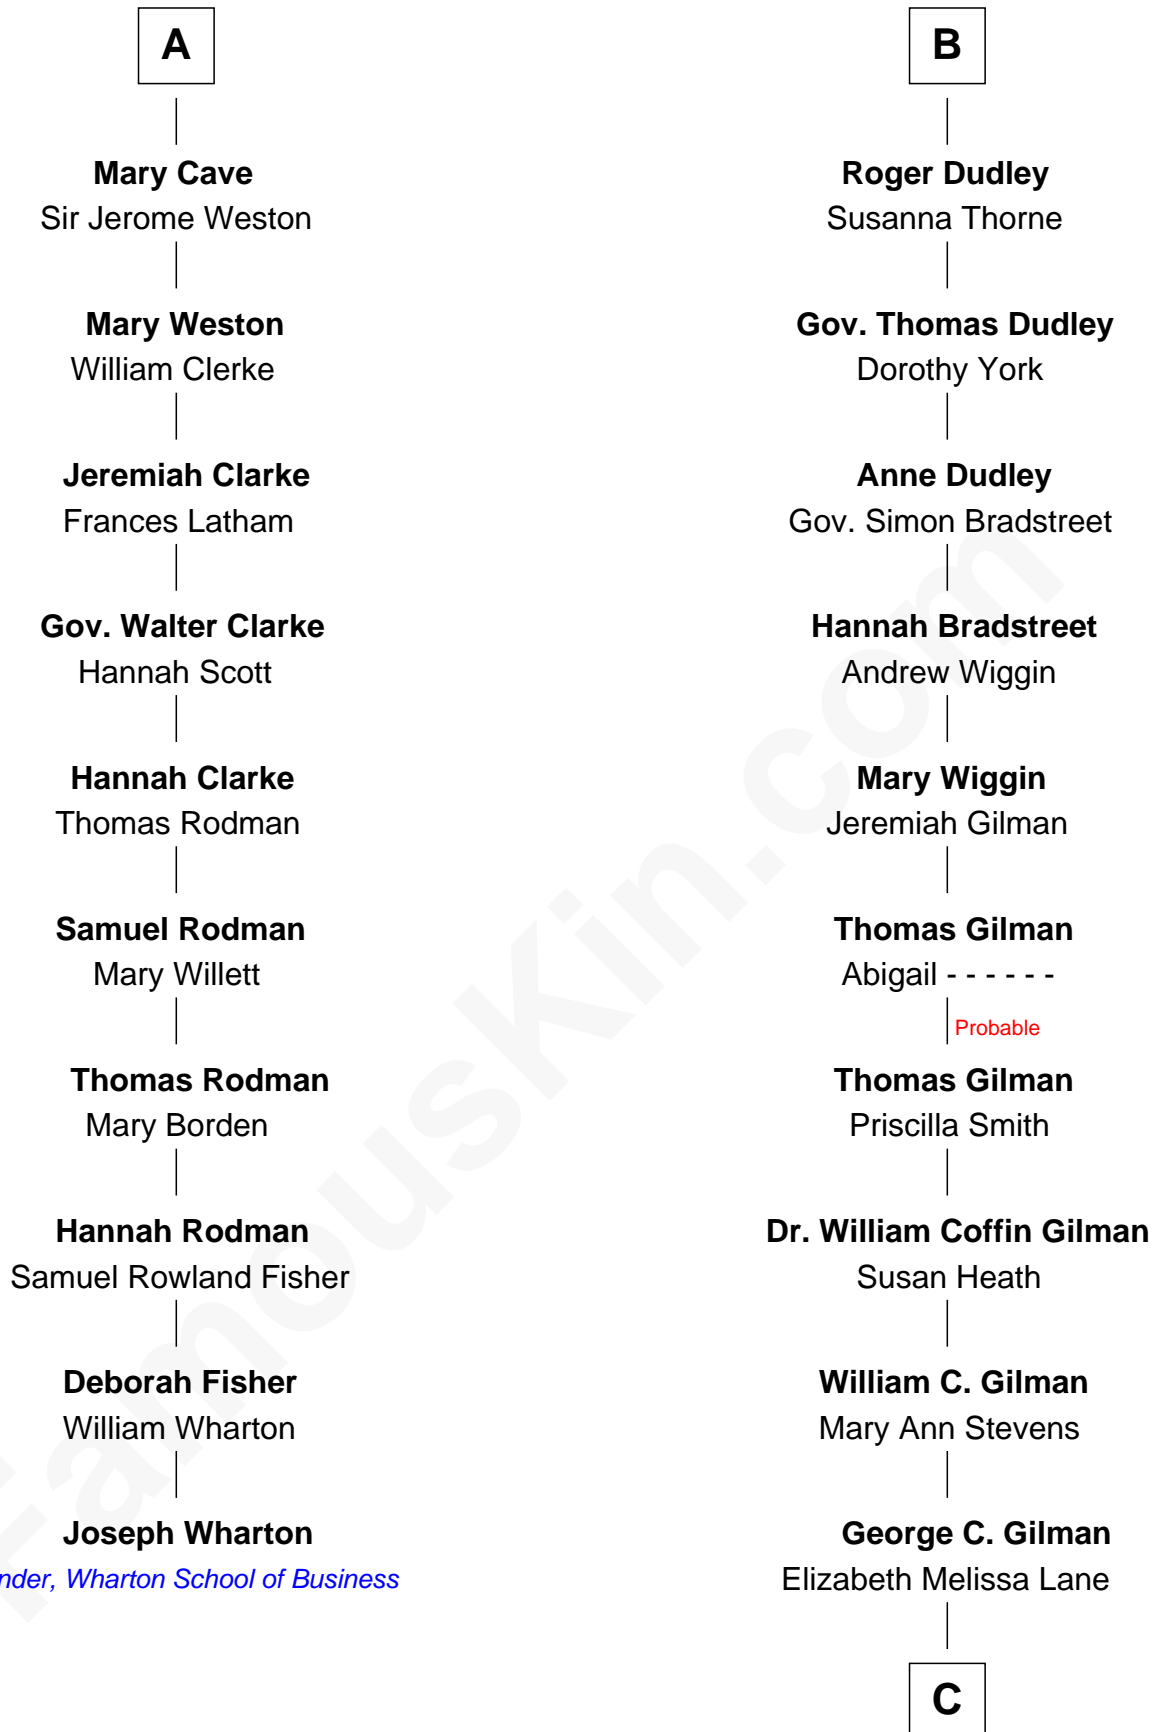

FamousKin.com

Relationship Chart of

Joseph Wharton

Founder of the Wharton School of Business

16th cousin 3 times removed of

George Hamilton
TV and Movie Actor

Sir Reynold de Grey
Eleanor le Strange

C

Lillian C. Gilman
Harry Fuller Hamilton

George William Hamilton
Anne Lucille Stevens

George Hamilton
TV and Movie Actor

FamousKin.com