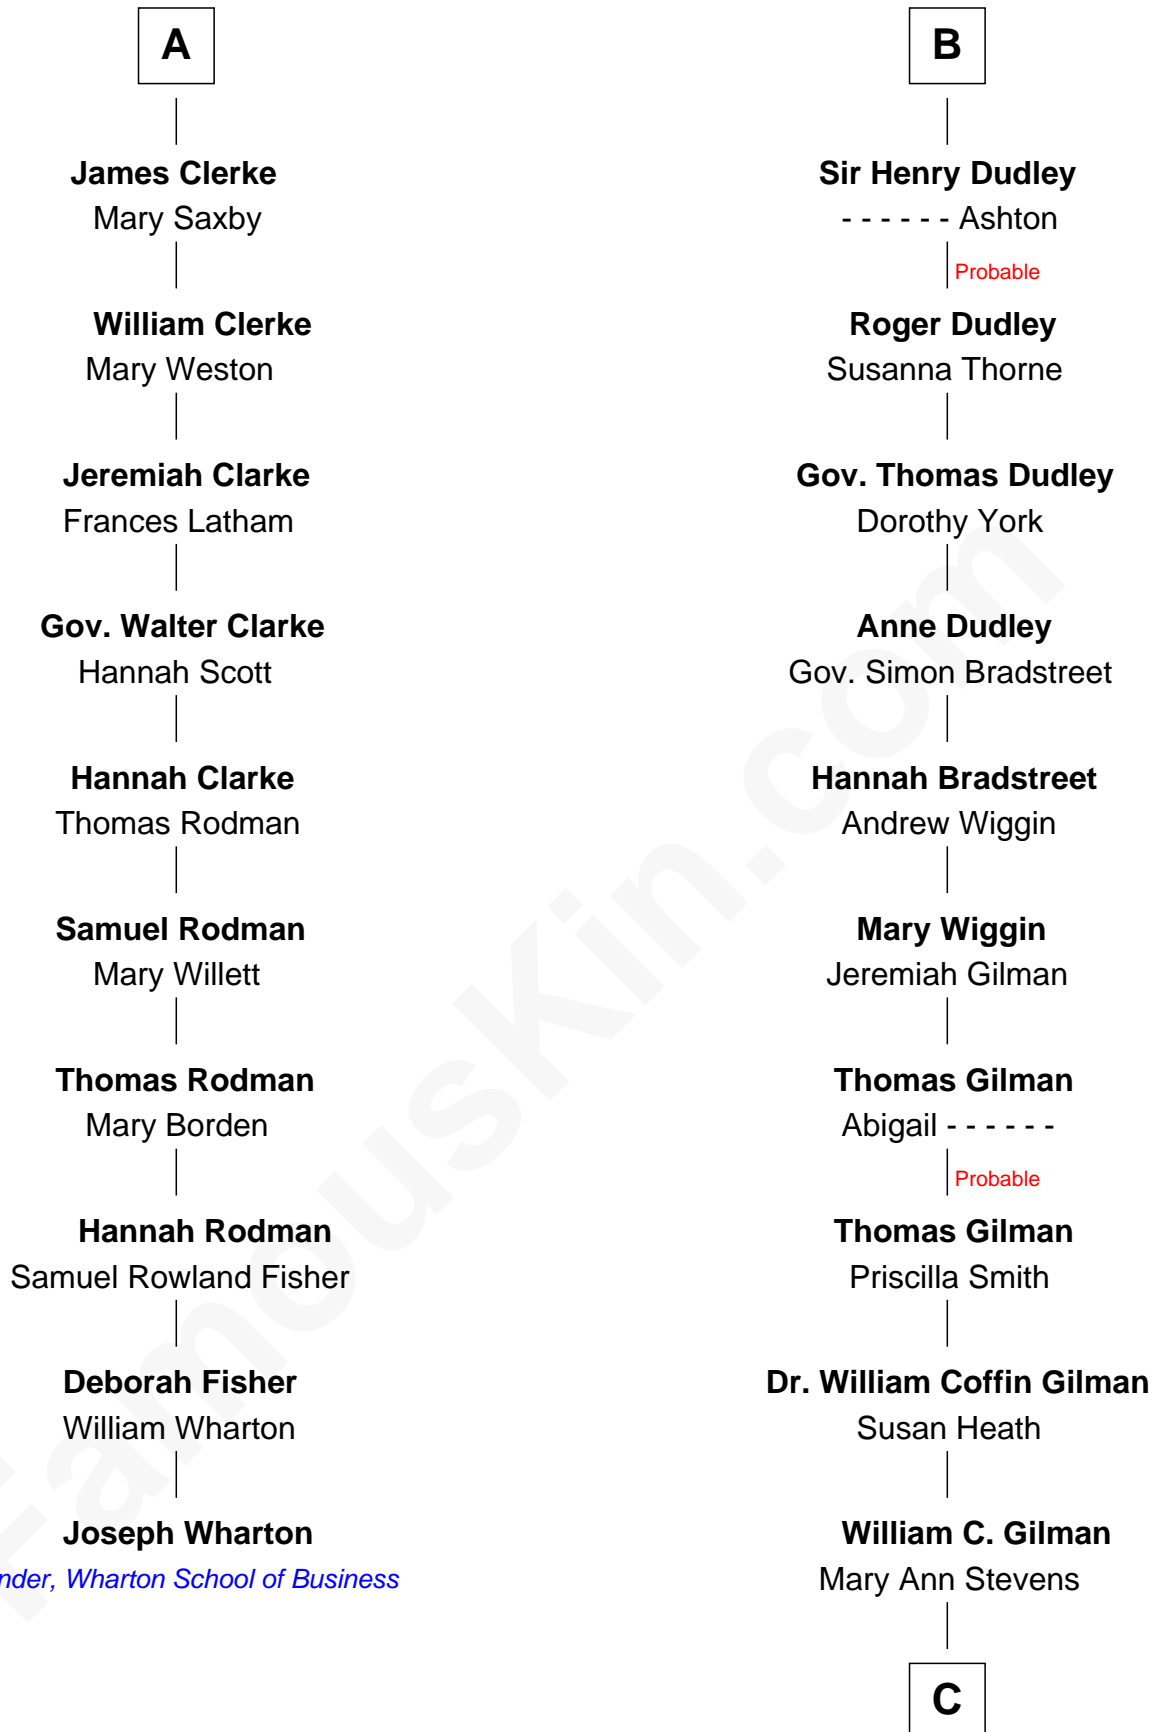

## Relationship Chart of

### Joseph Wharton

*Founder of the Wharton School of Business*

16th cousin 4 times removed of

**George Hamilton**  
*TV and Movie Actor*

**Sir William de Ros**  
Margery de Badlesmere

**C**

**George C. Gilman**  
Elizabeth Melissa Lane

**Lillian C. Gilman**  
Harry Fuller Hamilton

**George William Hamilton**  
Anne Lucille Stevens

**George Hamilton**  
*TV and Movie Actor*