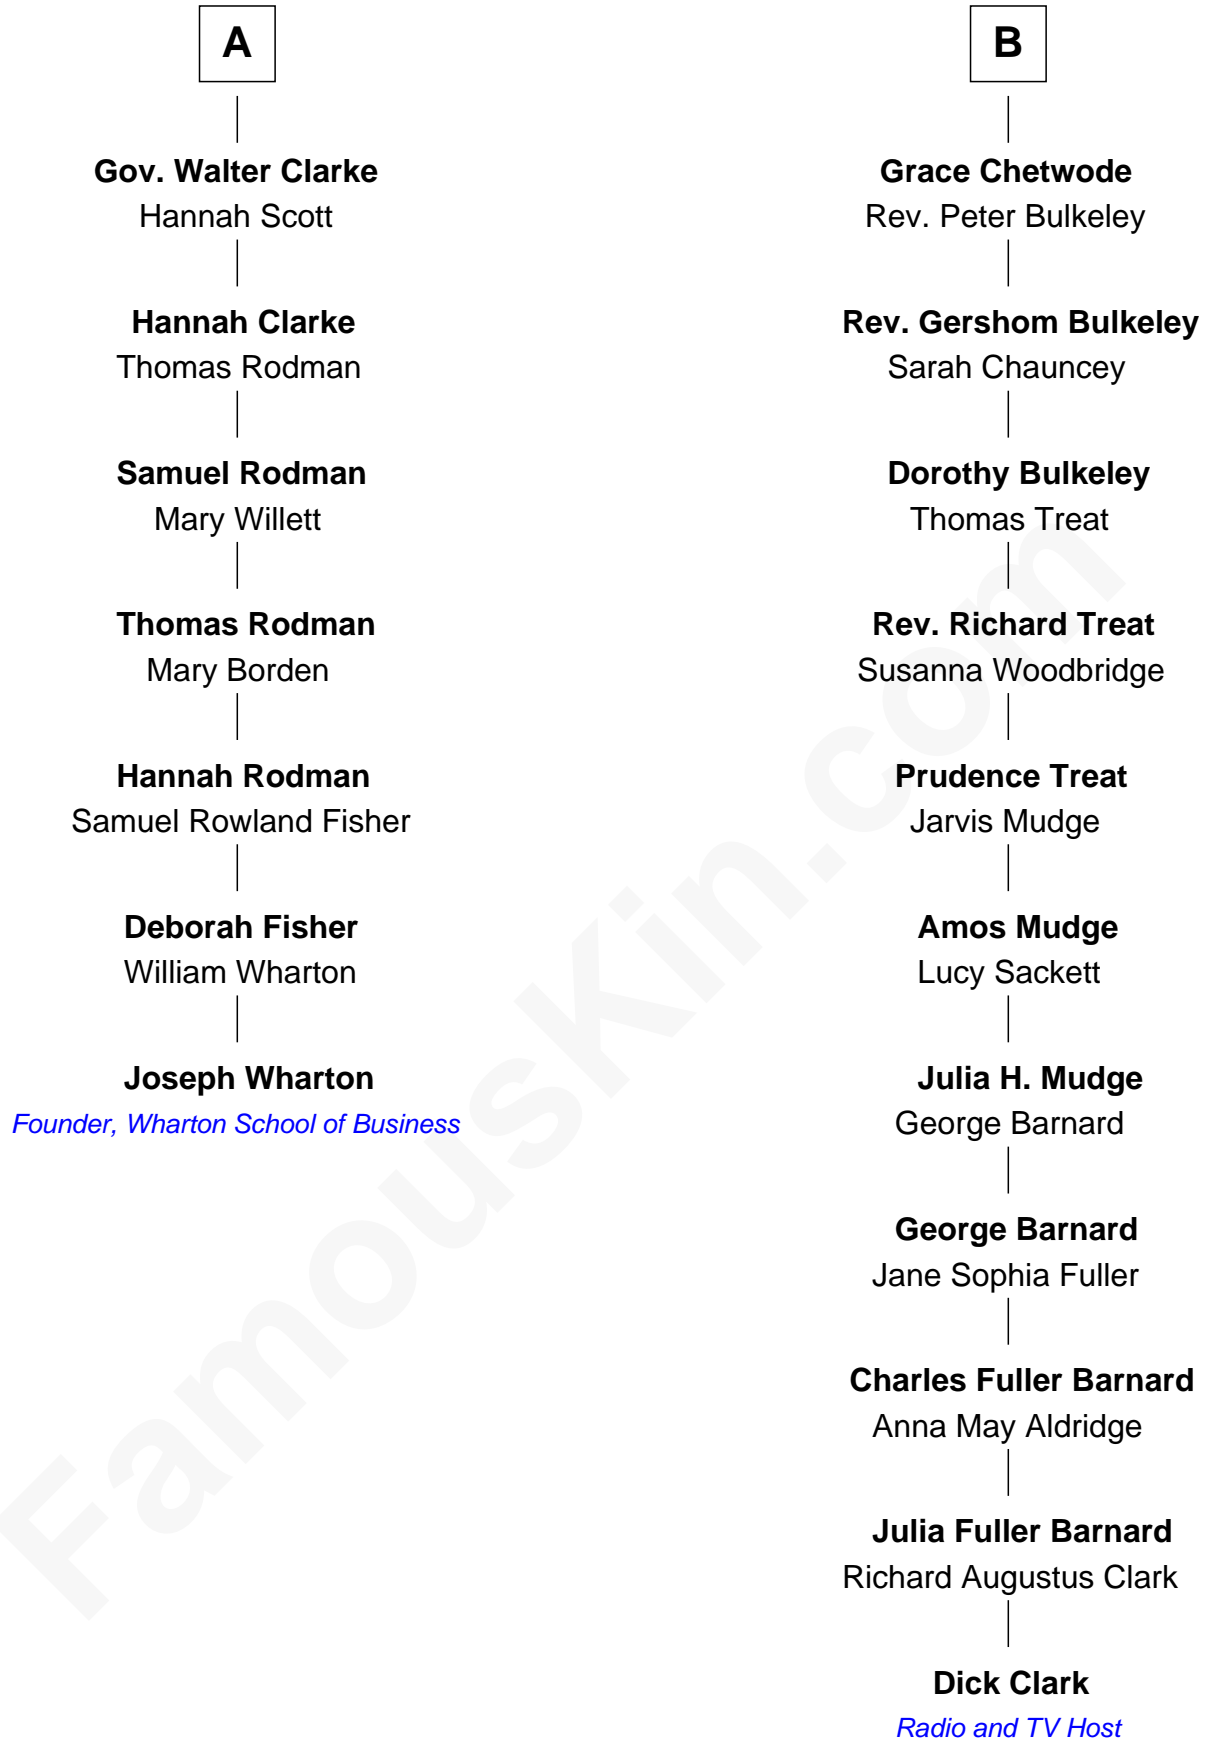

## Relationship Chart of

### Joseph Wharton

*Founder of the Wharton School of Business*

13th cousin 4 times removed of

**Dick Clark**

*Radio and TV Host*

**Sir Baldwin Freville**

Maude le Scrope

Dick Clark photo by [Alan Light](#) (CC BY 2.0)