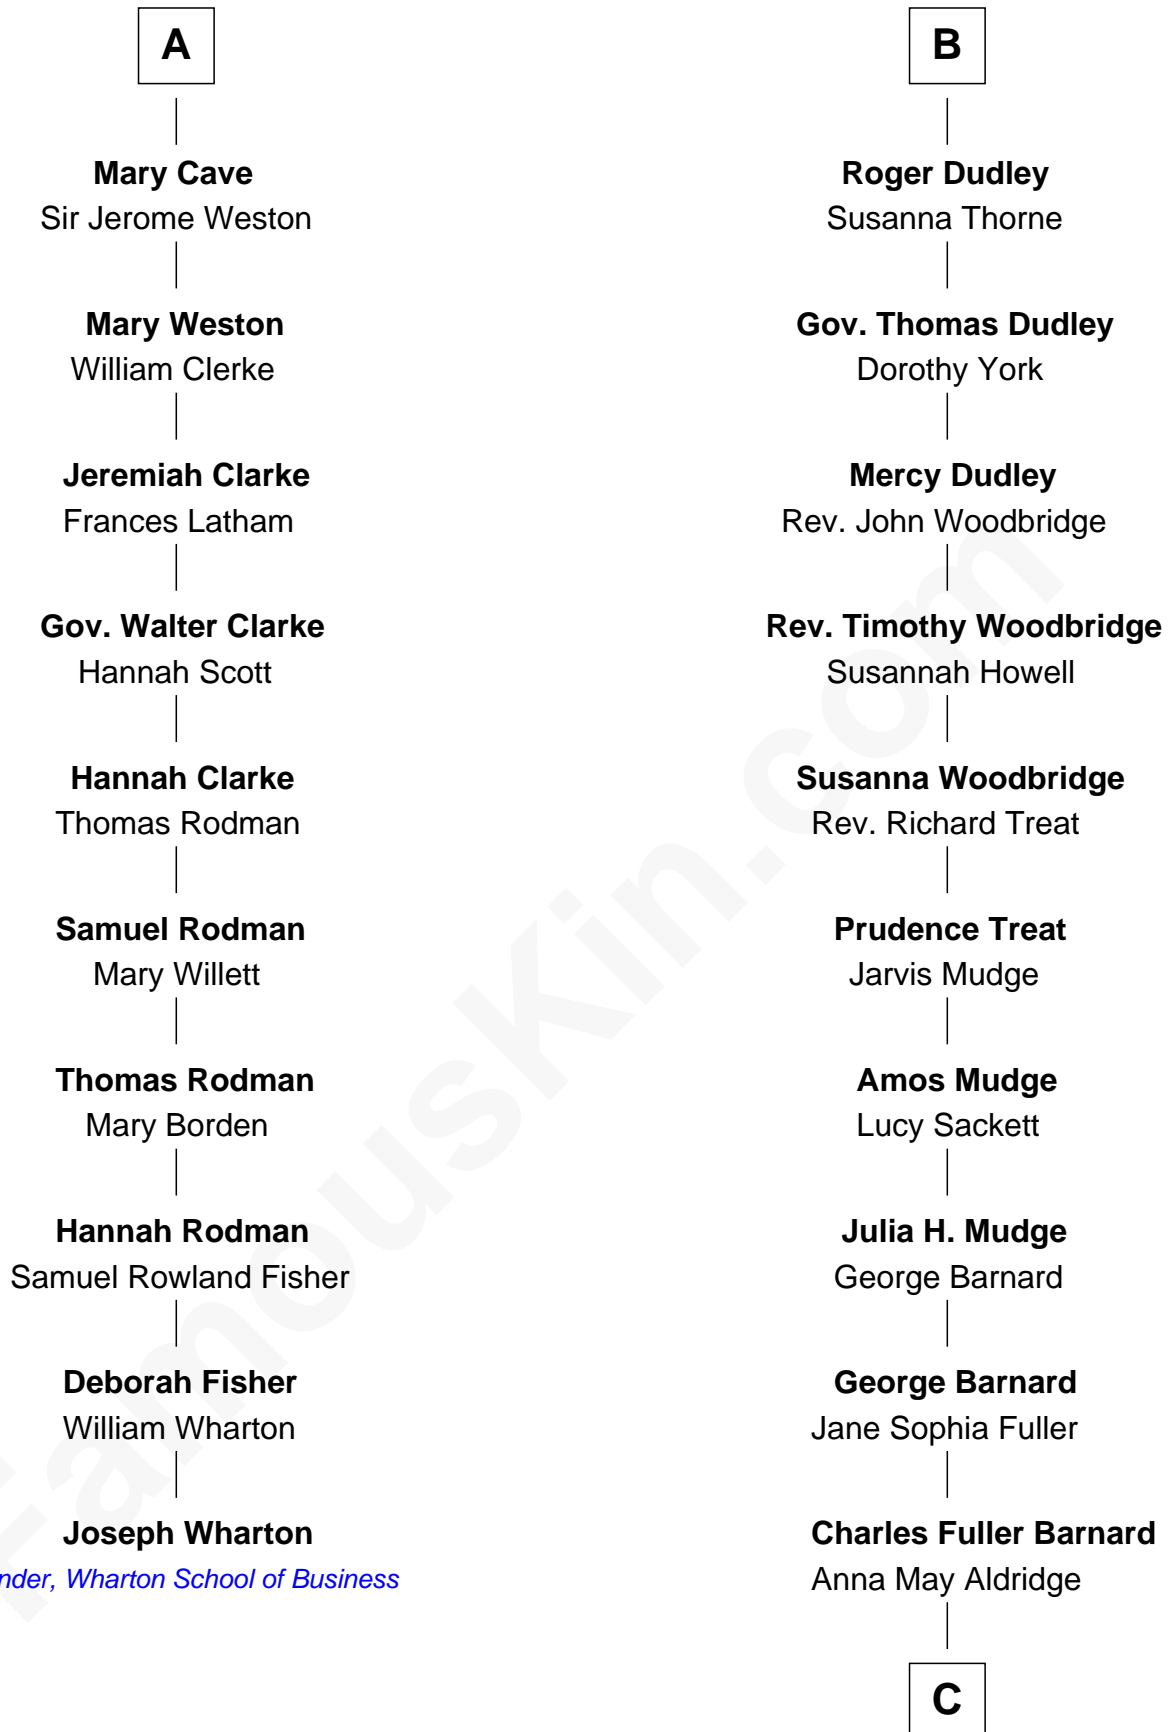

## Relationship Chart of

### Joseph Wharton

Founder of the Wharton School of Business

16th cousin 2 times removed of

**Dick Clark**

Radio and TV Host

**Sir Reynold de Grey**

Eleanor le Strange

**C**

**Julia Fuller Barnard**  
Richard Augustus Clark

**Dick Clark**  
*Radio and TV Host*

FamousKin.com