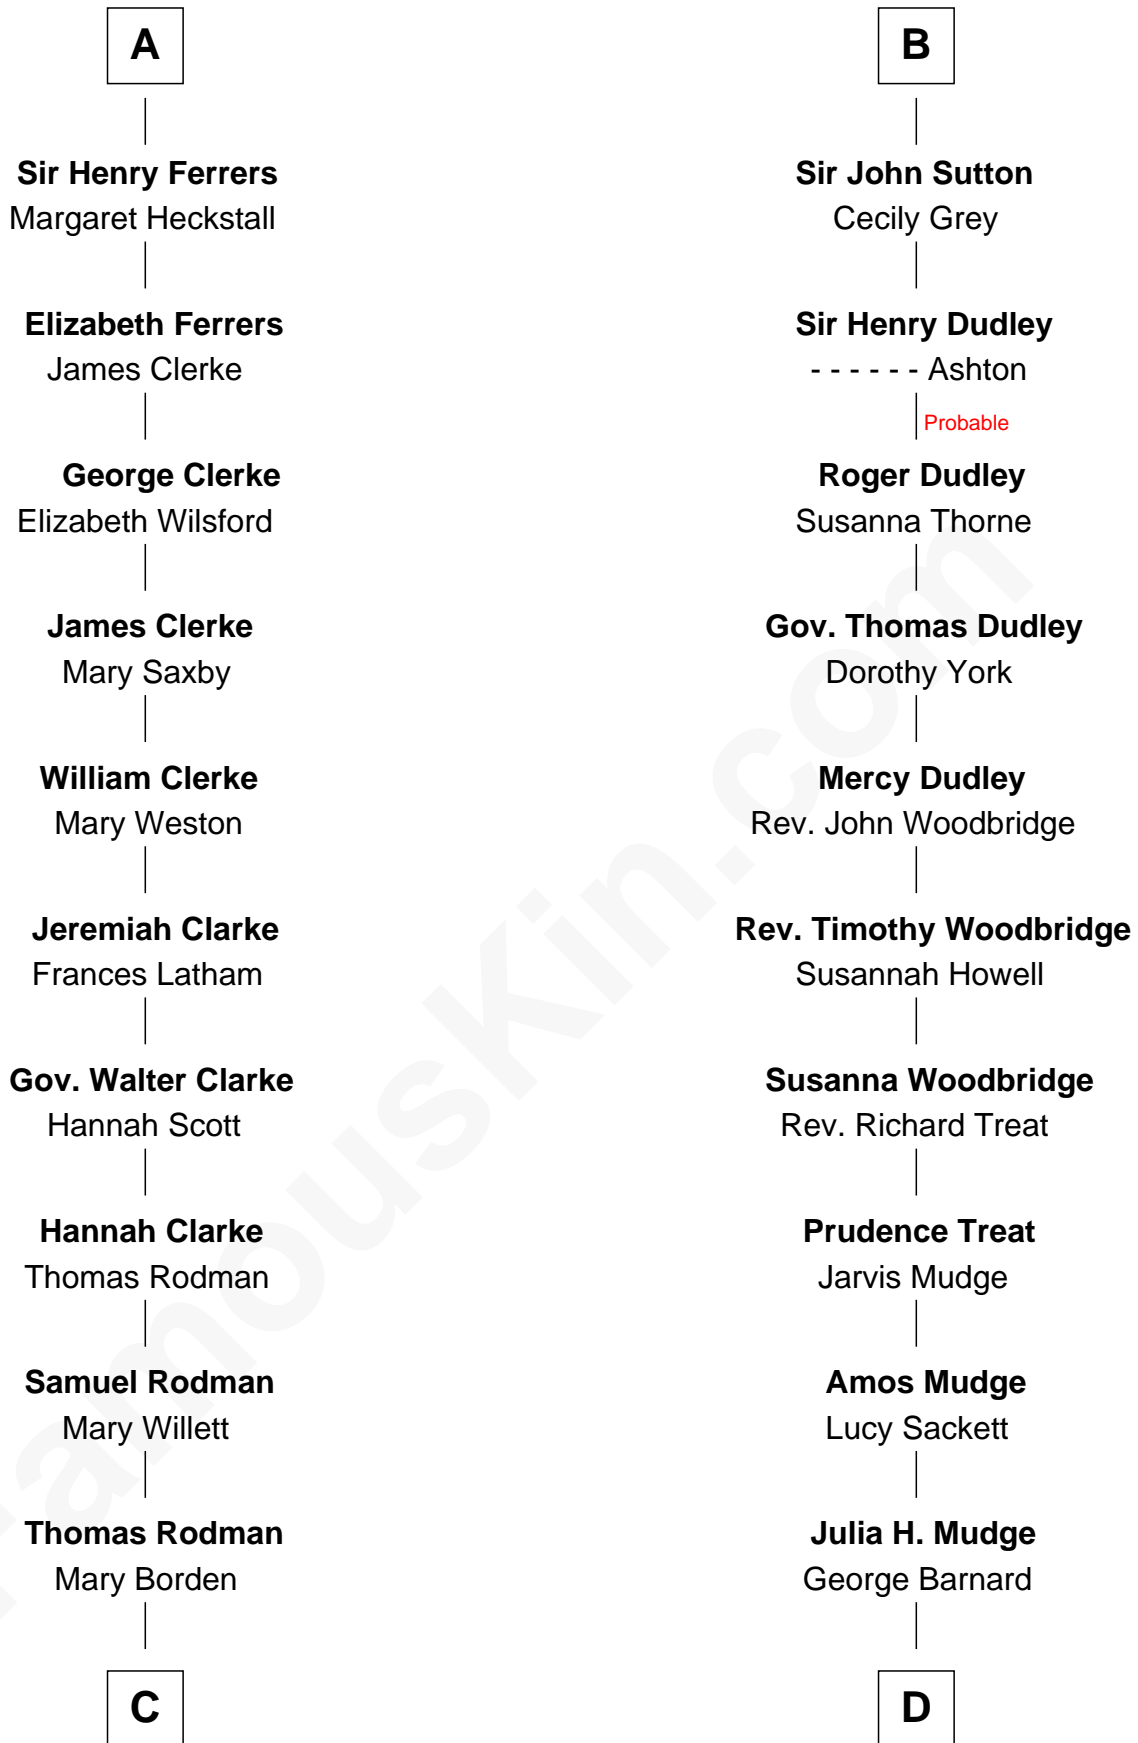

FamousKin.com

Relationship Chart of

Joseph Wharton

Founder of the Wharton School of Business

19th cousin 1 time removed of

Dick Clark

Radio and TV Host

Sir William de Ferrers

Margaret de Quincy

Sir William de Ferrers

Anne Duward

Sir William de Ferrers

de Segrave

Henry de Ferrers

Isabel de Verdun

Sir William de Ferrers

Elizabeth Berkeley

Sir John Sutton

Sir Edmund Sutton

Joyce Tiptoft

Sir Edward Sutton

Cecily Willoughby

B

C

Hannah Rodman
Samuel Rowland Fisher

Deborah Fisher
William Wharton

Joseph Wharton
Founder, Wharton School of Business

D

George Barnard
Jane Sophia Fuller

Charles Fuller Barnard
Anna May Aldridge

Julia Fuller Barnard
Richard Augustus Clark