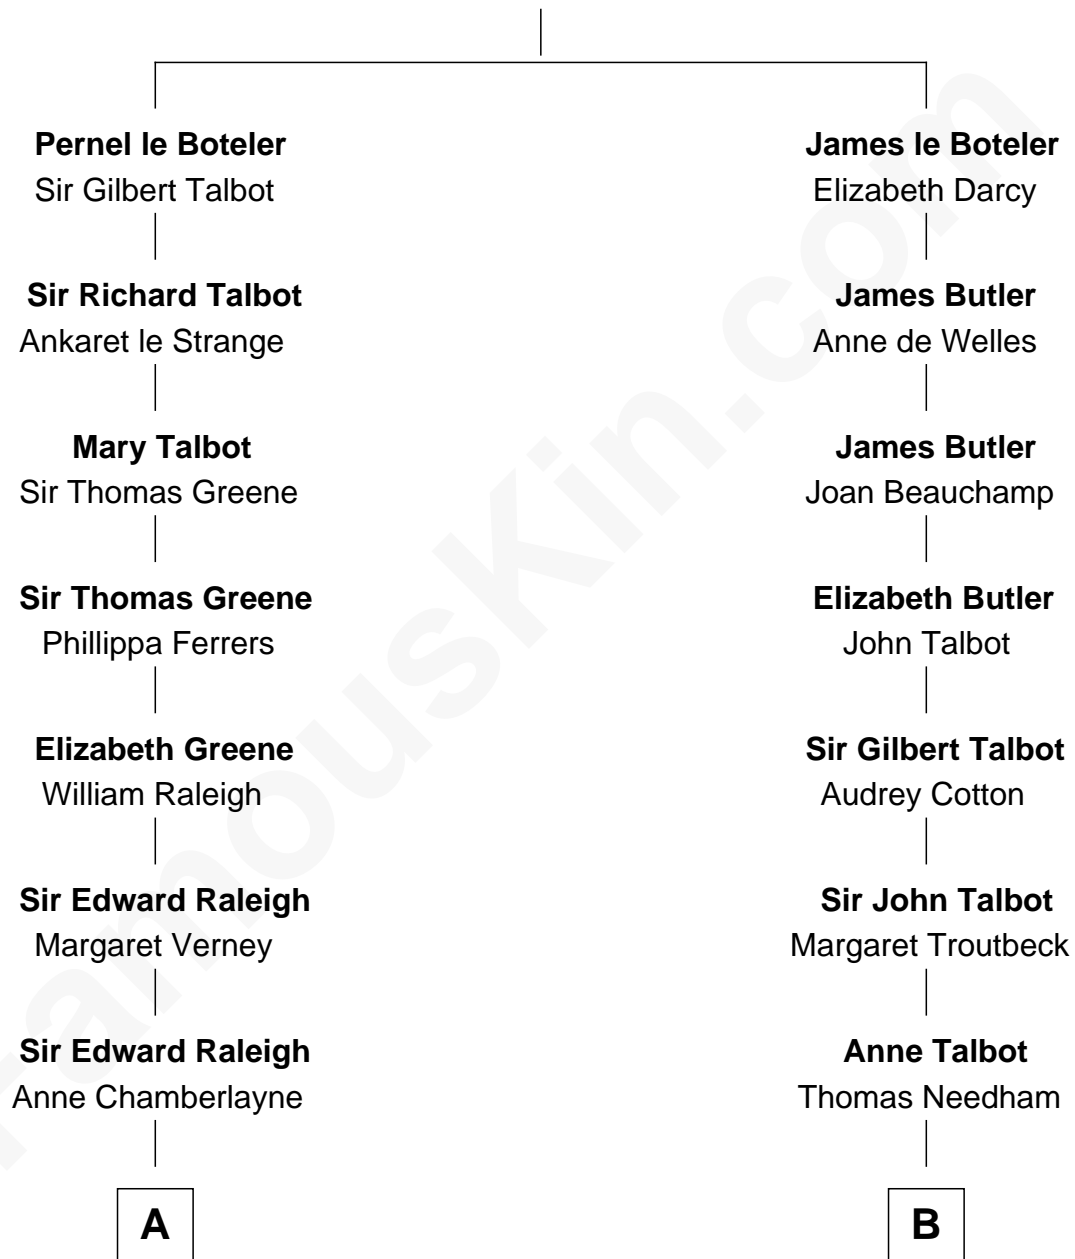

FamousKin.com

Relationship Chart of

Joseph Wharton

Founder of the Wharton School of Business

17th cousin 2 times removed of

Dick Clark

Radio and TV Host

Sir James le Boteler

Eleanor de Bohun

C

Charles Fuller Barnard

Anna May Aldridge

Julia Fuller Barnard

Richard Augustus Clark

Dick Clark

Radio and TV Host