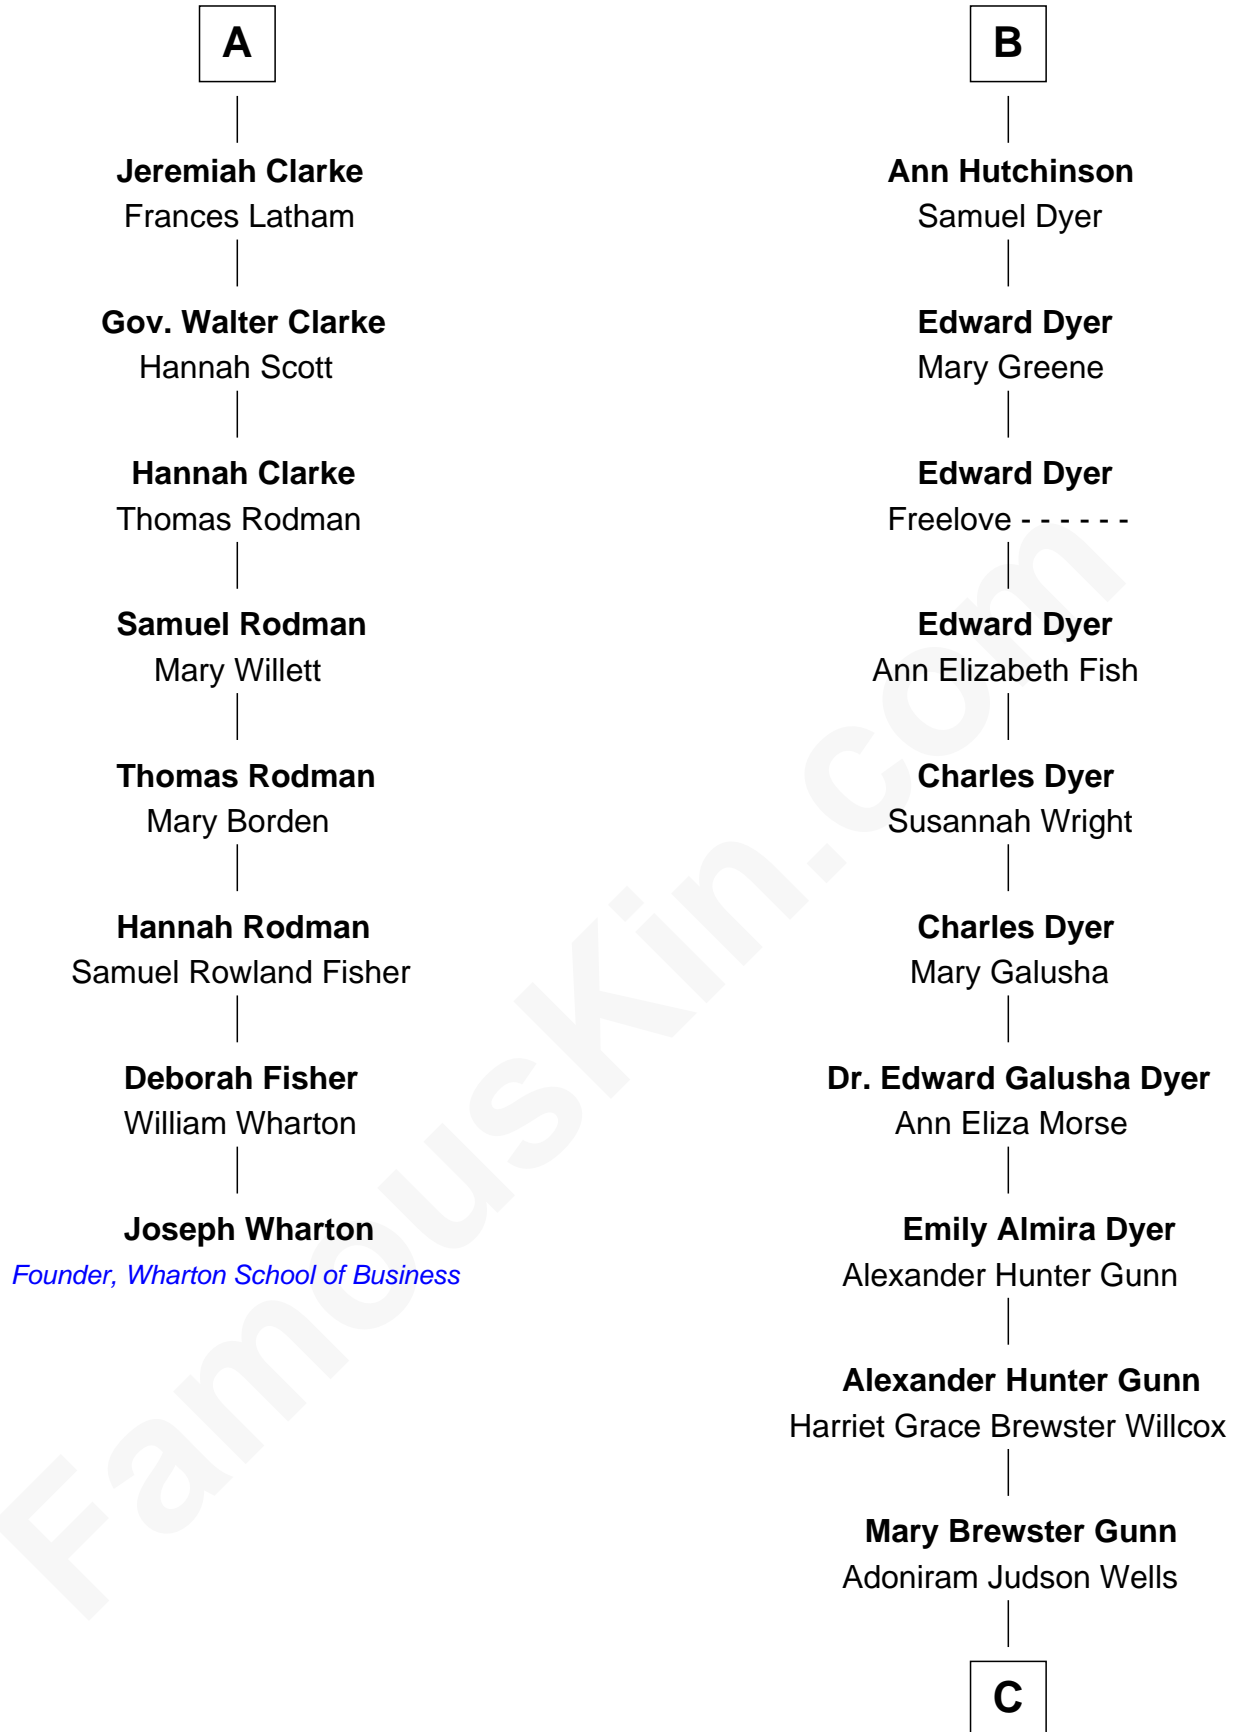

FamousKin.com

Relationship Chart of

Joseph Wharton

Founder of the Wharton School of Business

14th cousin 4 times removed of

Elisabeth Shue

TV and Movie Actress

Sir Hugh Willoughby

Margaret Freville

C

—
Anne Brewster Wells

James William Shue

—
Elisabeth Shue

TV and Movie Actress

FamousKin.com