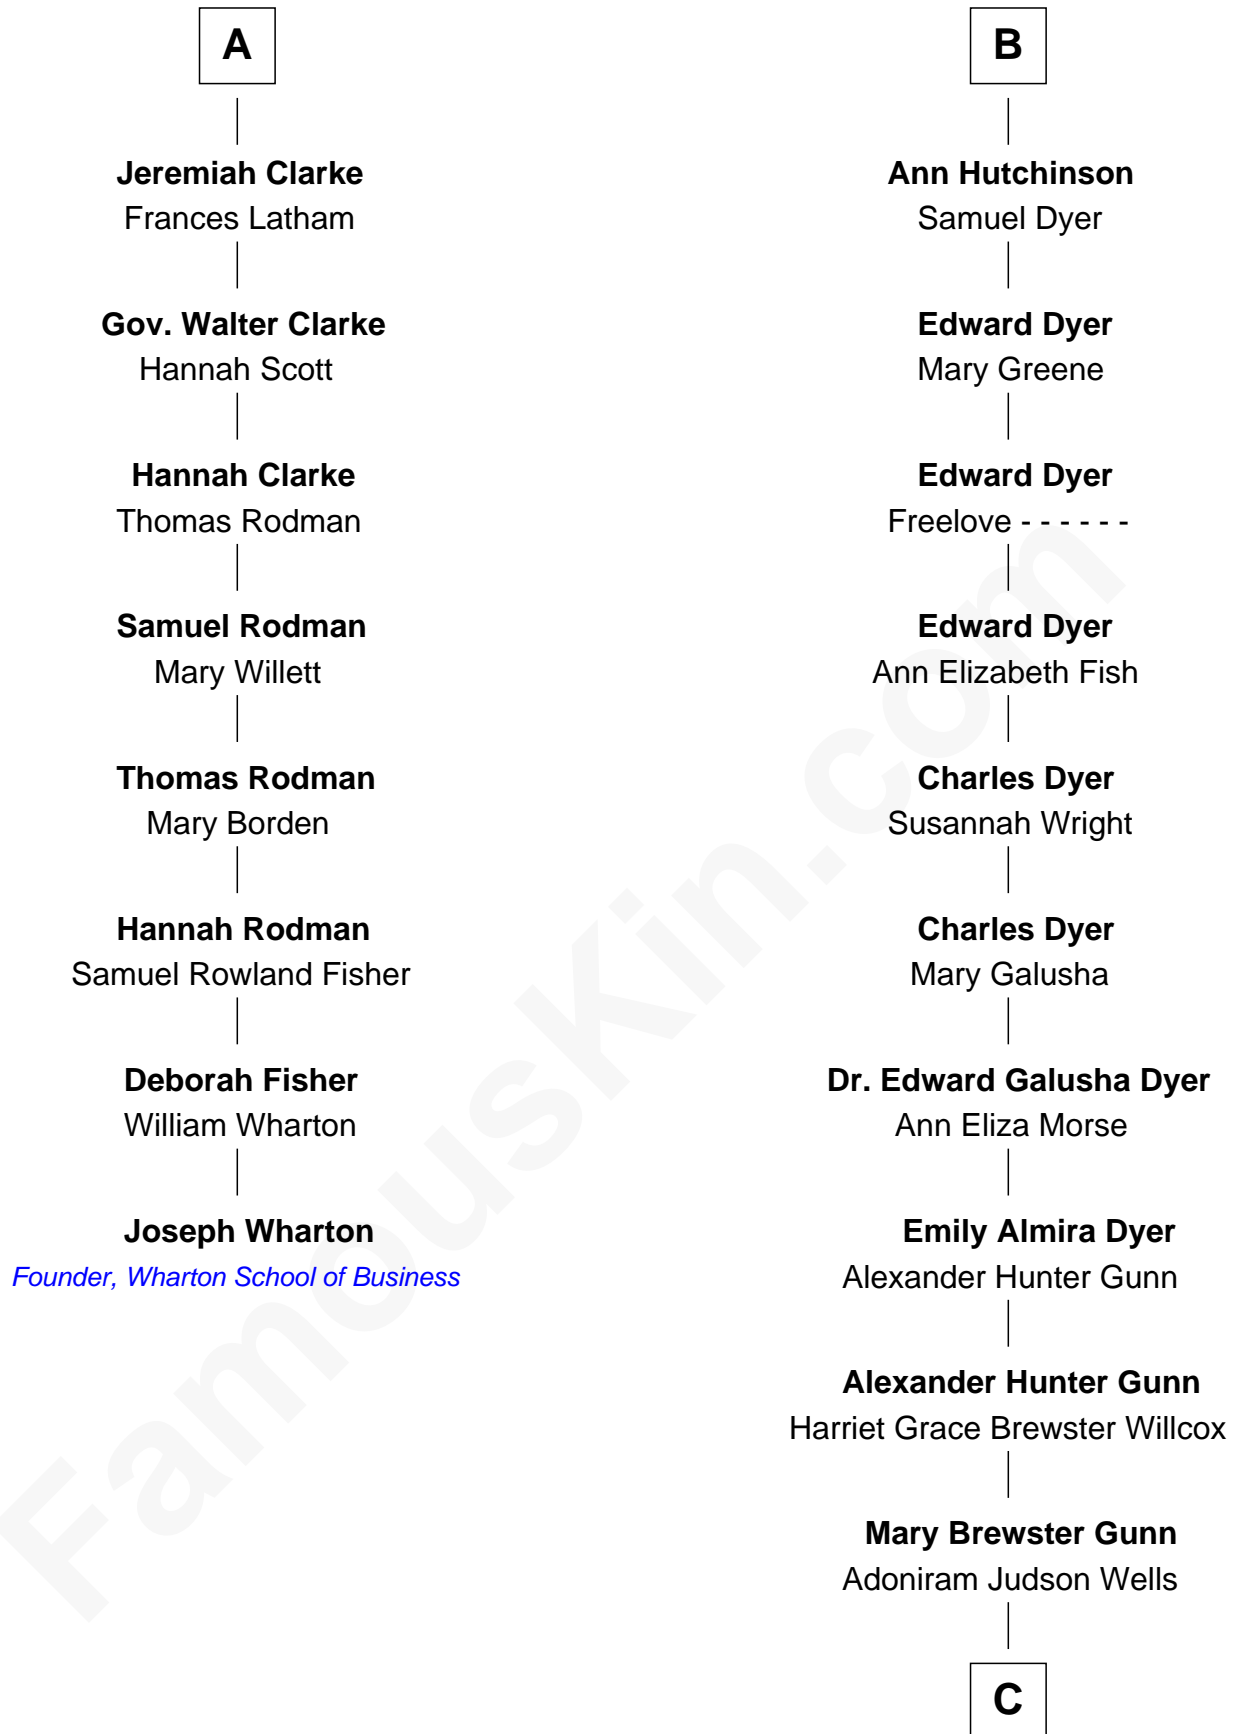

FamousKin.com

Relationship Chart of

Joseph Wharton

Founder of the Wharton School of Business

14th cousin 4 times removed of

Andrew Shue

TV Actor

Sir Hugh Willoughby

Margaret Freville

C

Anne Brewster Wells
James William Shue

Andrew Shue
TV Actor

FamousKin.com