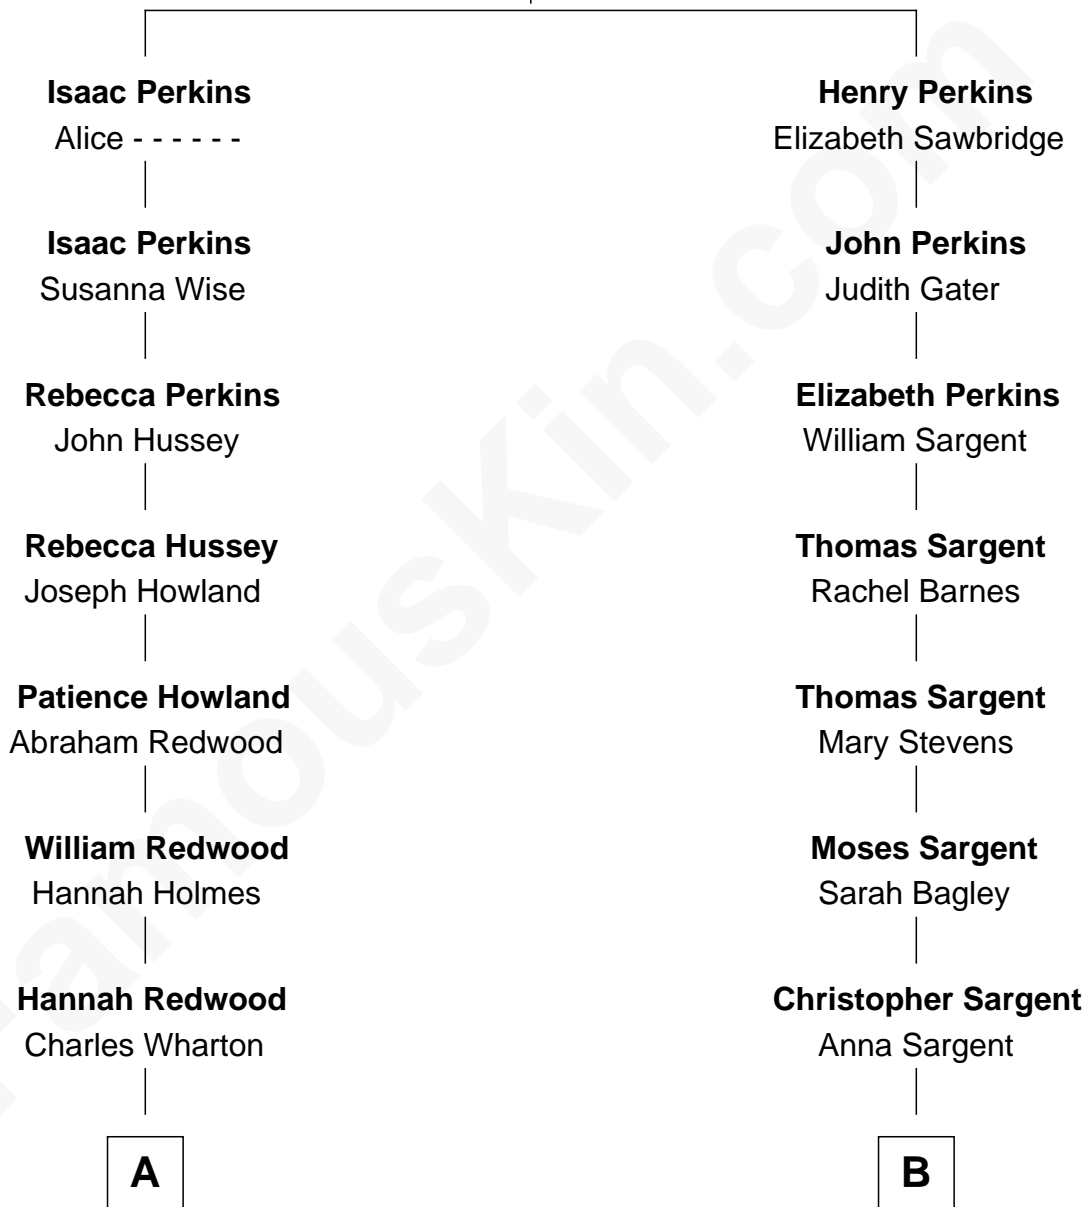

FamousKin.com

Relationship Chart of

Joseph Wharton

Founder of the Wharton School of Business

8th cousin 2 times removed of

Charles A. Pillsbury

Co-Founder of C.A. Pillsbury Co.

Thomas Perkins

Alice - - - - -

A

William Wharton
Deborah Fisher

Joseph Wharton
Founder, Wharton School of Business

B

Dorothy Sargent
Joseph Greeley

Polly Greeley
Henry Carleton

Margaret Sprague Carleton
George Alfred Pillsbury