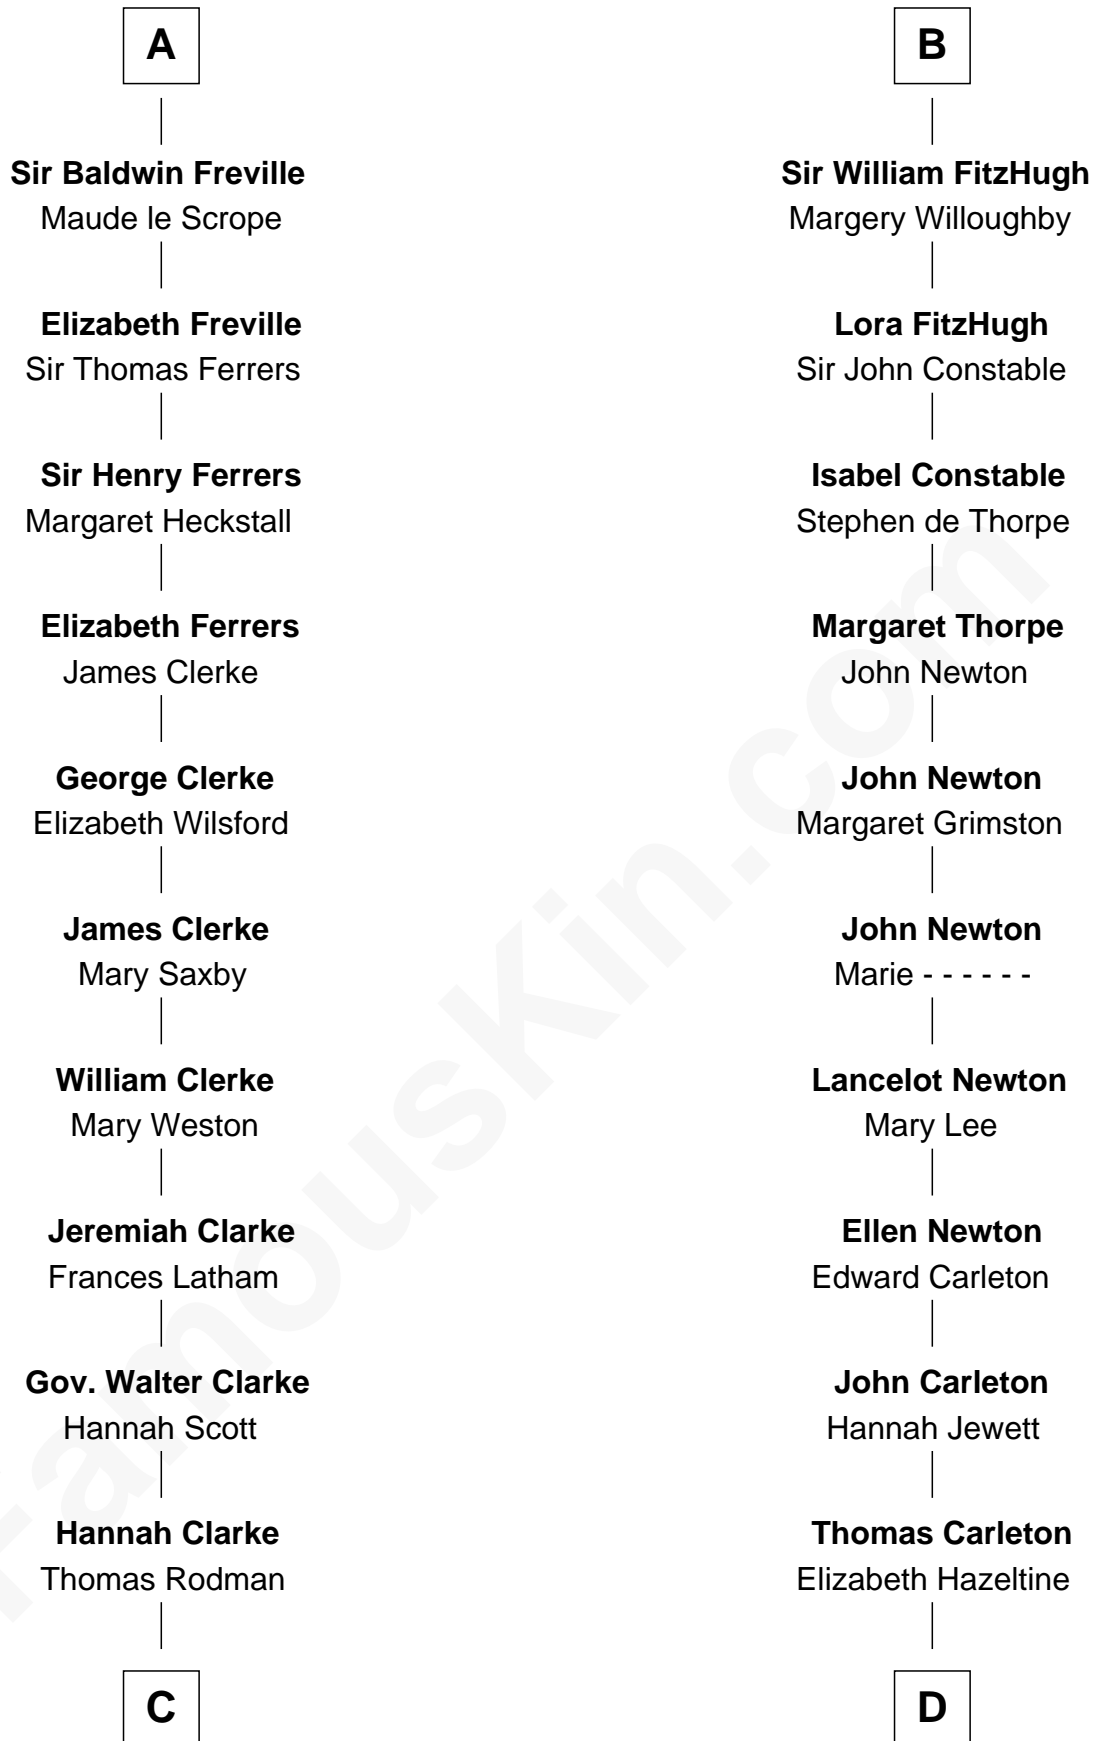

FamousKin.com

Relationship Chart of

Joseph Wharton

Founder of the Wharton School of Business

21st cousin of

Charles A. Pillsbury

Co-Founder of C.A. Pillsbury Co.

Henry II, King of England

Ida de Tony

C

Samuel Rodman

Mary Willett

Thomas Rodman

Mary Borden

Hannah Rodman

Samuel Rowland Fisher

Deborah Fisher

William Wharton

Joseph Wharton

Founder, Wharton School of Business

D

John Carleton

Hannah Platts

Moses Carleton