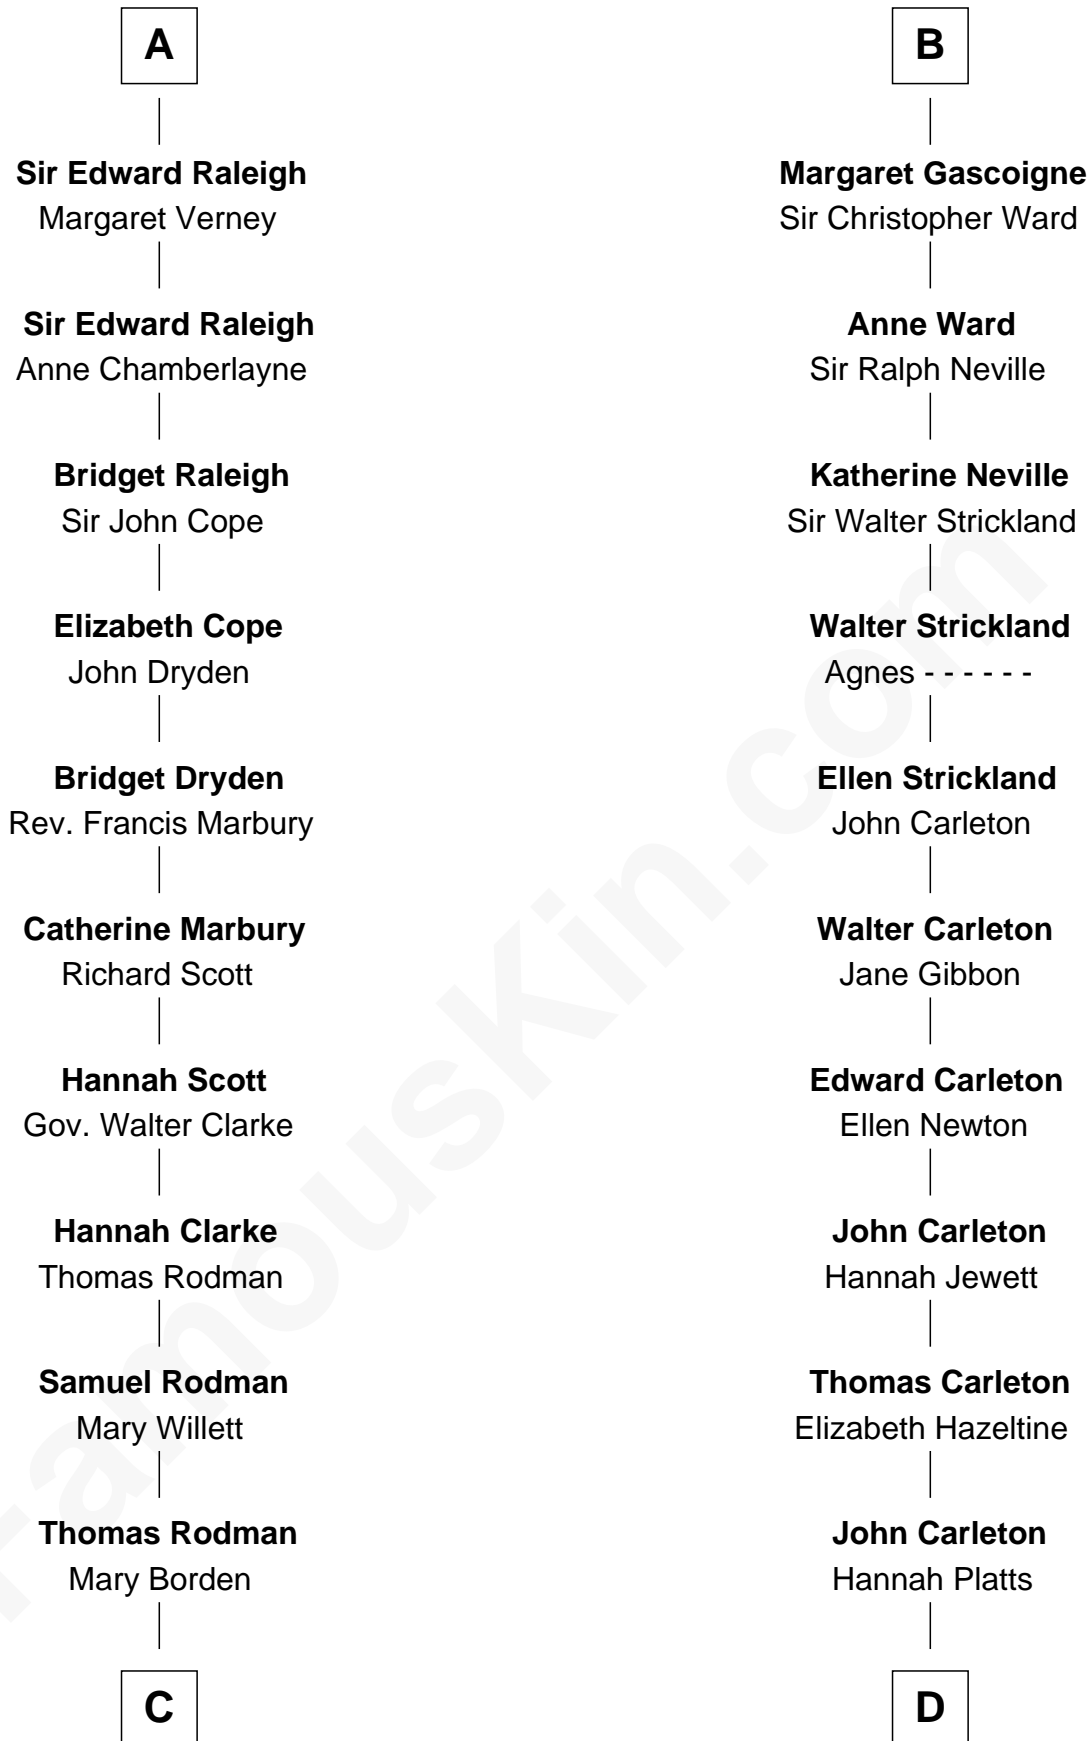

## Relationship Chart of

### Joseph Wharton

*Founder of the Wharton School of Business*

19th cousin 1 time removed of

### Charles A. Pillsbury

*Co-Founder of C.A. Pillsbury Co.*

**C**

**Hannah Rodman**  
Samuel Rowland Fisher

**Deborah Fisher**  
William Wharton

**Joseph Wharton**  
*Founder, Wharton School of Business*

**D**