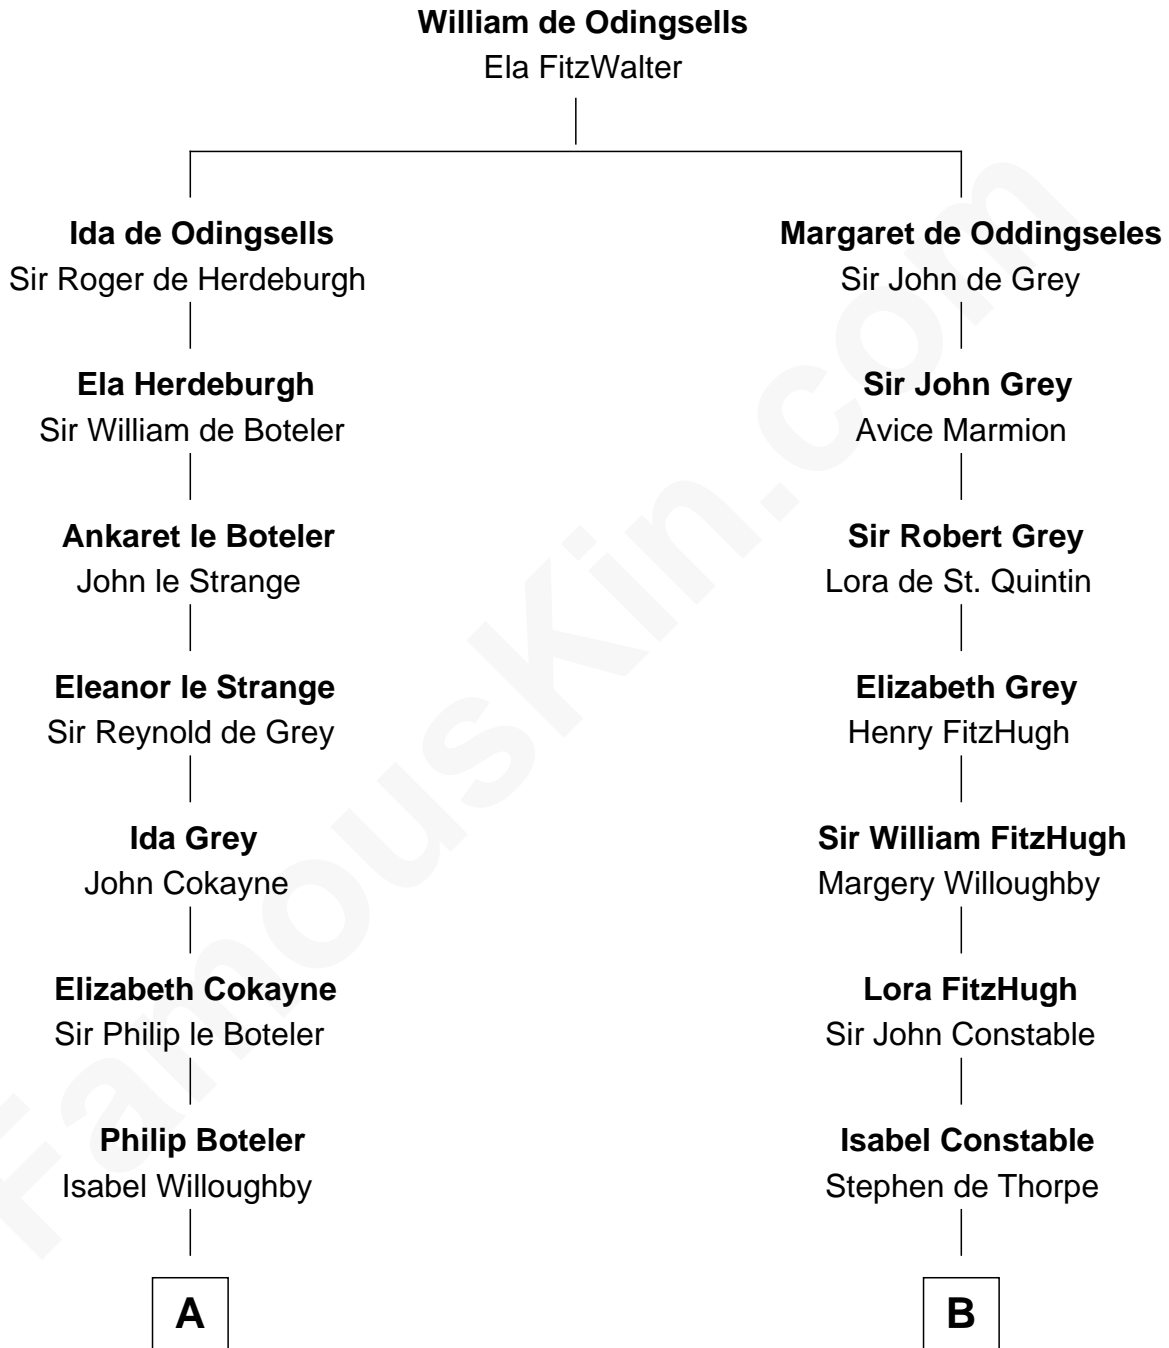

FamousKin.com

Relationship Chart of

Joseph Wharton

Founder of the Wharton School of Business

18th cousin 2 times removed of

Charles A. Pillsbury

Co-Founder of C.A. Pillsbury Co.

C

Thomas Rodman

Mary Borden

Hannah Rodman

Samuel Rowland Fisher

Deborah Fisher

William Wharton

Joseph Wharton

Founder, Wharton School of Business