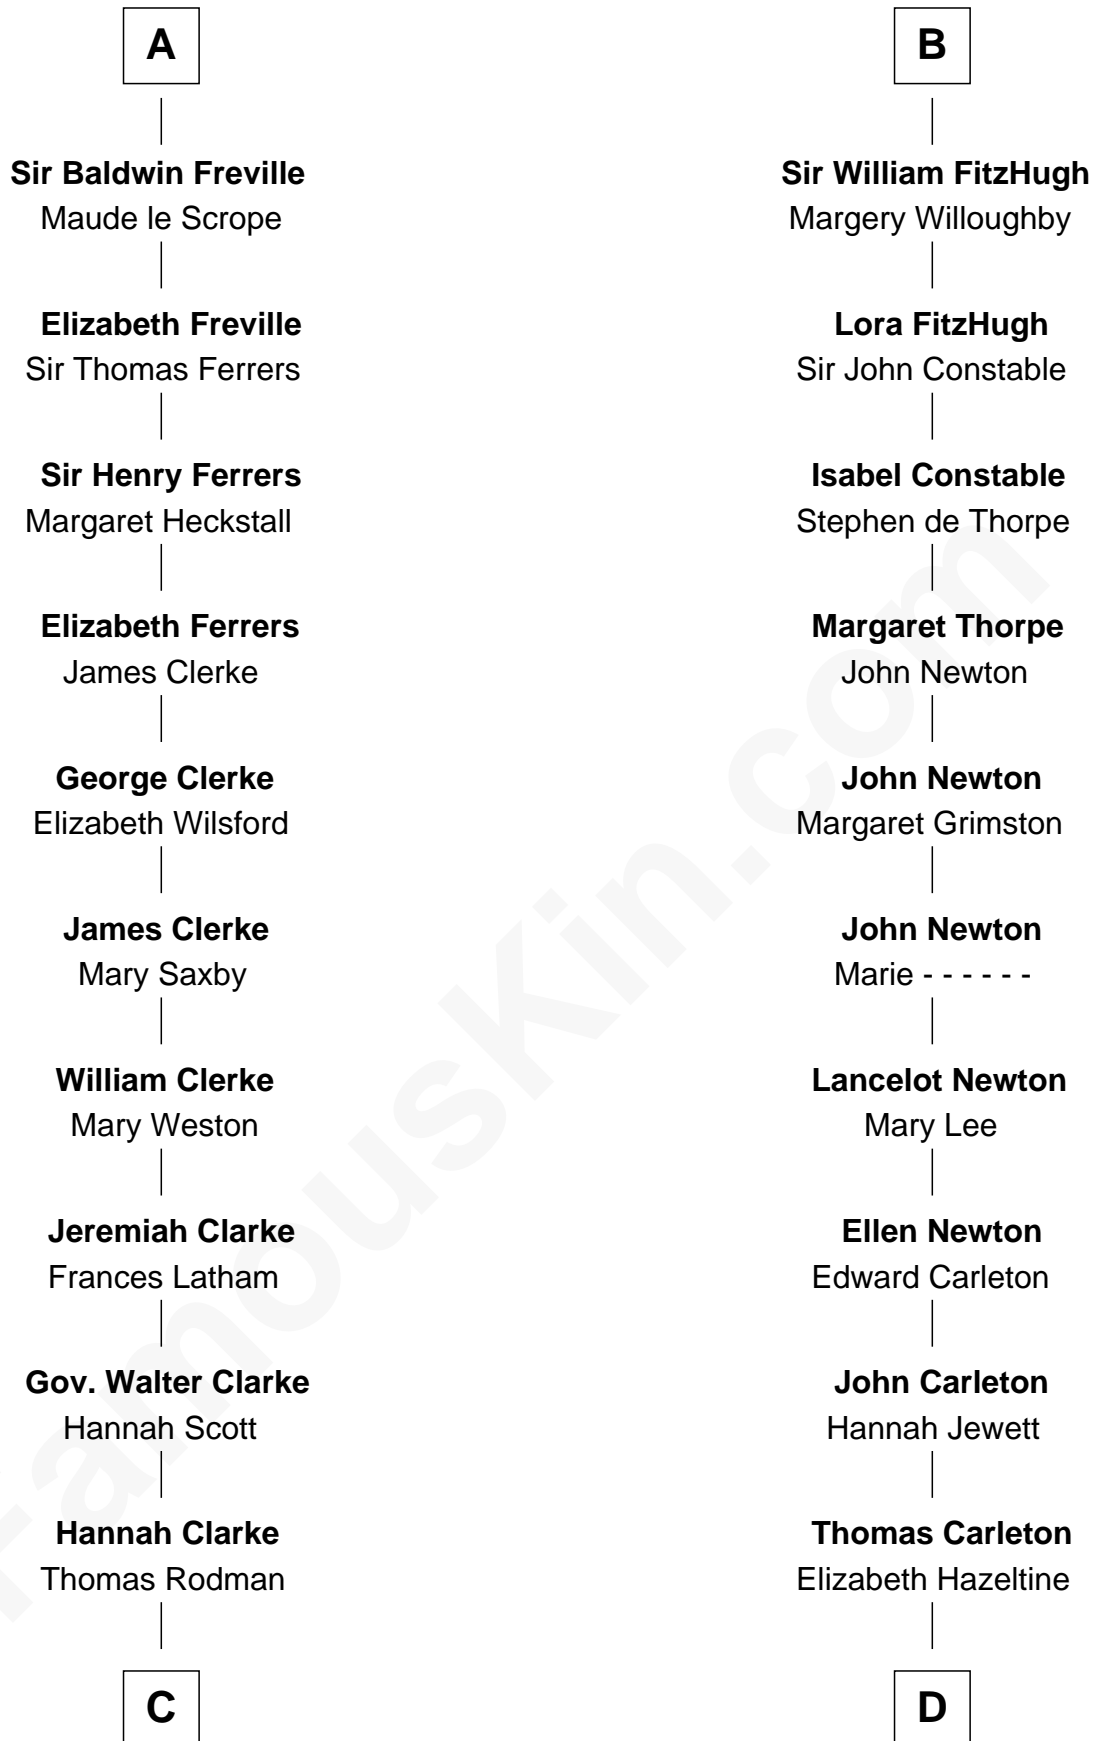

FamousKin.com

Relationship Chart of

Joseph Wharton

Founder of the Wharton School of Business

21st cousin of

Charles A. Pillsbury

Co-Founder of C.A. Pillsbury Co.

C

Samuel Rodman

Mary Willett

Thomas Rodman

Mary Borden

Hannah Rodman

Samuel Rowland Fisher

Deborah Fisher

William Wharton

Joseph Wharton

Founder, Wharton School of Business

D

John Carleton

Hannah Platts

Moses Carleton

Margaret Sprake

Henry Carleton