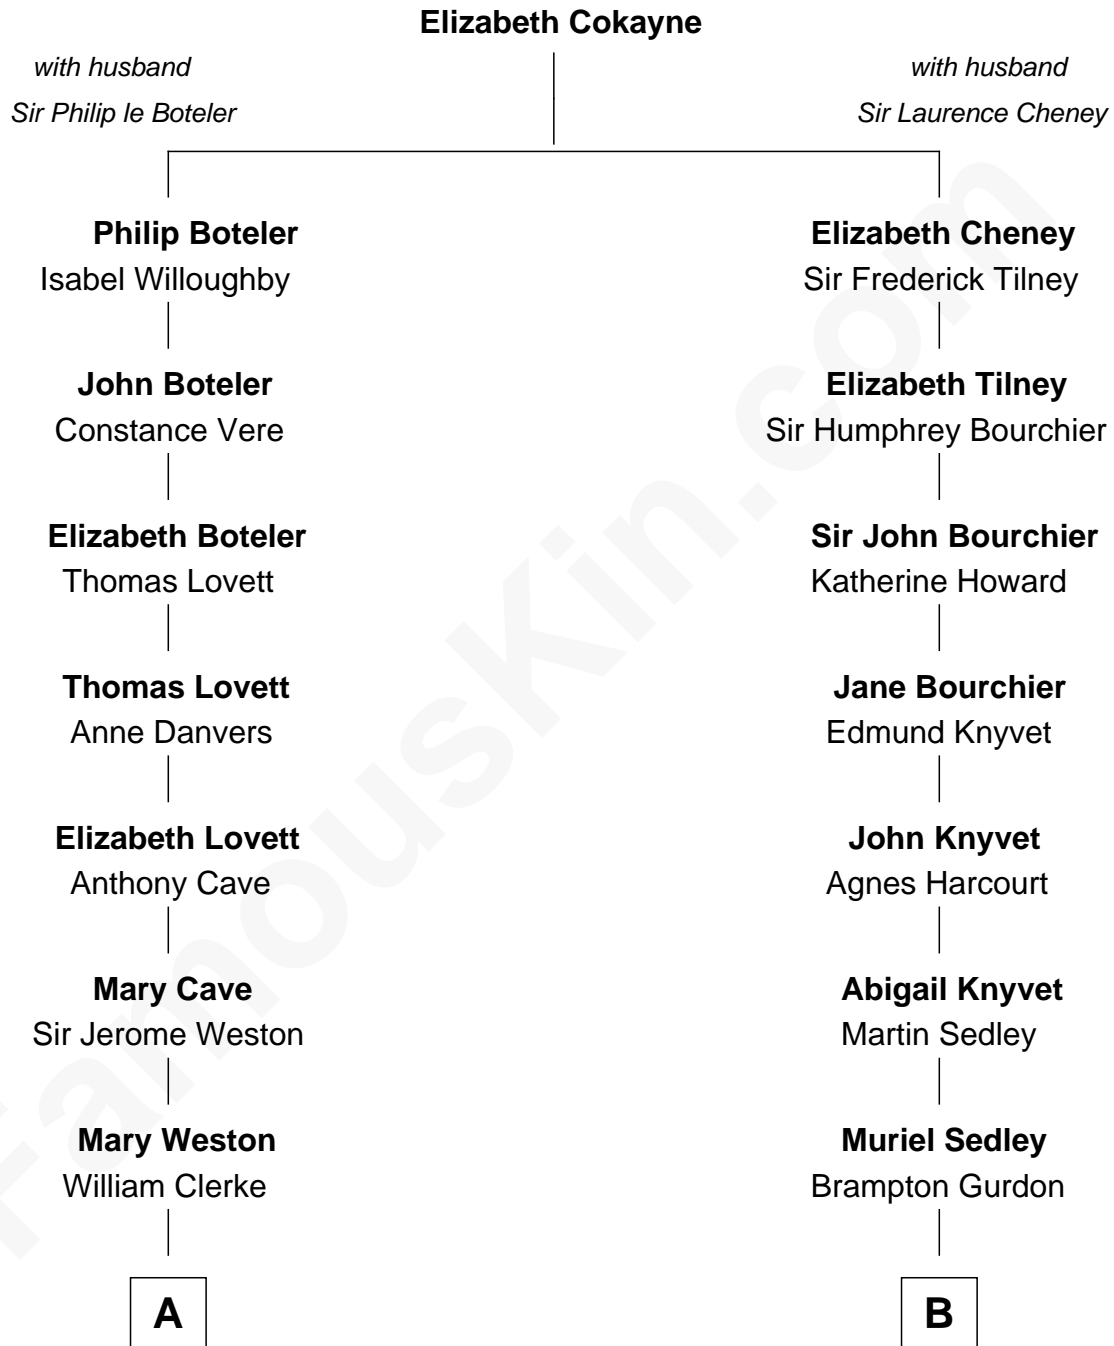

FamousKin.com

Relationship Chart of

Joseph Wharton

Founder of the Wharton School of Business

14th cousin 5 times removed of

Carly Fiorina

CEO of Hewlett-Packard

C

—
Cara Carleton Weber
Harold Marvin Sneed

—
Joseph Tyree Sneed
Madelon Montross Juergens

—
Carly Fiorina
CEO of Hewlett-Packard

FamousKin.com