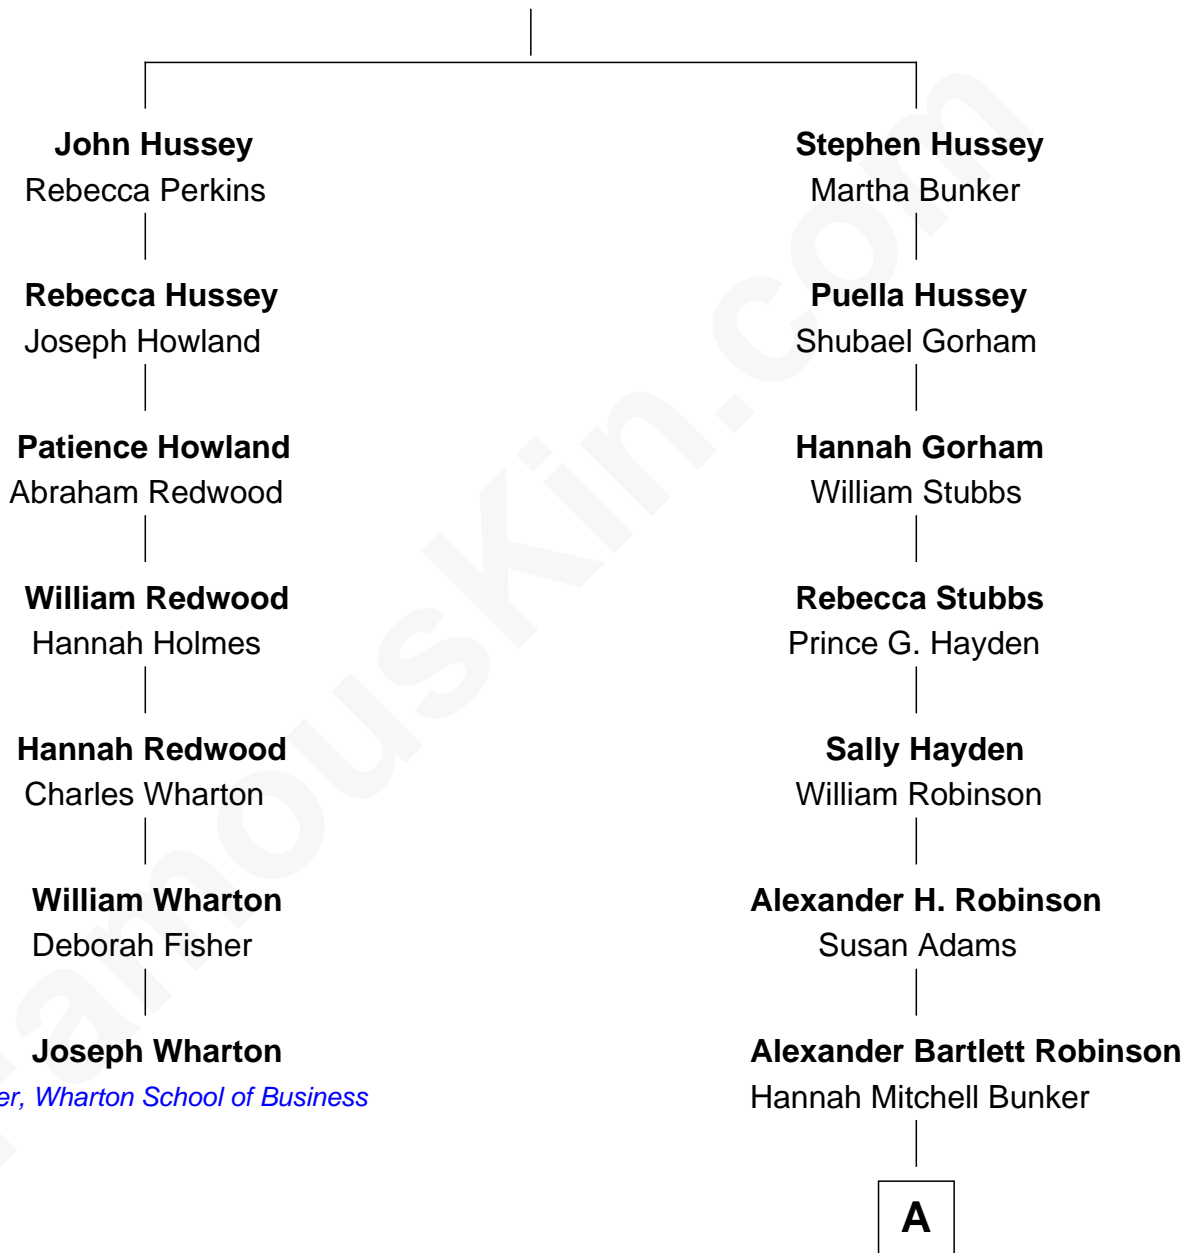

FamousKin.com

Relationship Chart of

Joseph Wharton

Founder of the Wharton School of Business

6th cousin 4 times removed of

John Lithgow

Stage, TV, and Movie Actor

Christopher Hussey

Theodate Bachiler

A

—
Edwin B. Robinson
Melvina Amanda Knowles

—
Ina Berenice Robinson
Arthur Washington Lithgow

—
Arthur Washington Lithgow
Sarah Jane Price

—
John Lithgow
Stage, TV, and Movie Actor