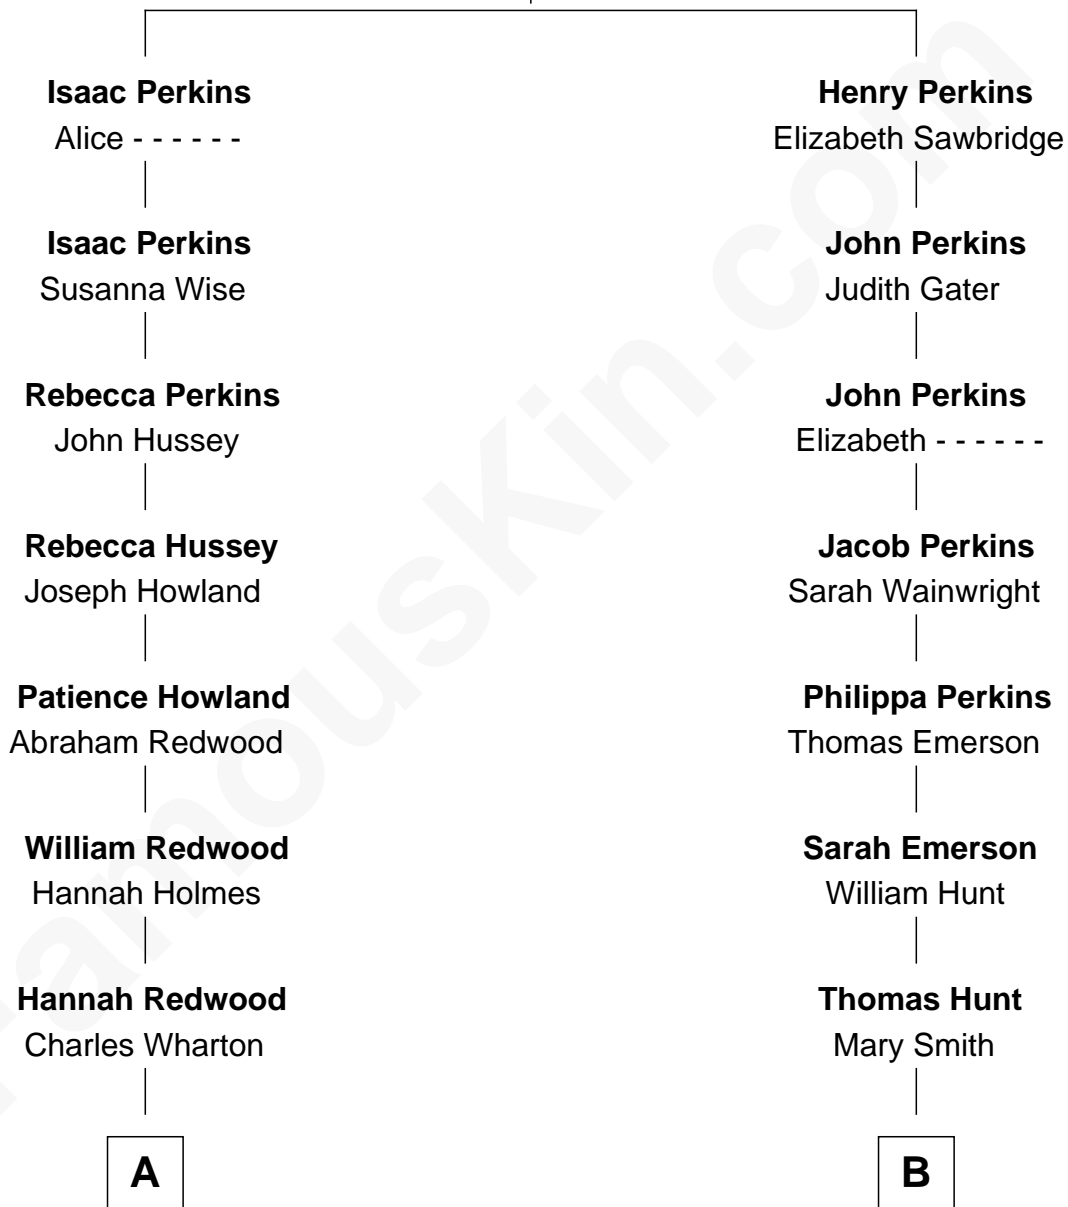

FamousKin.com

Relationship Chart of

Joseph Wharton

Founder of the Wharton School of Business

8th cousin 5 times removed of

John Lithgow

Stage, TV, and Movie Actor

Thomas Perkins

Alice - - - - -

A

William Wharton

Deborah Fisher

Joseph Wharton

Founder, Wharton School of Business

B

Lydia Hunt

Hezekiah Newcomb

Lydia Newcomb

Cotton Graves

Warren Mattoon Graves

Amanda Root

Albert Mattoon Graves

Mary E. Bronson

Eva Bronson Graves