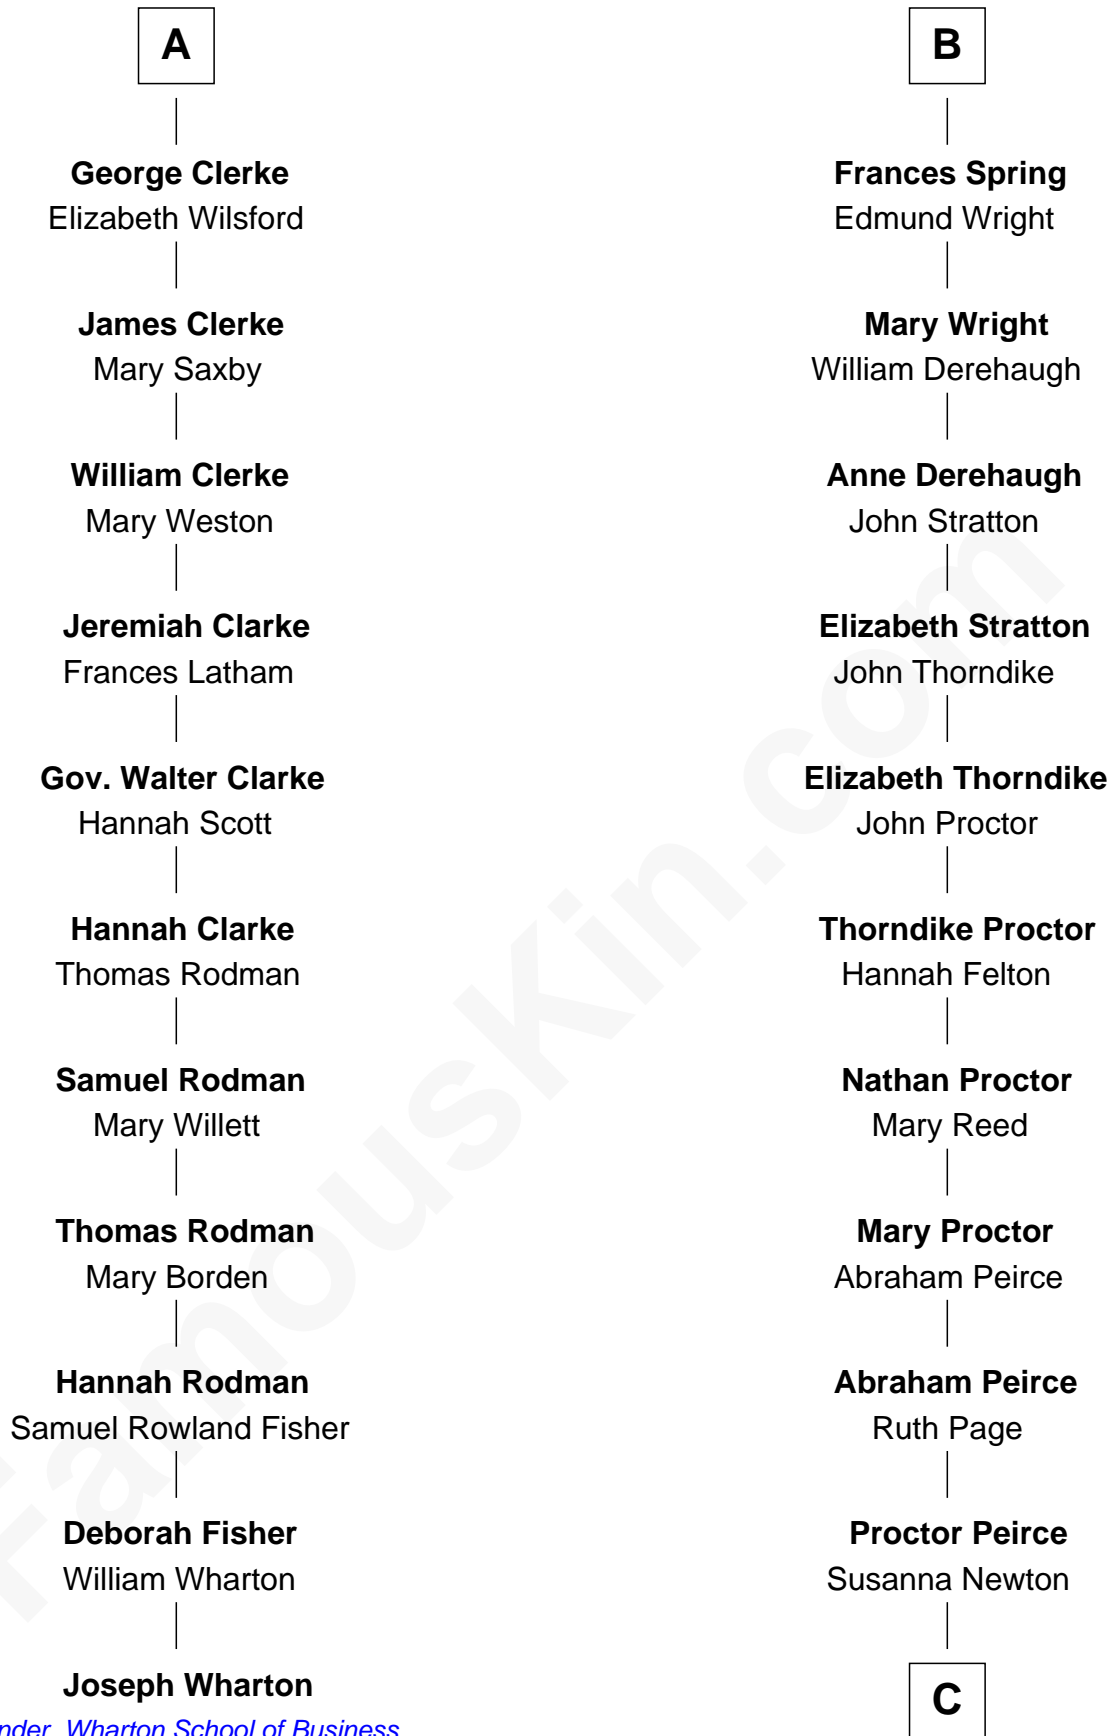

FamousKin.com

Relationship Chart of

Joseph Wharton

Founder of the Wharton School of Business

17th cousin 4 times removed of

John Lithgow

Stage, TV, and Movie Actor

Bartholomew de Badlesmere

Margaret de Badlesmere

Sir John de Tibetot

Sir Robert de Tibetot

Margaret Deincourt

Elizabeth de Tibetot

Sir Philip le Despencer

Margery Despencer

Sir Roger Wentworth

Henry Wentworth

Elizabeth Howard

Margery Wentworth

Sir William Waldegrave

Dorothy Waldegrave

Sir John Spring

B

C

William Peirce

Ellen Prentiss

Ellen Prentiss Peirce

Washington Lithgow

Arthur Washington Lithgow

Ina Berenice Robinson

Arthur Washington Lithgow

Sarah Jane Price