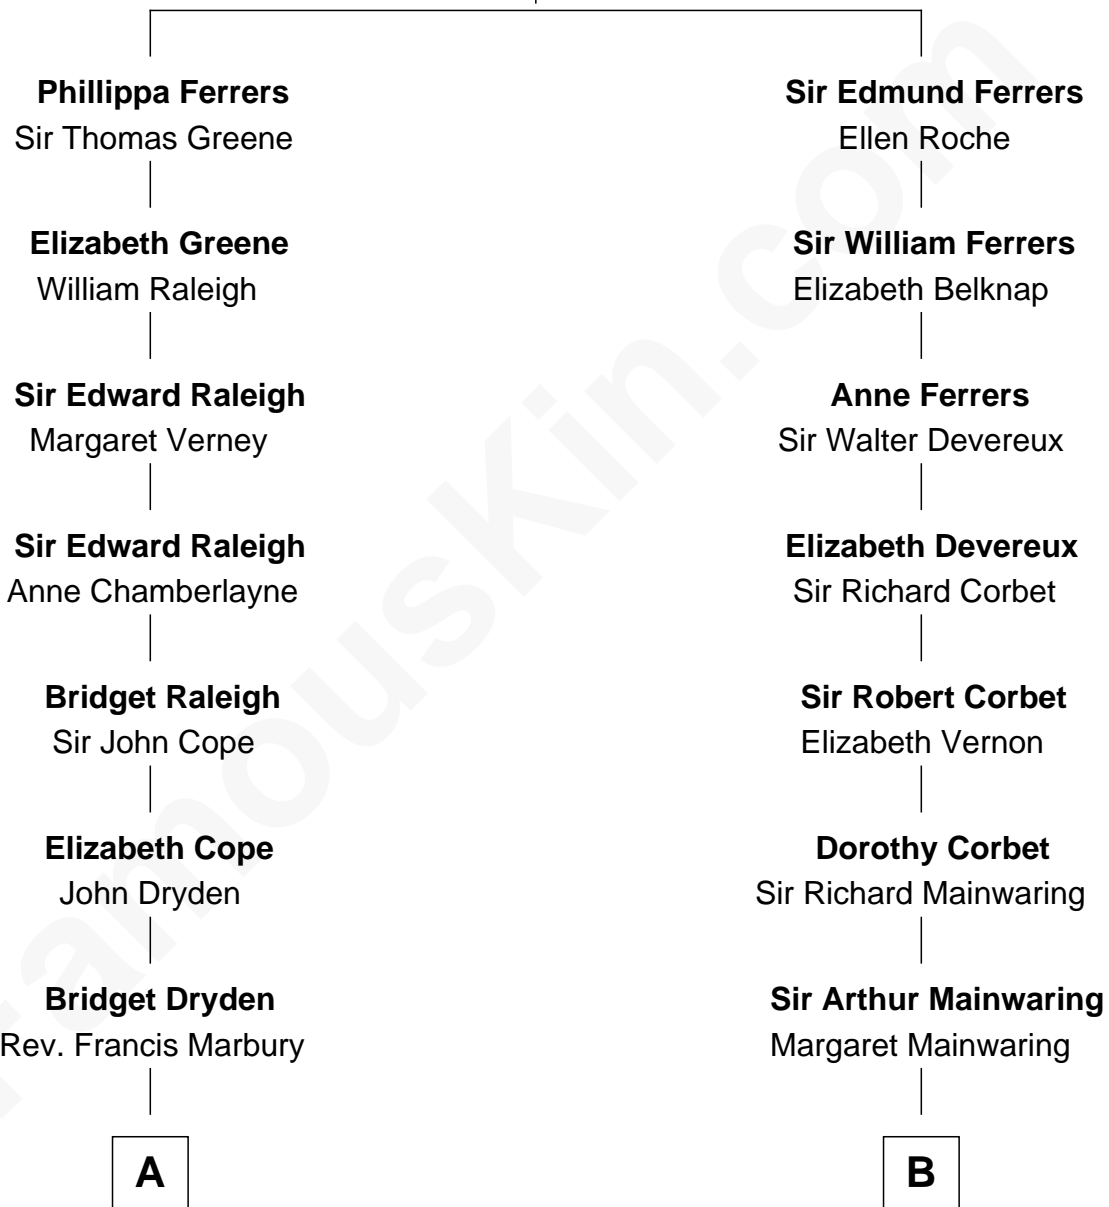

FamousKin.com

Relationship Chart of

Joseph Wharton

Founder of the Wharton School of Business

14th cousin 5 times removed of

Illeana Douglas

TV and Movie Actress

Robert de Ferrers
Margaret Despencer

C

—
Melvyn Edouard Hesselberg

Rosalind Hightower

—
Gregory Hesselberg

Joan Georgescu

—
Illeana Douglas

TV and Movie Actress

FamousKin.com