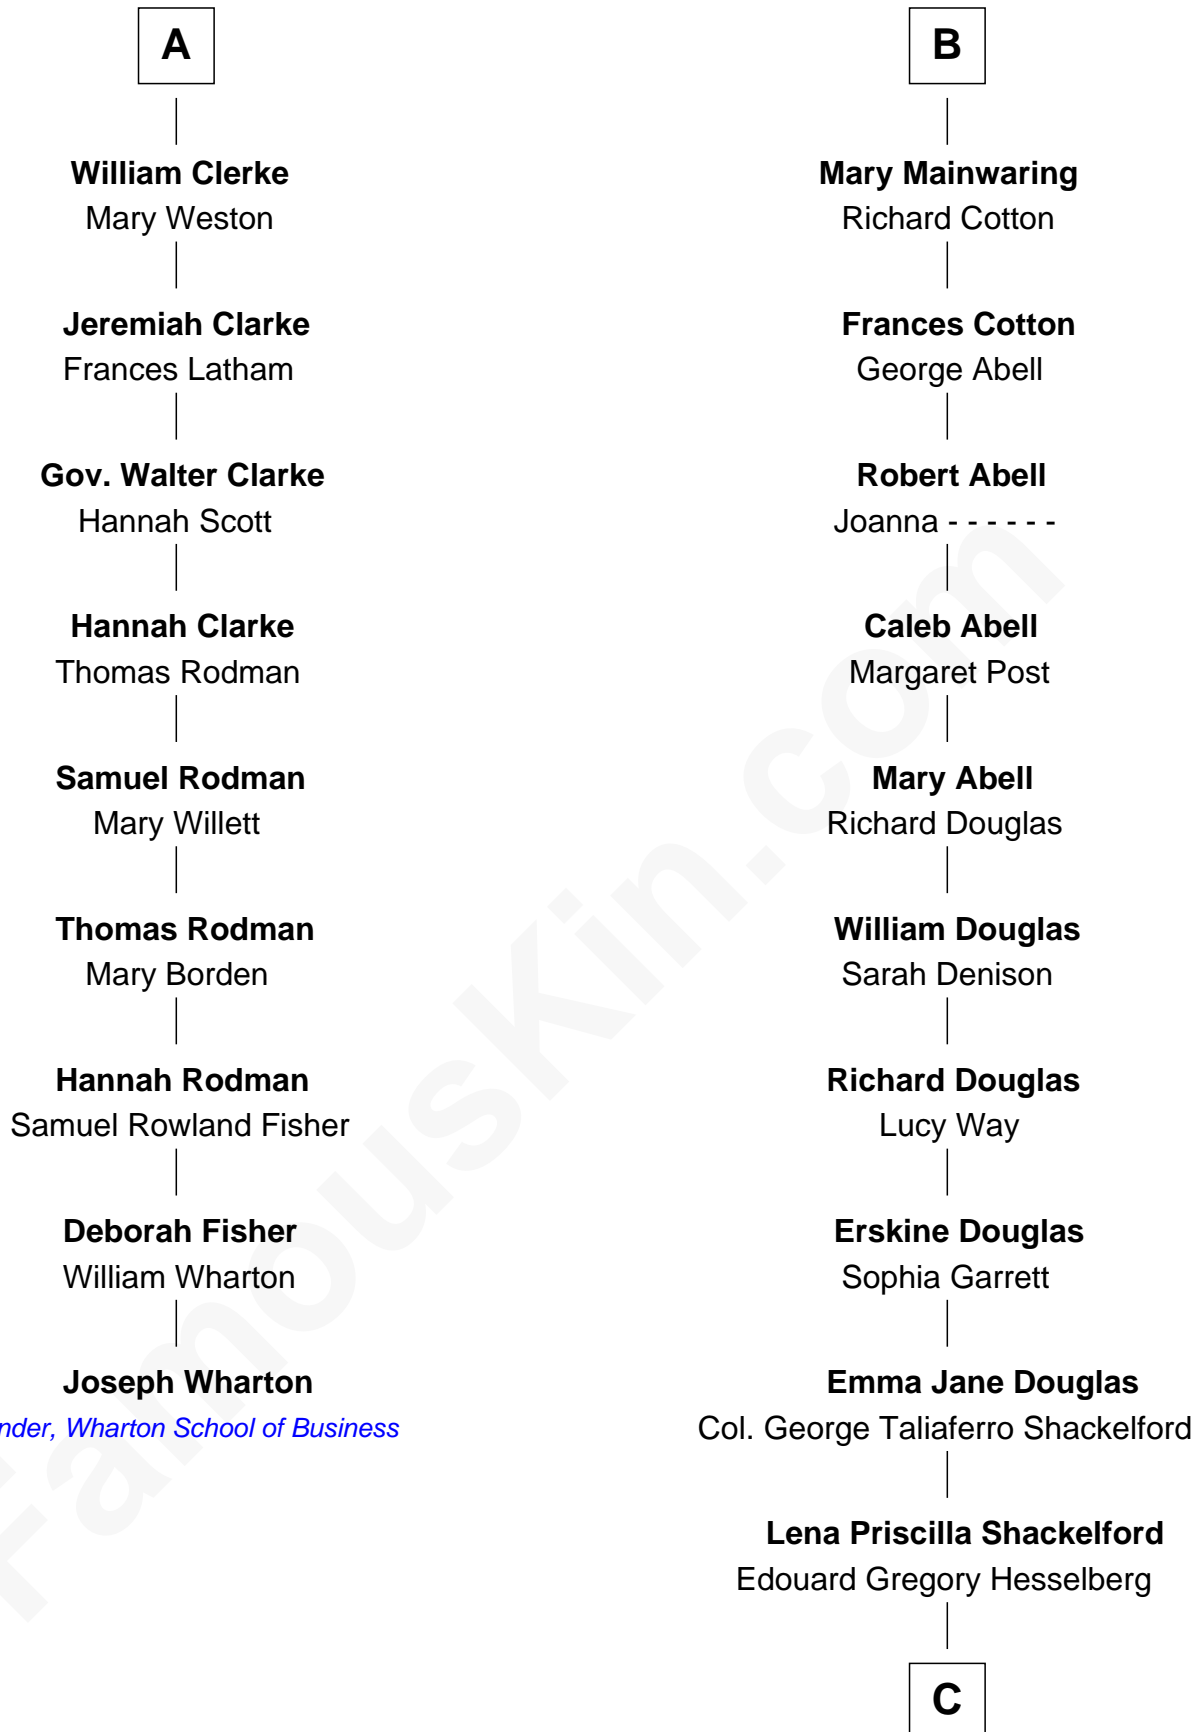

FamousKin.com

Relationship Chart of

Joseph Wharton

Founder of the Wharton School of Business

15th cousin 4 times removed of

Illeana Douglas

TV and Movie Actress

John de Welles

Elizabeth Vernon

Sir Robert Corbet

Dorothy Corbet

Sir Richard Mainwaring

Sir Arthur Mainwaring

Margaret Mainwaring

B

C