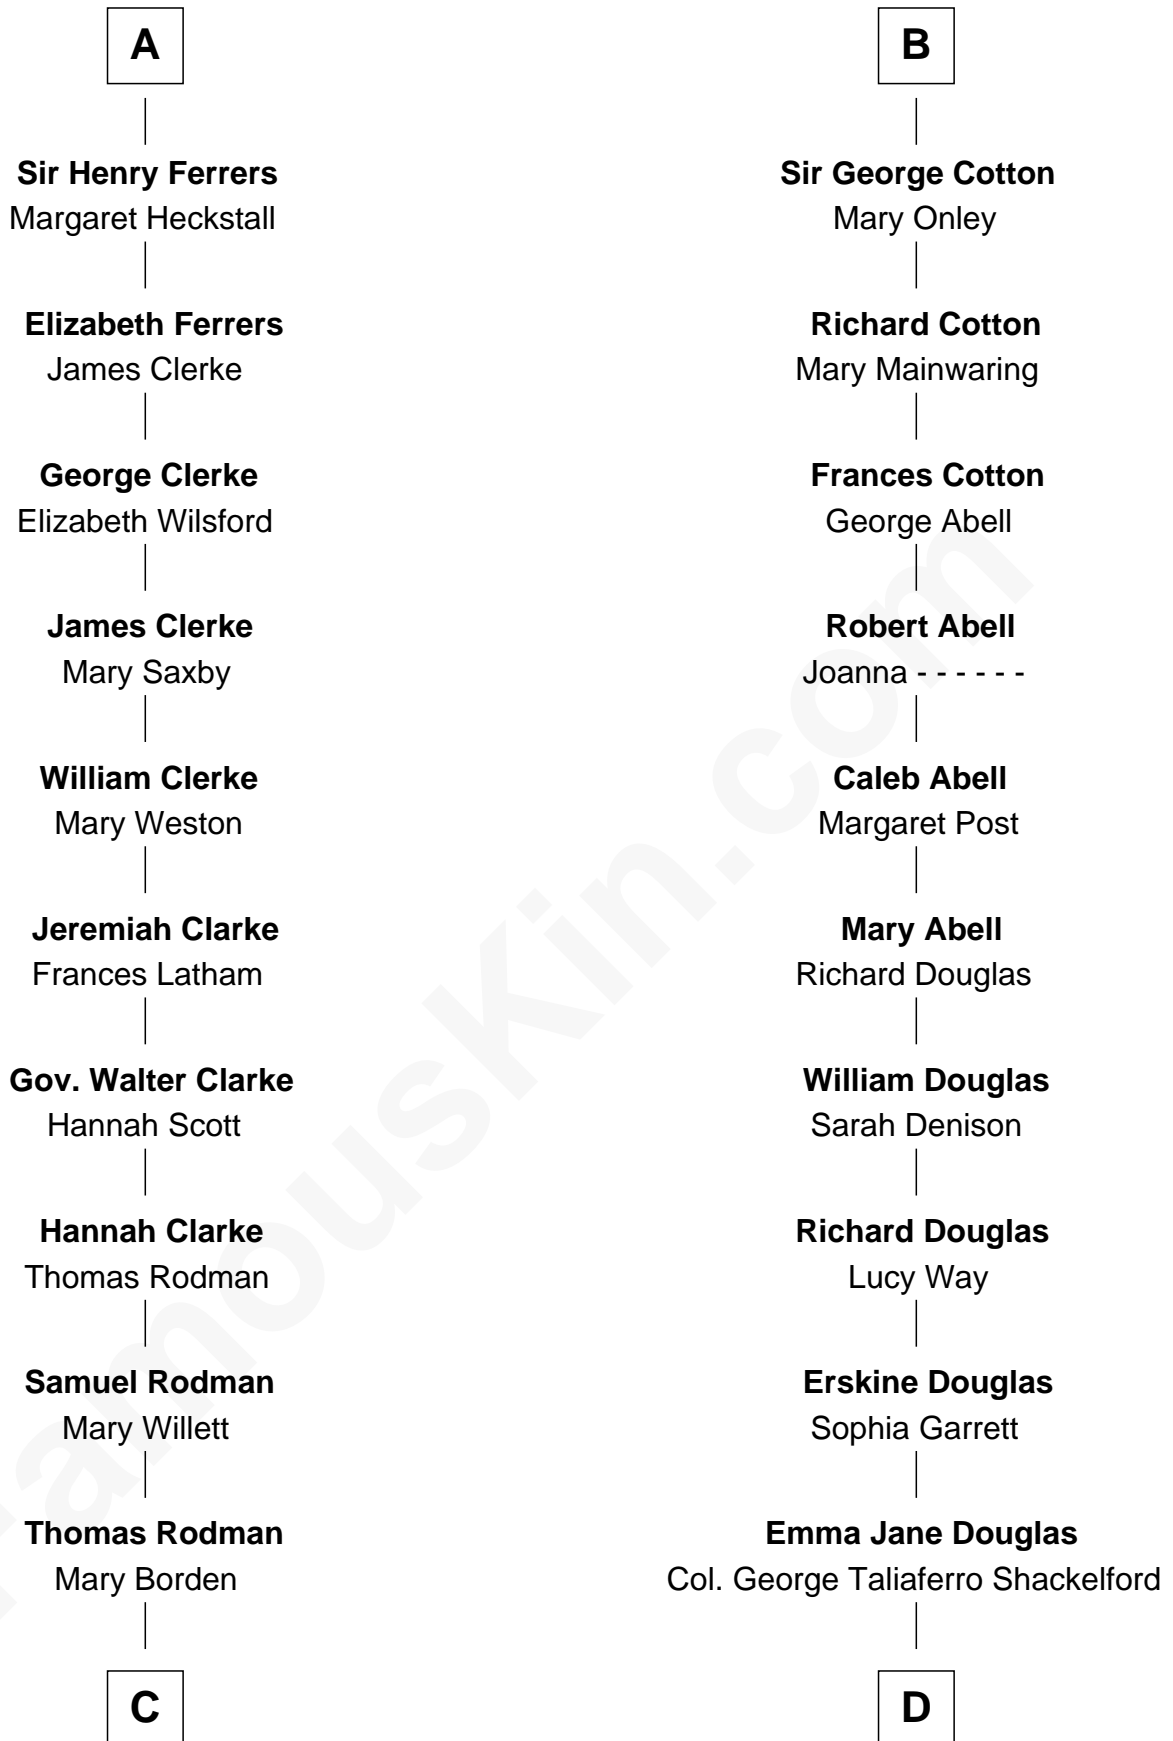

FamousKin.com

Relationship Chart of

Joseph Wharton

Founder of the Wharton School of Business

19th cousin 1 time removed of

Illeana Douglas

TV and Movie Actress

Sir William de Ferrers

Elizabeth Berkeley

Sir John Sutton

Jane Sutton

Thomas Mainwaring

Cecily Mainwaring

John Cotton

B

C

Hannah Rodman
Samuel Rowland Fisher

Deborah Fisher
William Wharton

Joseph Wharton
Founder, Wharton School of Business

D

Lena Priscilla Shackelford
Edouard Gregory Hesselberg

Melvyn Edouard Hesselberg
Rosalind Hightower