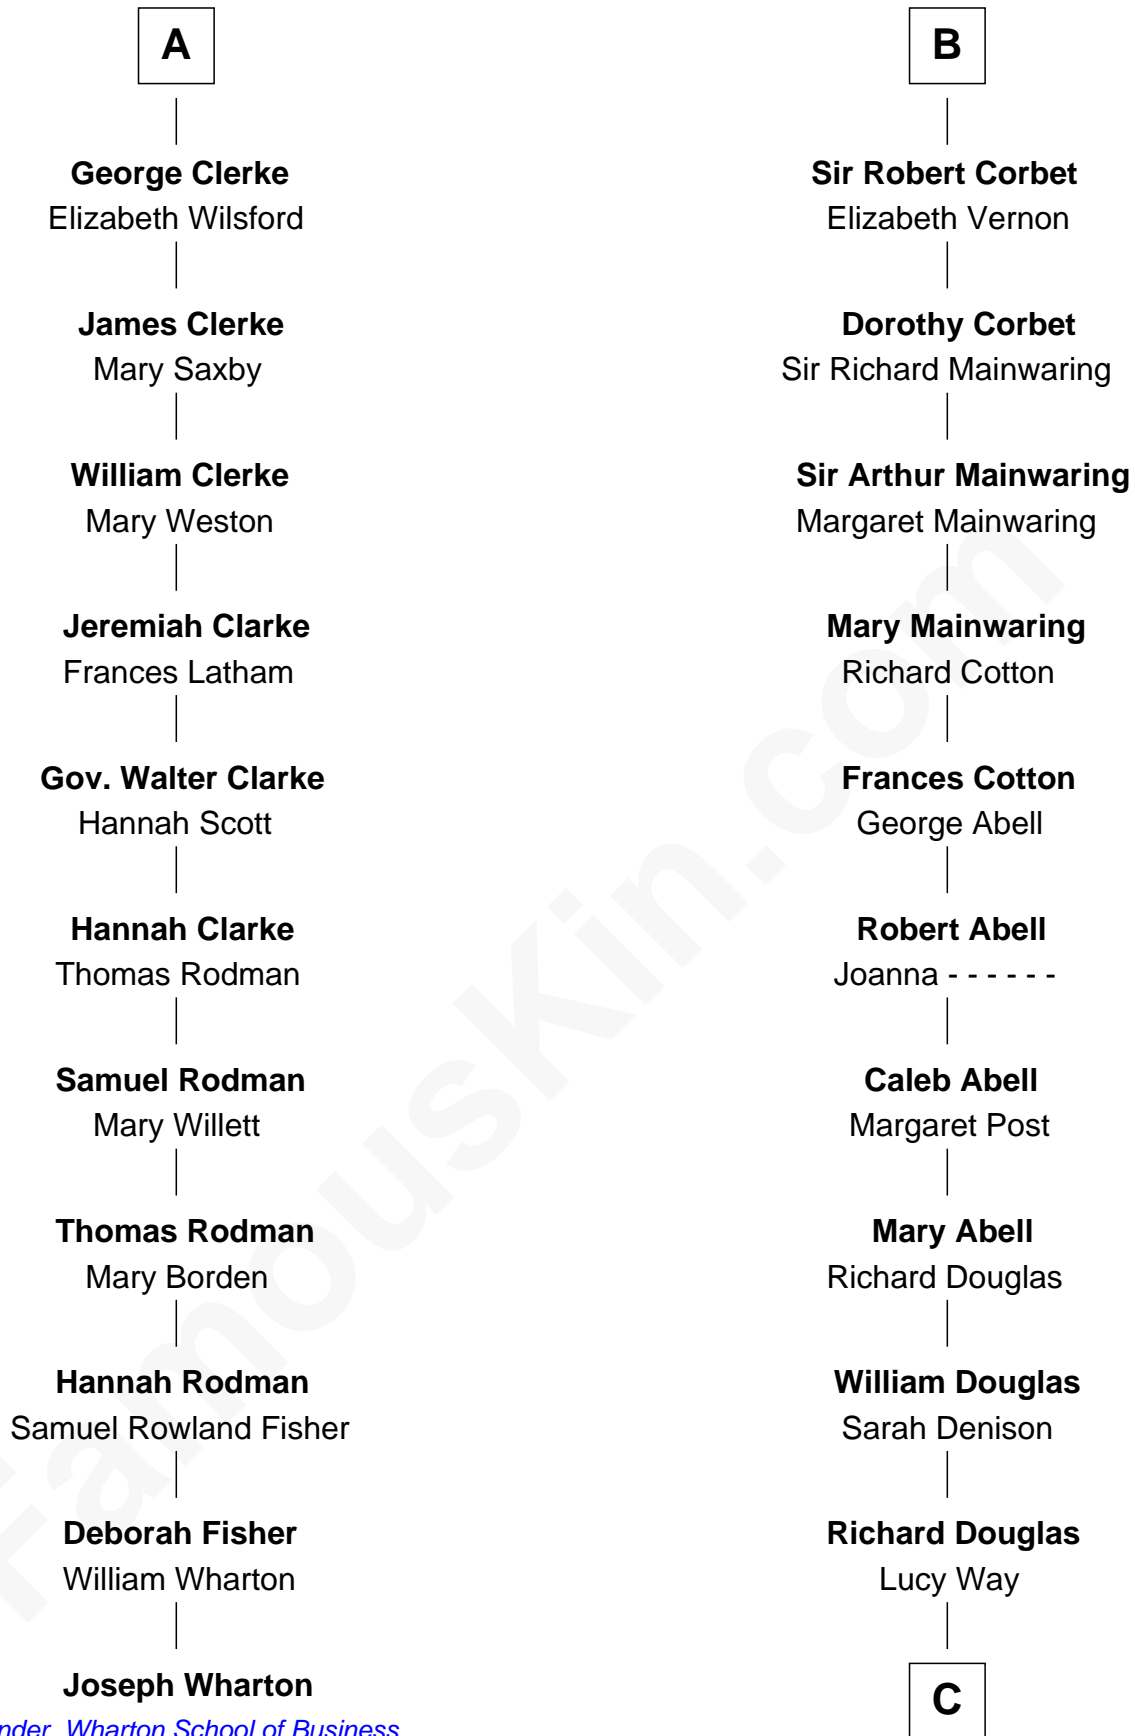

## Relationship Chart of

### Joseph Wharton

*Founder of the Wharton School of Business*

17th cousin 3 times removed of

**Melvyn Douglas**  
*Movie Actor*

**Sir Thebaud de Verdun**

*with wife*  
*Elizabeth de Clare*

*with wife*  
*Maud Mortimer*

**C**

**Erskine Douglas**

Sophia Garrett

**Emma Jane Douglas**

Col. George Taliaferro Shackelford

**Lena Priscilla Shackelford**

Edouard Gregory Hesselberg

**Melvyn Douglas**