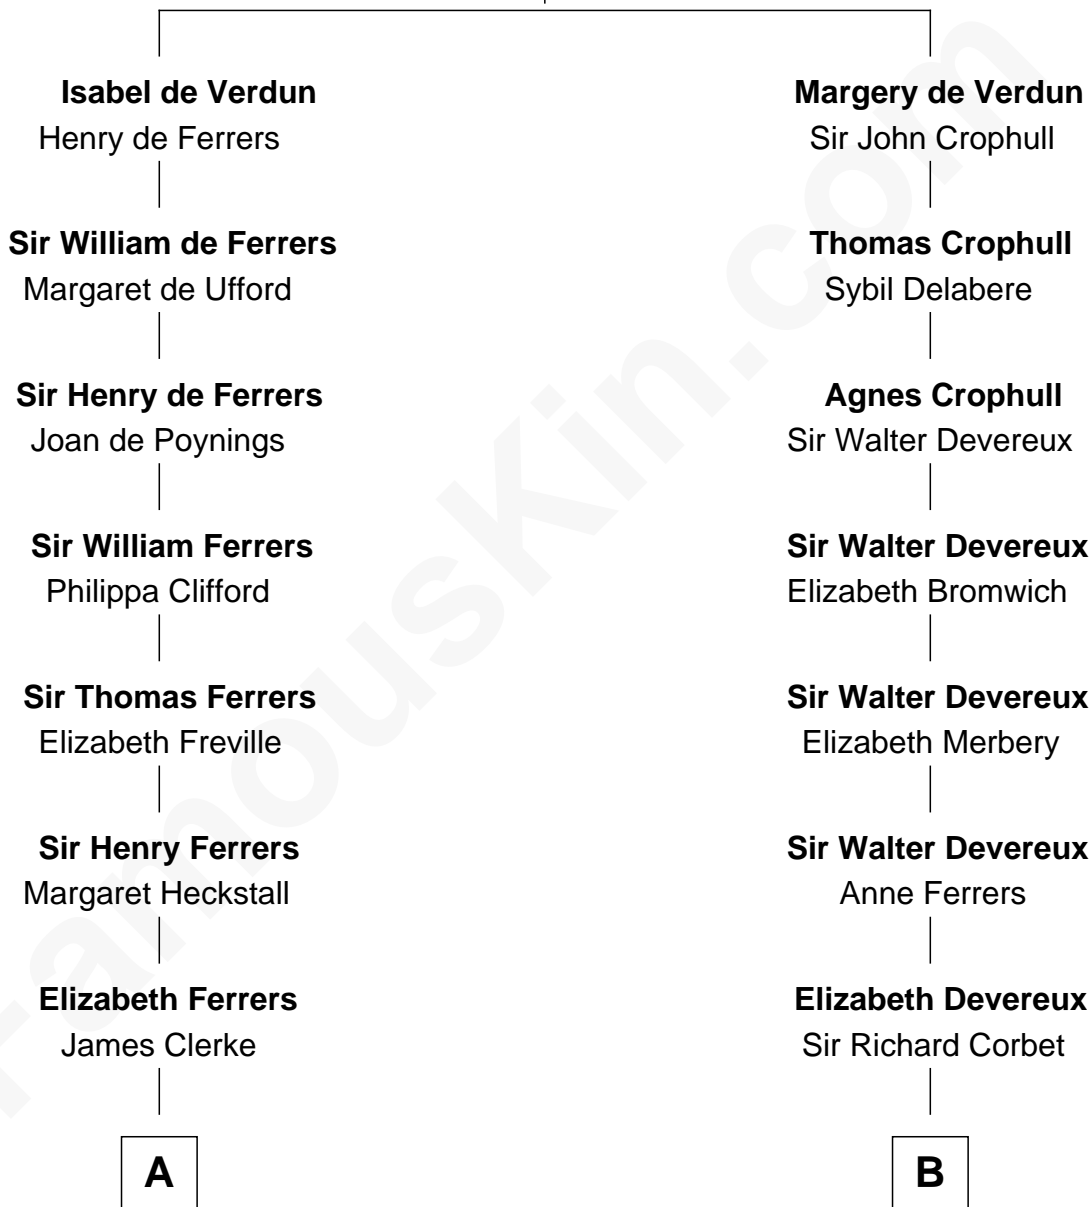

## Relationship Chart of

### Joseph Wharton

*Founder of the Wharton School of Business*

17th cousin 3 times removed of

**Melvyn Douglas**  
*Movie Actor*

**Sir Thebaud de Verdun**

*with wife*  
*Elizabeth de Clare*

*with wife*  
*Maud Mortimer*

**C**

**Erskine Douglas**

Sophia Garrett

**Emma Jane Douglas**

Col. George Taliaferro Shackelford

**Lena Priscilla Shackelford**

Edouard Gregory Hesselberg

**Melvyn Douglas**