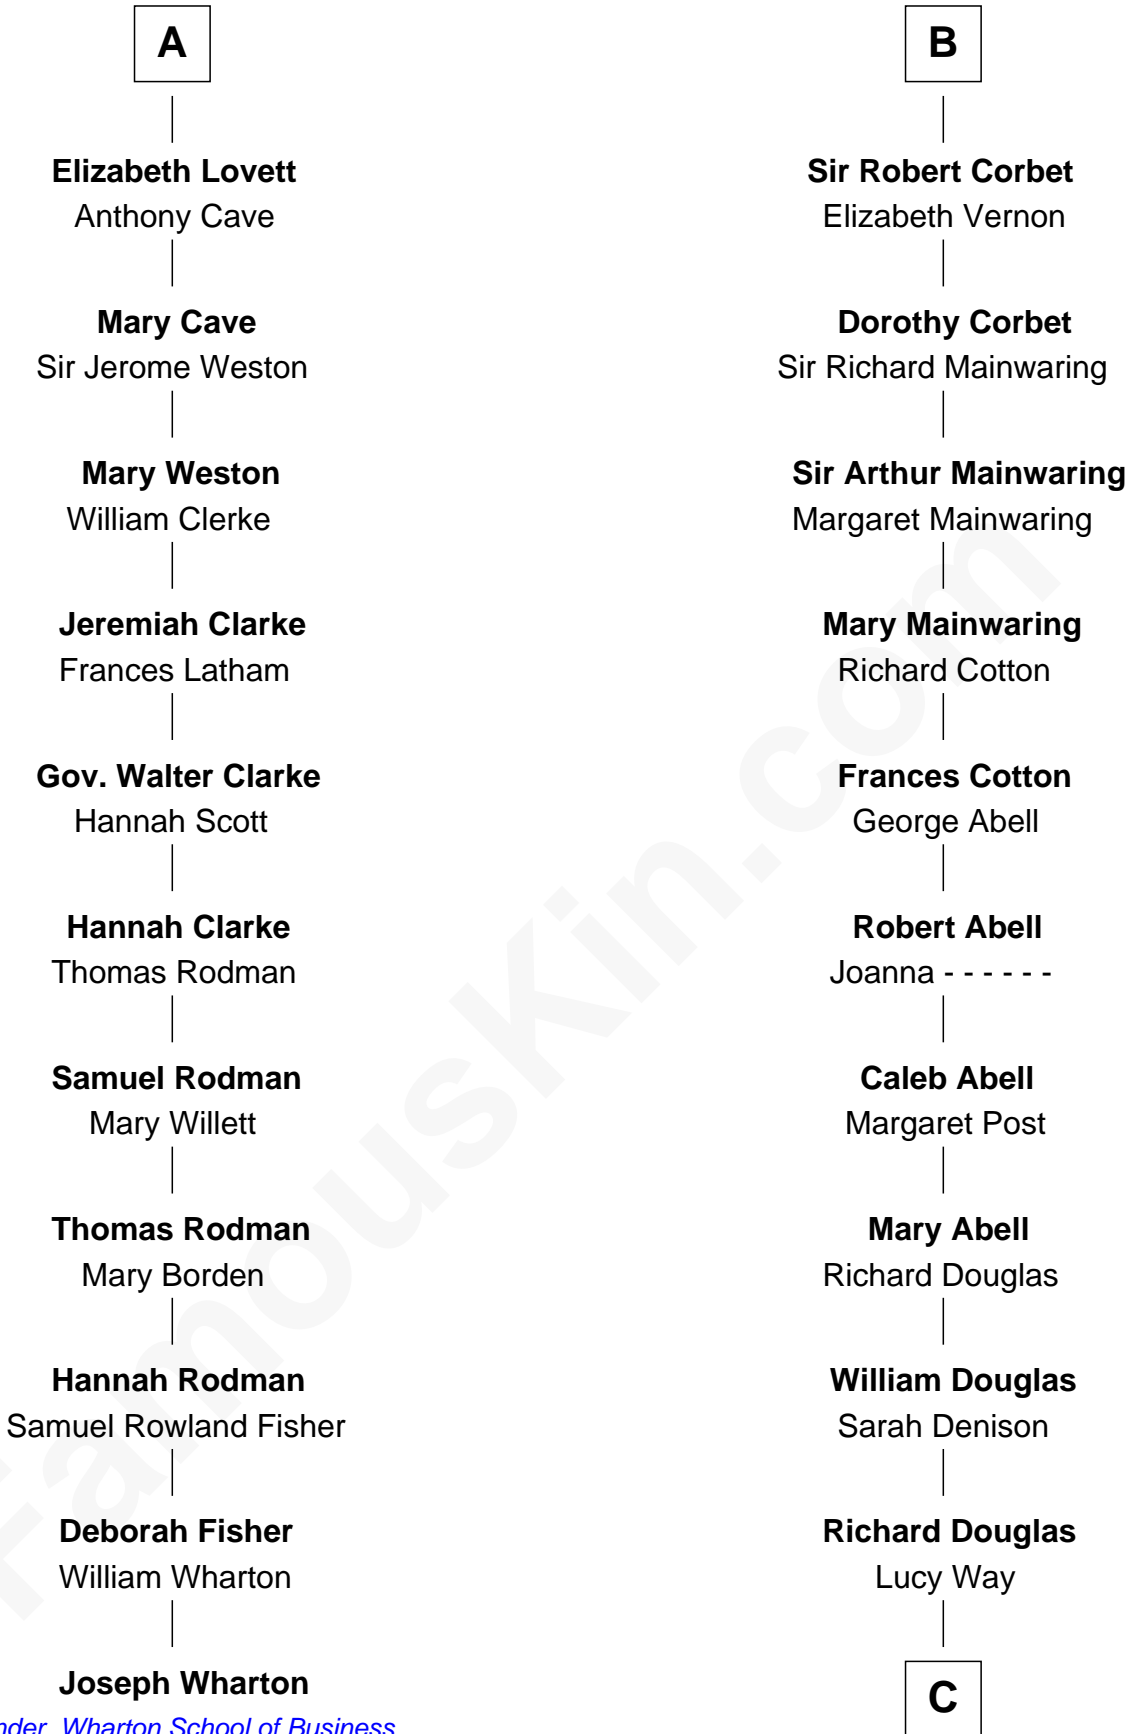

FamousKin.com

Relationship Chart of

Joseph Wharton

Founder of the Wharton School of Business

17th cousin 3 times removed of

Melvyn Douglas
Movie Actor

C

Erskine Douglas

Sophia Garrett

Emma Jane Douglas

Col. George Taliaferro Shackelford

Lena Priscilla Shackelford

Edouard Gregory Hesselberg

Melvyn Douglas

Movie Actor

FamousKin.com