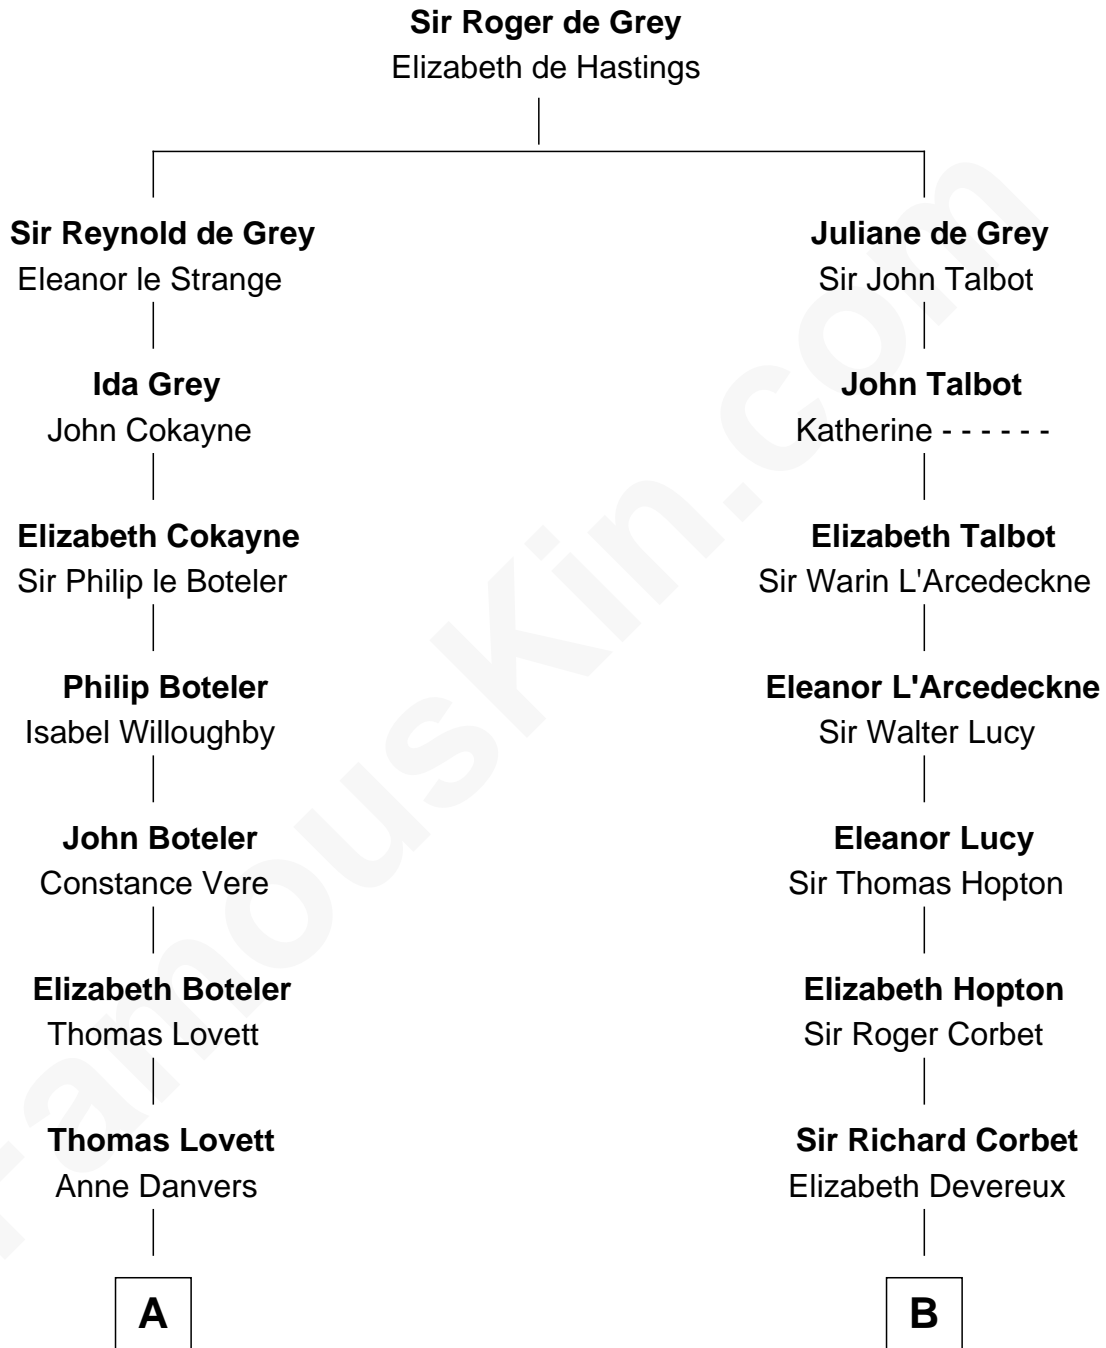

FamousKin.com

Relationship Chart of

Joseph Wharton

Founder of the Wharton School of Business

17th cousin 3 times removed of

Melvyn Douglas
Movie Actor

C

Erskine Douglas

Sophia Garrett

Emma Jane Douglas

Col. George Taliaferro Shackelford

Lena Priscilla Shackelford

Edouard Gregory Hesselberg

Melvyn Douglas

Movie Actor

FamousKin.com