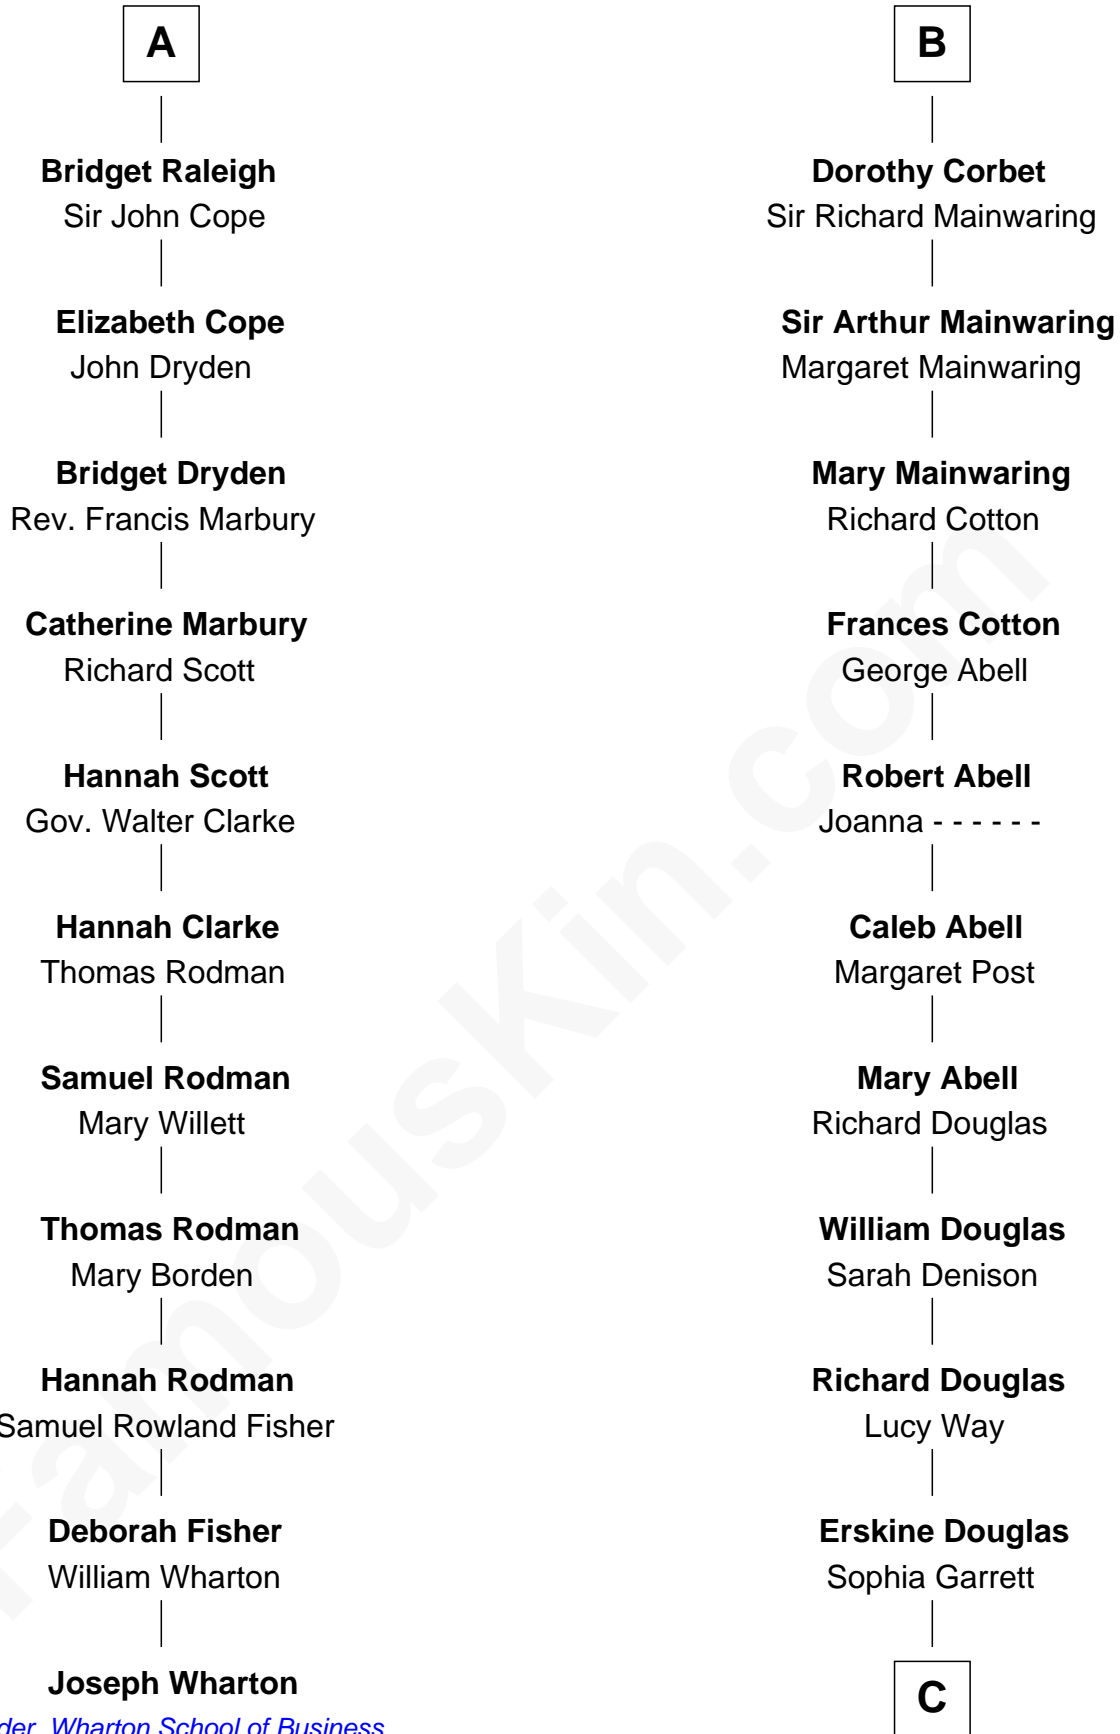

FamousKin.com

Relationship Chart of

Joseph Wharton

Founder of the Wharton School of Business

17th cousin 2 times removed of

Melvyn Douglas
Movie Actor

Edmund Fitzalan
Alice de Warenne

C

Emma Jane Douglas

Col. George Taliaferro Shackelford

Lena Priscilla Shackelford

Edouard Gregory Hesselberg

Melvyn Douglas

Movie Actor

FamousKin.com