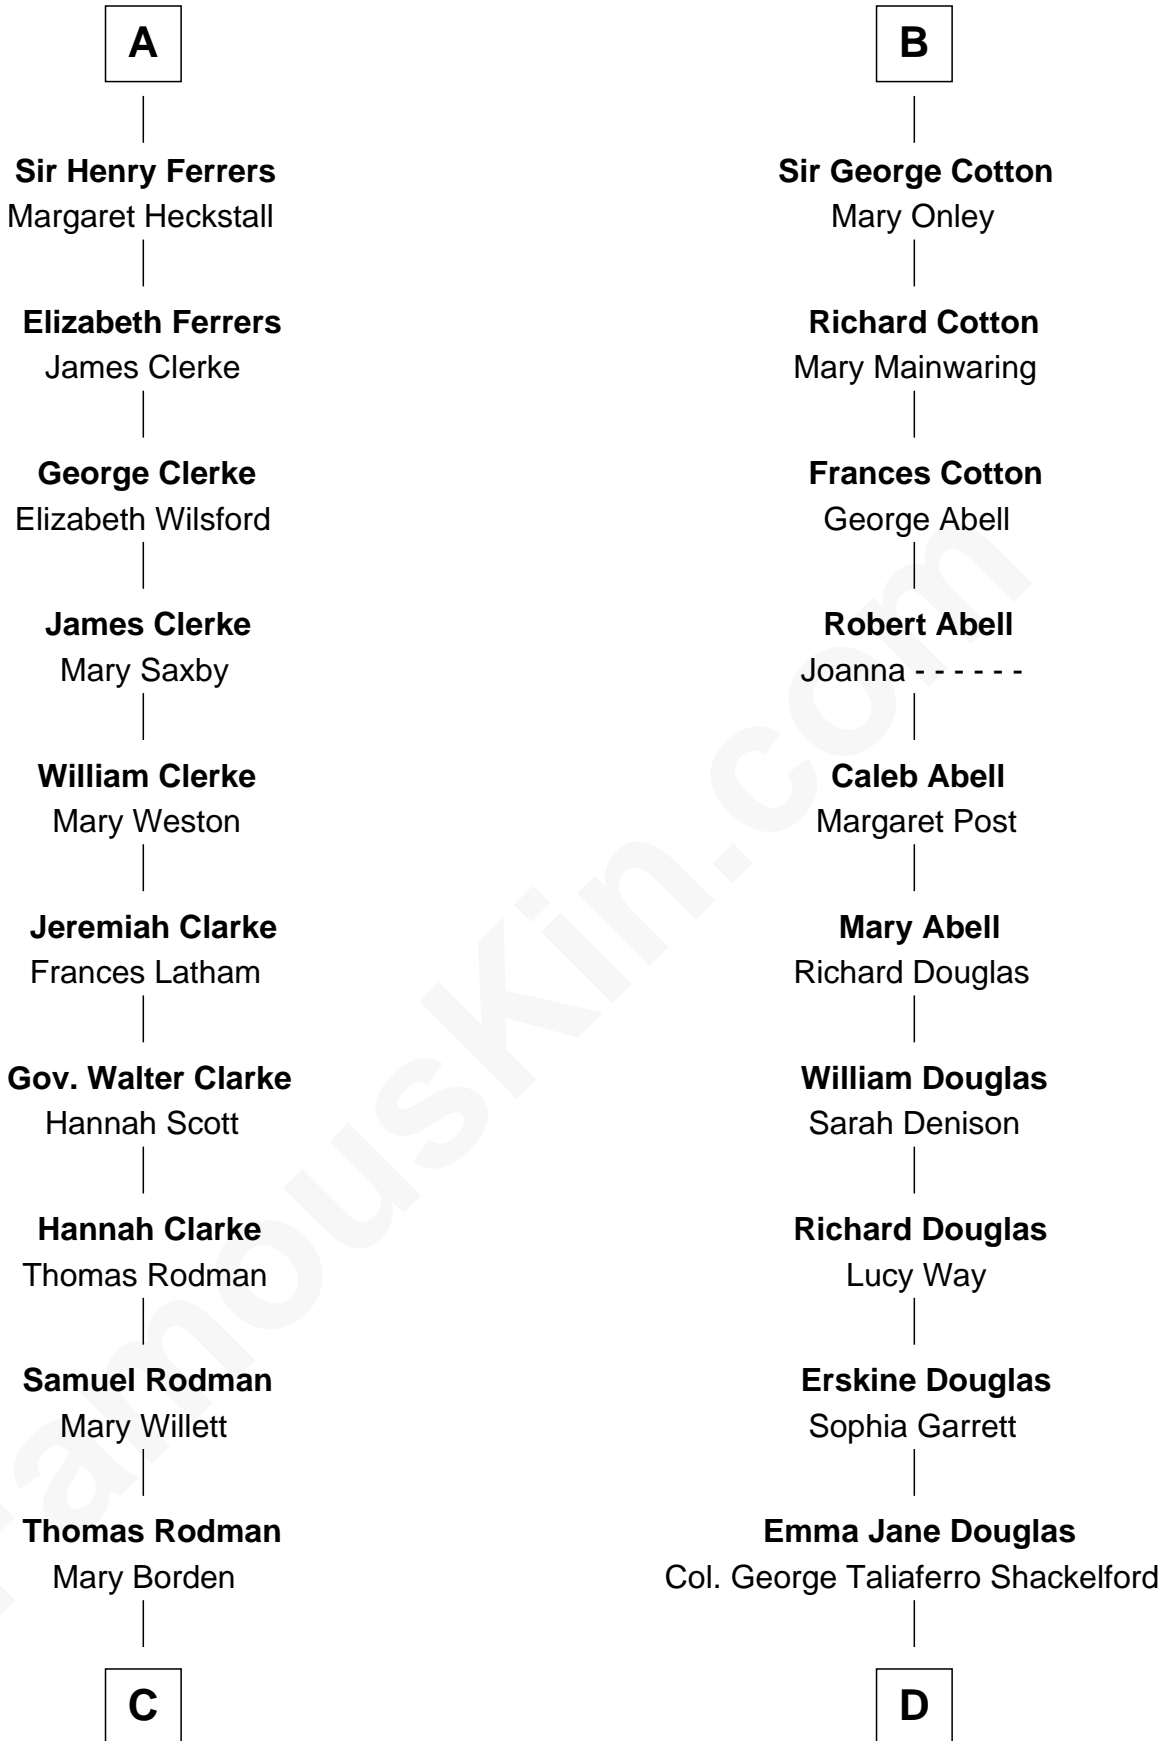

## Relationship Chart of

### Joseph Wharton

*Founder of the Wharton School of Business*

18th cousin 1 time removed of

**Melvyn Douglas**  
*Movie Actor*

**C**

**Hannah Rodman**  
Samuel Rowland Fisher

**Deborah Fisher**  
William Wharton