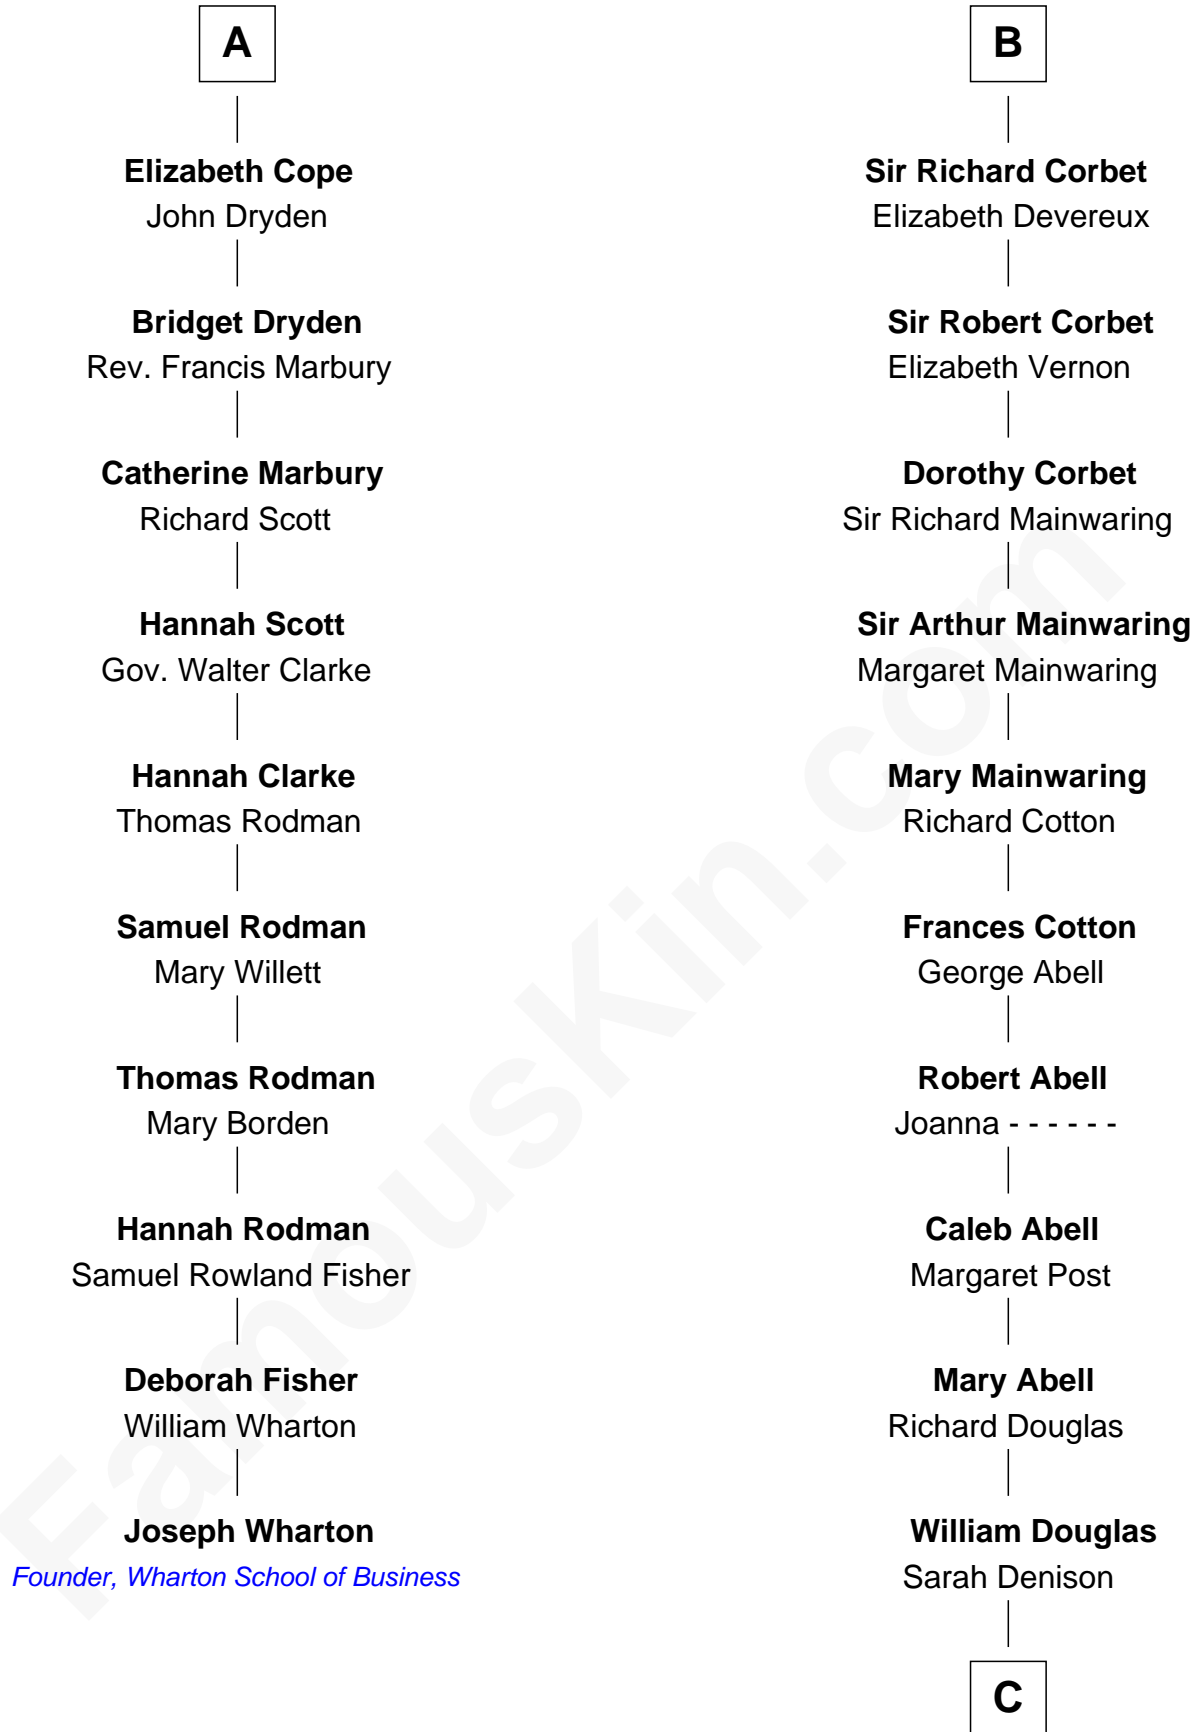

FamousKin.com

Relationship Chart of

Joseph Wharton

Founder of the Wharton School of Business

16th cousin 5 times removed of

Melvyn Douglas
Movie Actor

Sir Gilbert Talbot
Pernel le Boteler

Sir Richard Talbot
Ankaret le Strange

Elizabeth Talbot
Sir Henry de Grey

Mary Talbot
Sir Thomas Greene

Richard Grey
Blanche de la Vache

Sir Thomas Greene
Phillippa Ferrers

Alice Grey
Sir William Burley

Elizabeth Greene
William Raleigh

Elizabeth Burley
Sir John Hopton

Sir Edward Raleigh
Margaret Verney

Sir Walter Hopton
Joan Mortimer

Sir Edward Raleigh
Anne Chamberlayne

Sir Thomas Hopton
Eleanor Lucy

Bridget Raleigh
Sir John Cope

Elizabeth Hopton
Sir Roger Corbet

A

B

C

Richard Douglas

Lucy Way

Erskine Douglas

Sophia Garrett

Emma Jane Douglas

Col. George Taliaferro Shackelford

Lena Priscilla Shackelford